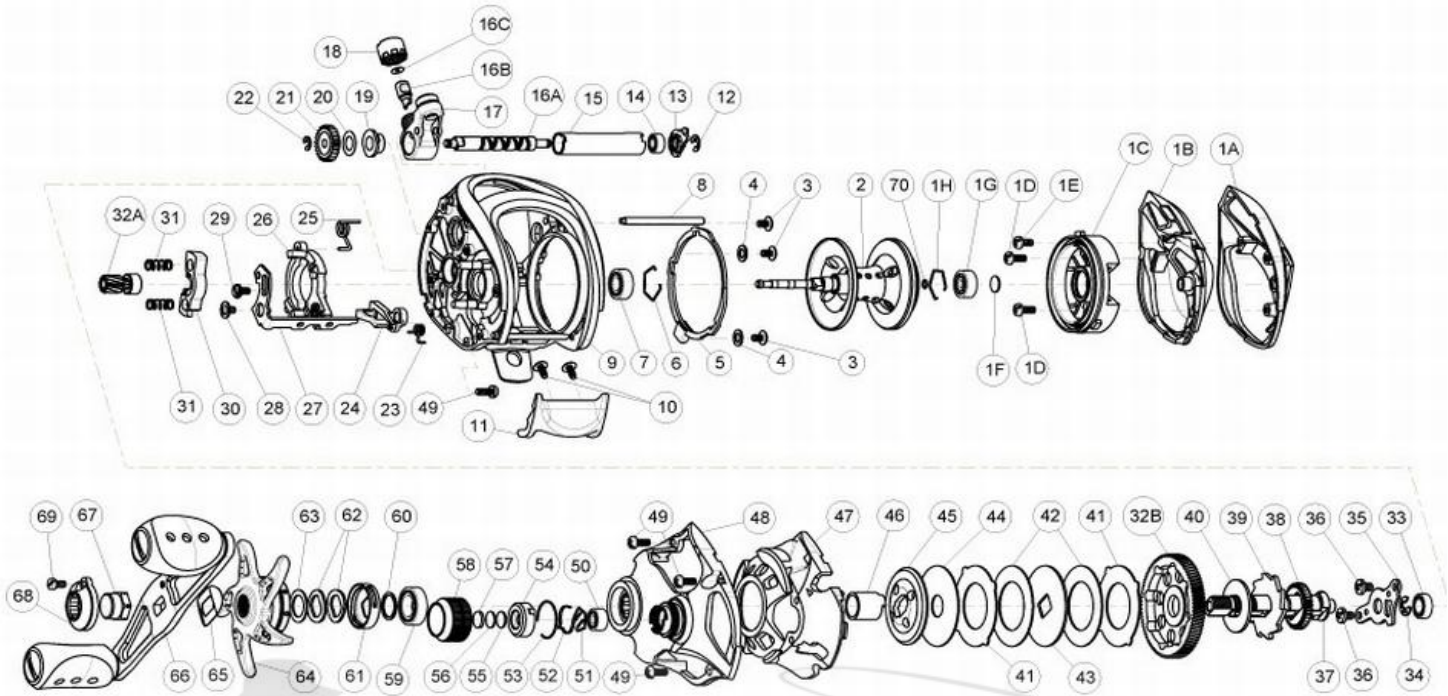

QUANTUM

Exo EX101SPT

Quantum EX101SPT Bait Cast Reel Part List

Key #	Description	Qty	Part No.	Key #	Description	Qty	Part No.
1	Palm Side Cover Kit include	1	LB4023-01	31	Yoke Spring	2	GX040-01
	1A - Palm Side Cover	1	N/A	32	Gear Kit Include	1	YW4011-04
	1B - Palm Side Cover Insert	1	N/A		37A - Pinion Gear Assembly	1	N/A
	1C - Spool Cover Assembly	1	N/A		37B - Drive Gear	1	N/A
	1D - Spool Cover Screw A	2	N/A	33	Crank Shaft Ball Bearing - L	1	SW017-01
	1E - Spool Cover Screw B	1	N/A	34	E-Clip	1	QW120-01
	1F - Spool Tension Shim	1	N/A	35	Crank Shaft Retainer	1	LX002-01
	1G - Spool Shaft Ball Bearing - Palm	1	N/A	36	Crank Shaft Retainer Screw	2	JX107-04
	1H - Clip Ring	1	N/A	37	Crank Shaft	1	YW008-02
2	Spool Assembly	1	LX321-02	38	O/S Drive Gear	1	PW112-01
3	Side Cover Locking Plate Screw	1	QW053-09	39	Trip Ratchet	1	PW083-01
4	Side Cover Locking Plate Washer	2	QW035-01	40	Trip Ratchet Washer	1	YW111-01
5	Side Cover Locking Lever Assembly	1	LB362-01	41	Drag Key Washer	1	PW048-02
6	Clip Ring	1	EX080-01	42	Drag Disc - A	1	PW059-01
7	Spool Shaft Ball Bearing - Gear	1	EX017-02	43	Drag "D" Washer	1	YW045-02
8	Stabilizer Bar - A	1	DW061-01	44	Drag Disc - B	1	YW059-01
9	Frame Assembly	1	LB301-02	45	Drag Washer	1	PW045-02
10	Thumb Bar Screw	1	CW125-01	46	One Way Clutch Sleeve	1	UX052-01
11	Thumb Bar	1	LX009-01	47	Gear Side Cover Insert	1	LB143-01
12	E-Clip	1	NX092-01	48	Gear Side Cover Assembly	1	LB324-02
13	Bearing Retainer	1	LB067-01	49	Gear Side Cover Screw	4	BV123-05
14	Worm Shaft Ball Bearing	1	XX117-01	50	Tension Knob Ball Bearing	1	SW117-01
15	Worm Shaft Guide	1	DW016-01	51	Tension Knob Ball Bearing Clip Ring	1	PW080-01
16	Worm Shaft Kit Include	1	HV4072-02	52	Tension Knob Click Spring	1	PW114-01
	14A - Worm Shaft	1	N/A	53	Tension Knob Click Ratchet Retainer	1	YW080-01
	14B - Line Guide Pawl	1	N/A	54	Tension Knob Click Ratchet	1	PW113-01
	14C - Line Guide Carrier Washer	1	N/A	55	Spool Tension Washer	1	QW032-04
17	Line Guide Carrier Assembly	1	PW347-01	56	Spool Tension Support Washer	1	PW032-01
18	Line Guide Carrier Screw	1	ZW007-01	57	Spool Cushion Washer	1	EX082-02
19	Worm Shaft Bushing - Gear Side	1	PW068-01	58	Spool Tension Knob Kit	1	PW4033-05
20	O/S Pinion Gear Washer	1	EX035-01	59	Crank Shaft Ball Bearing	1	TW058-01
21	O/S Pinion Gear	1	PW085-01	60	Crank Shaft Ball Bearing Washer	1	TW035-02
22	E-Clip	1	NX090-01	61	Drag Click Spring Assembly	1	YX4114-02
23	Kick Lever Spring	1	MX097-01	62	Spring "D" Washer	2	JX046-01
24	Kick Lever	1	YW077-01	63	Star Drag Washer	1	ZW032-01
25	Release Slider Spring	1	FW104-01	64	Star Drag	1	FW055-08
26	Release Slider	1	LB039-01	65	Handle Washer	1	NX054-01
27	Release Slider Link	1	LB036-01	66	Handle Assembly	1	LX318-02
28	Release Slider Screw	1	CX076-03	67	Handle Nut	1	DW003-06
29	Release Slider Link Screw	1	EW125-02	68	Handle Nut Cap	1	DW034-02
30	Pinion Yoke	1	YW025-01	69	Handle Nut Cap Screw	1	DW050-02