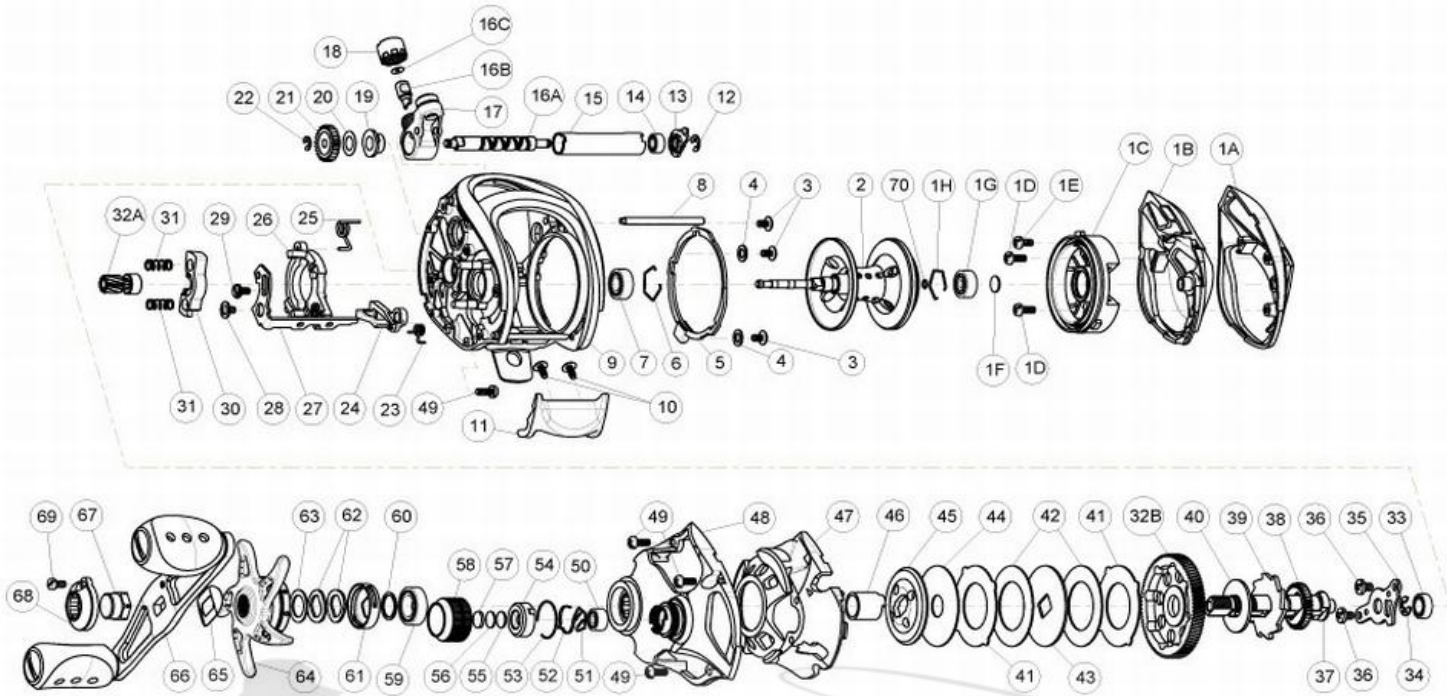

QUANTUM

Exo EX101HPT

Quantum EX101HPT Bait Cast Reel Part List

Key #	Description	Qty	Part No.	Key #	Description	Qty	Part No.
1	Palm Side Cover Kit include	1	LB4023-01	31	Yoke Spring	2	GX040-01
	1A - Palm Side Cover	1	N/A	32	Gear Kit Include	1	PW4011-04
	1B - Palm Side Cover Insert	1	N/A		37A - Pinion Gear Assembly	1	N/A
	1C - Spool Cover Assembly	1	N/A		37B - Drive Gear	1	N/A
	1D - Spool Cover Screw A	2	N/A	33	Crank Shaft Ball Bearing - L	1	SW017-01
	1E - Spool Cover Screw B	1	N/A	34	E-Clip	1	QW120-01
	1F - Spool Tension Shim	1	N/A	35	Crank Shaft Retainer	1	LX002-01
	1G - Spool Shaft Ball Bearing - Palm	1	N/A	36	Crank Shaft Retainer Screw	2	JX107-04
	1H - Clip Ring	1	N/A	37	Crank Shaft	1	YW008-02
2	Spool Assembly	1	LX321-02	38	O/S Drive Gear	1	PW112-01
3	Side Cover Locking Plate Screw	1	QW053-09	39	Trip Ratchet	1	PW083-01
4	Side Cover Locking Plate Washer	2	QW035-01	40	Trip Ratchet Washer	1	YW111-01
5	Side Cover Locking Lever Assembly	1	LB362-01	41	Drag Key Washer	1	PW048-02
6	Clip Ring	1	EX080-01	42	Drag Disc - A	1	PW059-01
7	Spool Shaft Ball Bearing - Gear	1	EX017-02	43	Drag "D" Washer	1	YW045-02
8	Stabilizer Bar - A	1	DW061-01	44	Drag Disc - B	1	YW059-01
9	Frame Assembly	1	LB301-01	45	Drag Washer	1	PW045-02
10	Thumb Bar Screw	1	CW125-01	46	One Way Clutch Sleeve	1	UX052-01
11	Thumb Bar	1	LX009-01	47	Gear Side Cover Insert	1	LB143-01
12	E-Clip	1	NX092-01	48	Gear Side Cover Assembly	1	LB324-01
13	Bearing Retainer	1	LB067-01	49	Gear Side Cover Screw	4	BV123-05
14	Worm Shaft Ball Bearing	1	XX117-01	50	Tension Knob Ball Bearing	1	SW117-01
15	Worm Shaft Guide	1	DW016-01	51	Tension Knob Ball Bearing Clip Ring	1	PW080-01
16	Worm Shaft Kit Include	1	HV4072-02	52	Tension Knob Click Spring	1	PW114-01
	14A - Worm Shaft	1	N/A	53	Tension Knob Click Ratchet Retainer	1	YW080-01
	14B - Line Guide Pawl	1	N/A	54	Tension Knob Click Ratchet	1	PW113-01
	14C - Line Guide Carrier Washer	1	N/A	55	Spool Tension Washer	1	QW032-04
17	Line Guide Carrier Assembly	1	PW347-01	56	Spool Tension Support Washer	1	PW032-01
18	Line Guide Carrier Screw	1	ZW007-01	57	Spool Cushion Washer	1	EX082-02
19	Worm Shaft Bushing - Gear Side	1	PW068-01	58	Spool Tension Knob Kit	1	PW4033-05
20	O/S Pinion Gear Washer	1	EX035-01	59	Crank Shaft Ball Bearing	1	TW058-01
21	O/S Pinion Gear	1	PW085-01	60	Crank Shaft Ball Bearing Washer	1	TW035-02
22	E-Clip	1	NX090-01	61	Drag Click Spring Assembly	1	YX4114-02
23	Kick Lever Spring	1	MX097-01	62	Spring "D" Washer	2	JX046-01
24	Kick Lever	1	YW077-01	63	Star Drag Washer	1	ZW032-01
25	Release Slider Spring	1	FW104-01	64	Star Drag	1	FW055-08
26	Release Slider	1	LB039-01	65	Handle Washer	1	NX054-01
27	Release Slider Link	1	LB036-01	66	Handle Assembly	1	LX318-02
28	Release Slider Screw	1	CX076-03	67	Handle Nut	1	DW003-06
29	Release Slider Link Screw	1	EW125-02	68	Handle Nut Cap	1	DW034-02
30	Pinion Yoke	1	YW025-01	69	Handle Nut Cap Screw	1	DW050-02