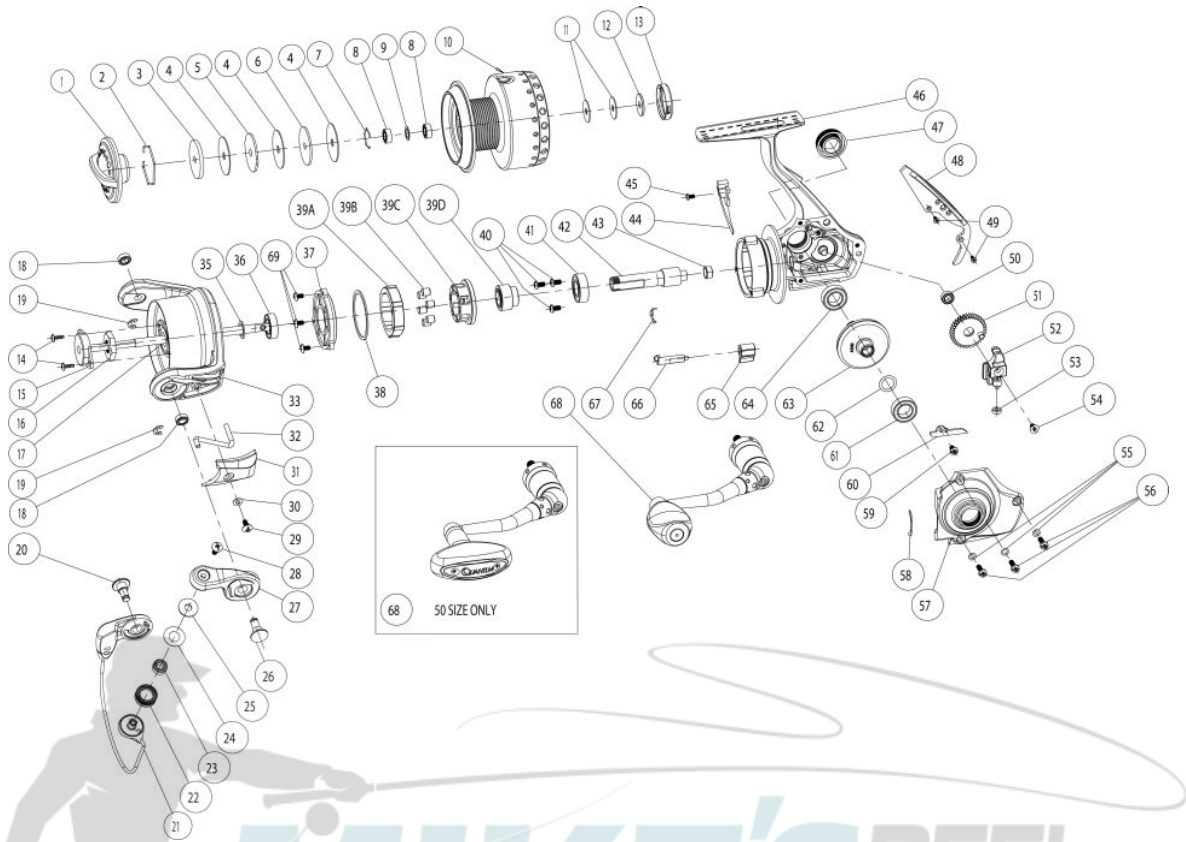

### EI40PTsB

Quantum Energy EI40PTsB Spinning Reel Part List

Key #	Description	Part No.	Key #	Description	Part No.
1	DRAG KNOB ASSEMBLY	SG432-02	38	WASHER	PG069-01
2	DRAG WASHER RETAINER	RQ038-01	39	CLUTCH ASSEMBLY	RG463-01
3	DRAG WASHER "D"	SQ080-01	39-A	39A CLUTCH LOCK RING	N/A
4	DRAG WASHER "B" (Only 1 for 10 SIZE)	RQ033-01	39-B	39B CLUTCH ROLLER	N/A
5	DRAG WASHER "A"	PG081-02	39-C	39C CLUTCH ROLLER RETAINER	N/A
6	DRAG WASHER "C"	RQ080-03	39-D	39D CLUTCH SLEEVE	N/A
7	SPOOL BALL BEARING RETAINER	HV080-01	40	PINION BALL BEARING SCREW	TK057-01
8	SPOOL BALL BEARING	GH202-01	41	PINION BALL BEARING	UK028-01
9	WASHER	RG080-01	42	PINION	RG011-01
10	SPOOL ASSEMBLY	RG320-02	43	PINION BUSHING	SQ141-03
11	SPOOL ADJUST WASHER	PG030-01	44	TRIP BUMPER	XP119-01
12	SPOOL WASHER	PG080-01	45	TRIP BUMPER SCREW	AT136-01
13	SPOOL CLICK ASSEMBLY	PG4114-01	46	BODY ASSEMBLY	N/A
14	ROTOR NUT LOCK SCREW	RQ094-01	47	HANDLE SCREW ASSEMBLY	BG354-03
15	MAIN SHAFT BUSHING	SQ214-01	48	BODY REAR CAP	RG250-02
16	ROTOR NUT	TH006-01	49	BODY REAR CAP SCREW	PG107-01
17	MAIN SHAFT	RG015-02	50	O/S GEAR BALL BEARING	CT157-01
18	ROTOR BALL BEARING / BUSHING	EH158-01	51	O/S GEAR ASSEMBLY	TQ353-01
19	E- CLIP	GH034-01	52	O/S SLIDER ASSEMBLY	RG325-01
20	PIN	QG042-01	53	O/S SLIDER BUSHING	PG227-01
21	BAIL ASSEMBLY	RG347-03	54	MAIN SHAFT SCREW	RQ100-01
22	LINE ROLLER	DH004-02	55	SIDE COVER SCREW WASHER	RQ142-01
23	LINE ROLLER BALL BEARING	GH202-01	56	SIDE COVER SCREW	RQ057-01
24	LINE ROLLER WASHER	DH102-01	57	SIDE COVER ASSEMBLY	RG323-03
25	LINE ROLLER COLLAR	CH102-01	58	PAD	PG140-01
26	PIN	PG042-01	59	O/S SLIDER RETAINER SCREW	TK057-01
27	ARM LEVER ASSEMBLY	RG307-03	60	O/S SLIDER RETAINER	RG078-01
28	LINE ROLLER SCREW	AQ108-01	61	SIDE COVER BALL BEARING	BL157-01
29	ARM LEVER COVER SCREW	GU077-02	62	DRIVE GEAR ADJUST WASHER	RG105-02
30	ARM LEVER COVER WASHER	SQ142-01	63	DRIVE GEAR	AT312-51
31	ARM LEVER COVER	RG087-01	64	BODY BALL BEARING	BL157-01
32	KICK LEVER	RG019-01	65	STOPPER LEVER	RG059-01
33	ROTOR ASSEMBLY	N/A	66	STOPPER CAM	TK090-01
34	RETAINER RING	N/A	67	STOPPER CAM SPRING	TK089-01
35	ROTOR ADJUST WASHER	PG105-04	68	HANDLE ASSEMBLY	RG318-02
36	CLUTCH RETAINER BALL BEARING	BL157-01	69	CLUTCH RETAINER SCREW	TV053-01
37	CLUTCH RETAINER	RG060-01			