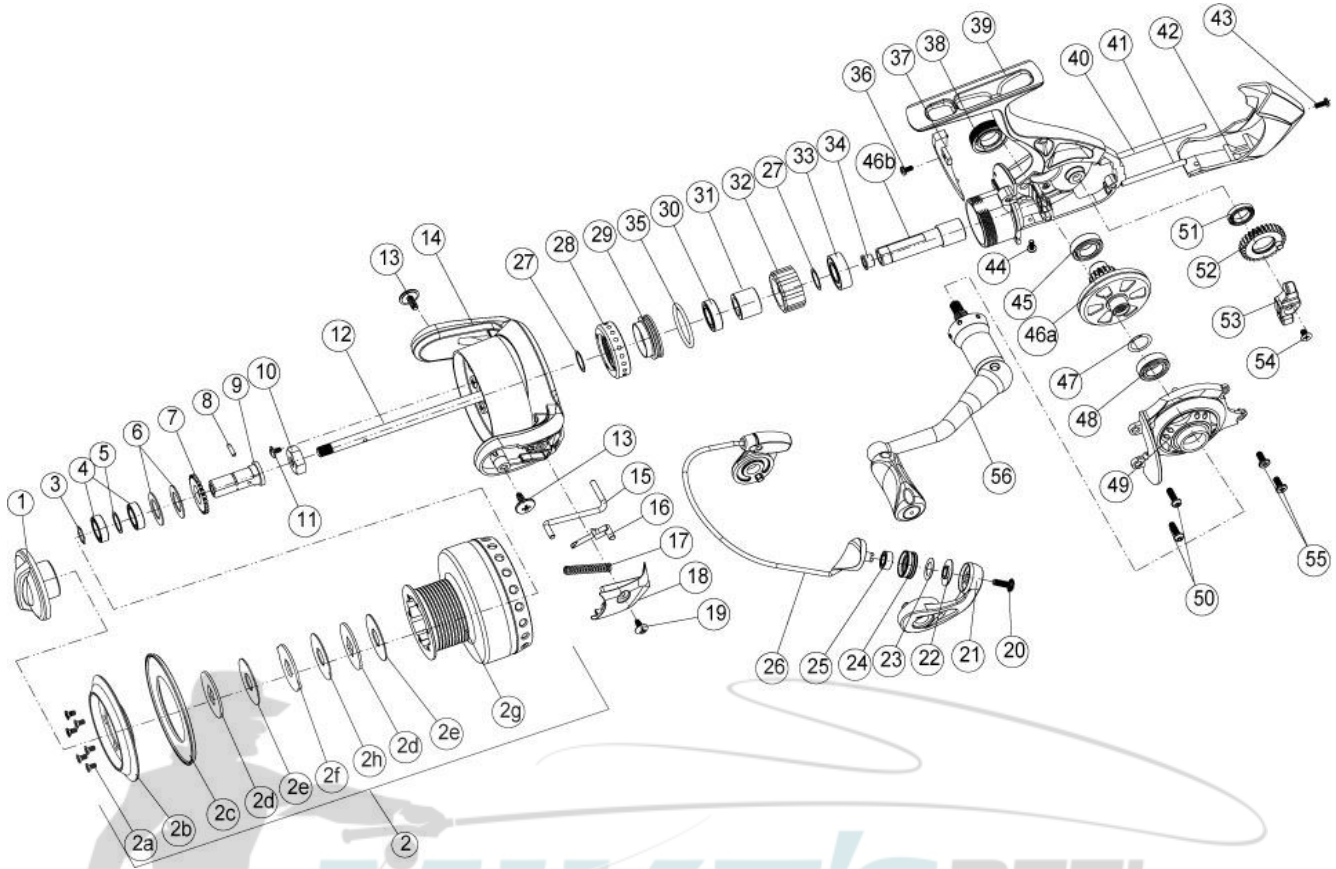

QUANTUM[®]

Energy E40PTiC

Quantum E40PTiC Spinning Reel Part List

Key #	Description	Qty	Part No.	Key #	Description	Qty	Part No.
1	Drag Knob Assembly	1	UAA332-02	27	Rotor Adjust Washer	1	BAA110-02
2	Spool Assembly	1	WAA320-01	28	Clutch Bearing Cap	1	WAA040-01
2a	Spool Cap Screws	6	CF107-01	29	Clutch Bearing Adapter	1	WAA190-01
2b	Spool Cap	1	WAA144-01	30	Top Pinion Ball Bearing	1	TW058-03
2c	Spool Lip	1	WAA143-01	31	Sleeve	1	WAA139-01
2d	Drag Washer "D"	2	XAA080-01	32	One Way Clutch / SEE ITEM #57	1	CAB063-01
2e	Drag Washer "B"	2	WAA033-01	33	Bottom Pinion Ball Bearing	1	UK028-02
2f	Drag Washer "A"	1	WAA081-01	34	Pinion Bushing	1	WAA213-01
2g	Spool	1	N/A	35	O-Ring	1	XF101-01
2h	Drag Washer "C"	1	WAA033-02	36	Incline Screw	1	UAA123-04
3	Retainer Ring	1	WAA038-01	37	Incline	1	WAA119-01
4	Spool Ball Bearing	2	KT158-01	38	Dust Cap	1	BAA354-02
5	Spool Ball Bearing Washer	1	WAA076-01	39	Body Assembly	1	WAA301-01
6	Spool Adjust Washer	2	WAA030-01	40	Post	1	WAA093-01
7	Clicker Gear	1	WAA037-01	41	Post	1	WAA098-01
8	Adapter Pin	1	UAA134-01	42	Body Rear Cap	1	WAA140-01
9	Shaft Drag Adapter	1	WAA117-01	43	Rear Cap Screw "A" - M2 x 5mm	1	UAA123-05
10	Rotor Nut	1	BAA006-01	44	Rear Cap Screw "B" - M2 x 5mm	1	UAA123-05
11	Rotor Nut Lock Screw	1	BAA094-01	45	Body Drive Gear Bearing	1	TW058-03
12	Main Shaft	1	WAA015-03	46	Gear Kit	1	WAA412-01
13	Arm Lever Screw	2	BAA042-01	46a	Drive Gear	1	N/A
14	Rotor	1	DAA009-06	46b	Pinion Gear	1	N/A
15	Kick Lever	1	DAA019-01	47	Drive Gear Adjust Washer	1	BAA105-04
16	Actuator	1	DAA031-01	48	Sidecover Drive Gear Bearing	1	TW058-03
17	Bail Spring	1	WAA022-01	49	Side Cover Assembly	1	WAA323-01
18	Arm Lever Cover	1	DAA087-02	50	Side Cover Screw "A" - M2.6 x 8mm	2	UAA057-01
19	Arm Lever Cover Screw	1	BAA077-02	51	O/S Gear Bearing	1	DAA158-01
20	Line Roller Screw	1	BAA108-01	52	O/S Gear Assembly	1	WAA353-01
21	Arm Lever	1	DAA007-06	53	O/S Slider	1	WAA025-01
22	Line Roller Collar	1	DAA102-01	54	Main Shaft Screw	1	BAA100-01
23	Line Roller Washer	1	BAA102-01	55	Side Cover Screw "B" - M2.6 x 6mm	2	UAA050-01
24	Line Roller	1	DAA004-01	56	Handle Assembly	1	DAA418-06
25	Line Roller Ball Bearing	1	GH202-01	57	Clutch Cap Removal Tool	1	WAA3113-01
26	Bail Assembly	1	DAA347-04				