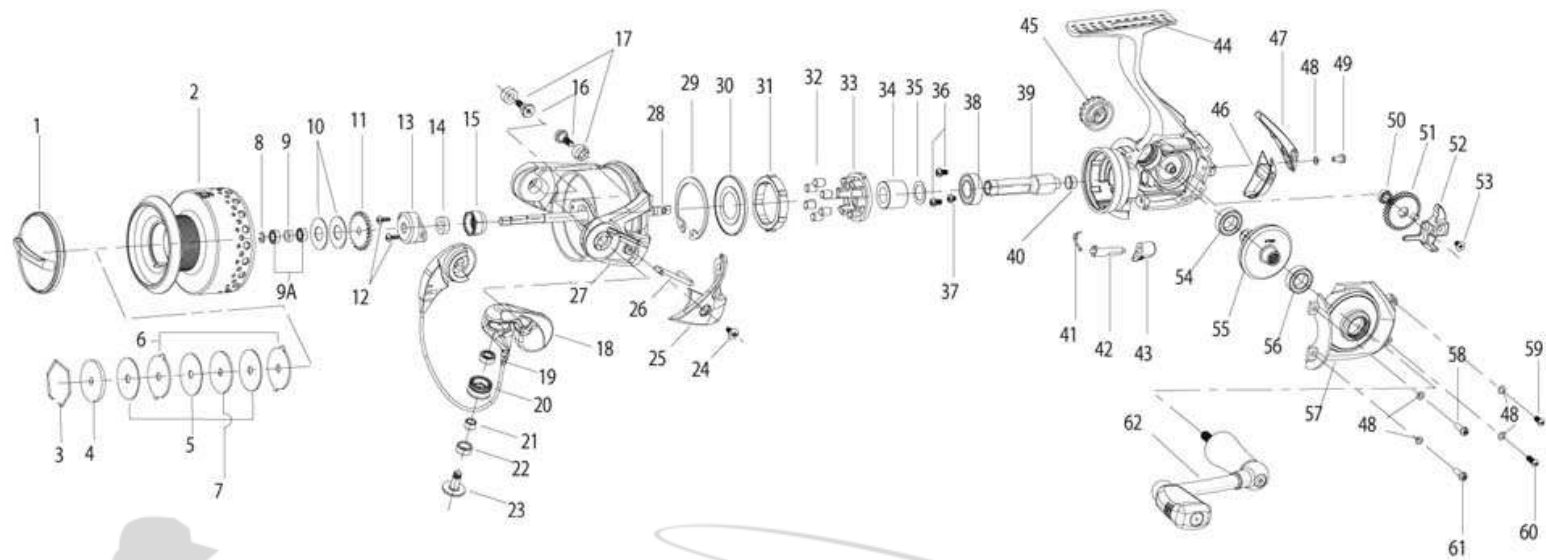

# Energy PTi-A Parts Diagram - E30PTi-A / E40PTi-A

KEY#	DESCRIPTION	Energy 30	Energy 40	KEY#	DESCRIPTION	Energy 30	Energy 40
1	Drag Knob Assembly	TK332-01	TK332-01	32	Clutch Roller	TK165-01	TK165-01
2	Spool	TK321-05	TK 321-55	33	Clutch Roller Retainer	TK040-01	TK040-01
3	Drag Retainer	RQ038-01	RQ038-01	34	Clutch Sleeve	TK139-01	TK139-01
4	Drag Washer "D"	SQ080-01	SQ080-01	35	Pinion Washer	AT110-01	AT110-01
5	Drag Washer "B"	RQ033-01	RQ033-01	36	Pinion Bearing Screw "A"	TK057-01	TK057-01
6	Drag Washer "A"	RQ081-01	RQ081-01	37	Pinion Bearing Screw "B"	TK057-11	TK057-11
7	Drag Washer "C"	RQ080-01	RQ080-01	38	Pinion Ball Bearing	UK028-01	UK028-01
8	Retainer Clip	TK034-01	TK034-01	39	Pinion Gear	SQ011-01	SQ011-01
9	Spool Sleeve	TK121-01	TK121-01	40	Pinion Bushing	SQ141-01	SQ141-01
9A	Spool Bearing	EH158-01	EH158-01	41	Stopper Cam Spring	TK089-01	TK089-01
10	Spool Adjust Washer	RK030-01	RK030-01	42	Stopper Cam	TK090-01	TK090-01
11	Click Gear	RQ037-01	RQ037-01	43	Stopper Lever	RQ059-01	RQ059-01
12	Rotor Nut Lock Screw	RQ094-01	RQ094-01	44	Body Sub-Assembly	TK201-01	TK201-01
13	Rotor Nut Cover	TK214-01	TK214-01	45	Handle Cap	TK073-01	TK073-01
14	Main Shaft Bushing	TK213-01	TK213-01	46	Body Rear Cover - Top	TK140-01	TK140-01
15	Rotor Nut	TK006-01	TK006-01	47	Body Rear Cover - Bottom	TK140-51	TK140-51
16	Bail Pivot Screw	TK111-01	TK111-01	48	Body Cover Screw Washer	RQ142-01	RQ142-01
17	Bail Pivot Busing	TK109-01	TK109-01	49	Body Rear Cover Screw	RQ057-01	RQ057-01
17A	Bail Pivot Insert	N/A	N/A	50	O/S gear Ball Bearing	EH158-01	EH158-01
18	Bail Assembly	RK347-01	RK347-01	51	O/S Gear	TQ053-01	TQ053-01
19	Line Roller Bearing	GH202-01	GH202-01	52	Oscillation Slider	TQ025-01	TQ025-01
20	Line Roller	TK004-01	TK004-01	53	Main Shaft Screw	RQ100-01	RQ100-01
21	Line Roller Sleeve	TK114-01	TK114-01	54	Body Ball Bearings	BL157-01	BL157-01
22	Line Roller Bushing	TK104-01	TK104-01	55	Drive Gear Assembly	AT312-51	AT312-51
23	Line Roller Screw	TK108-01	TK108-01	56	Body Cover Ball Bearing	BL157-01	BL157-01
24	Arm Lever Cover Screw	GU077-01	GU077-01	57	Body Cover Assembly	TK123-01	TK123-01
25	Arm Lever Cover	TK108-01	TK108-01	58	Body cover Screw "A"	RQ057-04	RQ057-04
26	Kick Lever	TK019-01	TK019-01	59	Body Cover Screw "B"	SK057-11	SK057-01
27	Rotor Sub-Assembly	TK209-01	TK209-01	60	Body Cover Screw "C"	SK057-01	SK057-01
28	Main Shaft	TQ015-02	TQ015-02	61	Body Cover Screw "D"	RQ057-04	RQ057-04
29	Clutch Retaining Ring	TK060-01	TK060-01	62	Handle Assembly	TK318-01	TK318-01
30	Clutch Seal Plate	TK166-01	TK166-01	63	Trip Ramp	TK119-01	TK119-01
31	Clutch Lock ring	TK063-01	TK063-01				