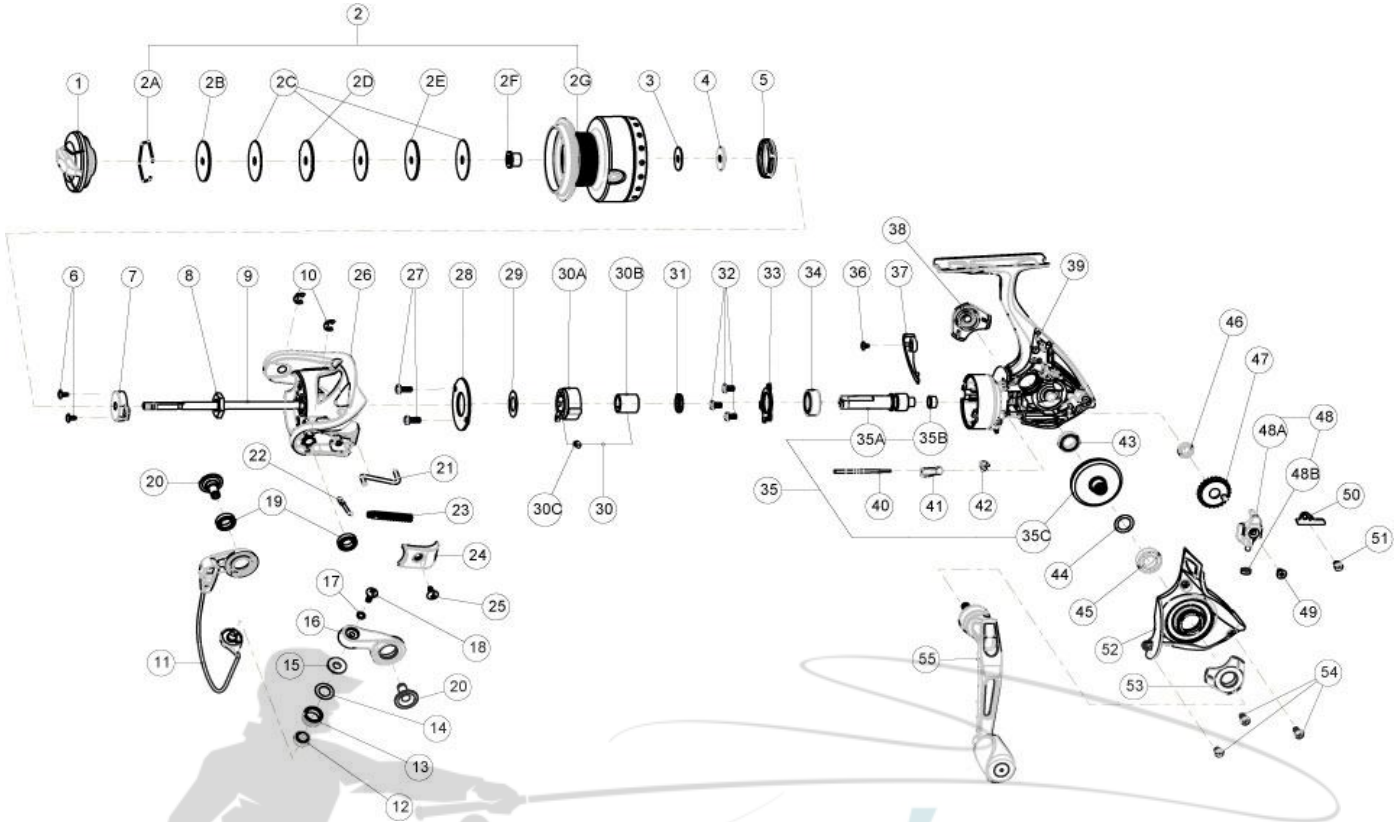

# QUANTUM Energy E30PTiD

**Quantum E30PTiD Spinning Reel Part List**

Key #	Description	Qty	Part No.	Key #	Description	Qty	Part No.
1	Drag Knob Assembly	1	PG332-51	30	One Way Clutch Kit	1	WAB463-01
2	Spool Kit	1	XAB421-01	32A	One Way Clutch	1	EAB063-01
	2A - Retaining Ring	1	RQ038-01	32B	Clutch Sleeve	1	AAB139-01
	2B - Drag Washer "D"	1	RQ080-02	32C	Coil Spring	1	WAB216-01
	2C - Drag Washer "B"	3	CO033-01	31	Spacer	1	WAB056-01
	2D - Drag Washer "A"	1	PG081-01	32	Screw - Retainer	3	TK057-01
	2E - Drag Washer "D"	1	RQ080-01	33	Retainer - Pinion Ball Bearing	1	WAB078-01
	2F - Ball Bearing	1	PG027-01	34	Ball Bearing - Pinion	1	BH028-01
	2G - Spool Assembly	1	XAB321-01	35	Gear Kit	1	WAB412-01
3	Spool Adjust Washer	1	PG030-01	33A	Pinion	1	WAB011-01
4	Washer - Spool	1	PG080-01	33B	Bushing	1	RQ141-03
5	Spool Click unit	1	RG4114-01	33B	Drive Gear	1	QT012-01
6	Screw	2	RQ094-01	36	Screw - Trip Bumper	1	WAB077-01
7	Bushing - Main Shaft	1	RQ214-01	37	Trip Bumper	1	AAB119-02
8	Nut - Rotor	1	SH006-01	38	Dust Cap	1	XAB054-01
9	Main Shaft	1	WAB015-01	39	Body Assembly	1	WAB301-01
10	E-Clip	2	GH034-01	40	Cam - A/R Lever	1	WAB090-01
11	Bail Assembly	1	XAB347-01	41	A/R Lever	1	WAB059-01
12	Ball Bearing - Line Roller	1	GH202-01	42	Leaf Spring - A/R Lever	1	WAB089-01
13	Line Roller	1	PQ004-03	43	Ball Bearing - Body	1	CH027-01
14	Washer - Line Roller	1	PQ102-51	44	Washer - Drive Gear	1	PG105-02
15	Collar - Line Roller	1	PQ102-01	45	Ball Bearing - Side Cover	1	CH028-01
16	Arm Lever	1	WAB007-01	46	Ball Bearing - O/S Gear	1	CT157-01
17	Washer	1	RQ142-01	47	O/S Gear Assembly	1	RQ353-01
18	Screw - Line Roller	1	AQ108-02	48	O/S Slider Kit	1	PG425-01
19	Ball Bearing - A/Lever & B/Holder	2	BAA158-01	48A	O/S Slider Assembly	1	PG325-01
20	Pin	2	WAB042-01	48B	Bushing	1	PG227-01
21	Kick Lever	1	XAB162-01	49	Screw - Main Shaft	1	RQ100-01
22	Cam	1	WAB163-01	50	Retainer - O/S Slider	1	WP078-01
23	Coil Spring	1	WAB148-01	51	Screw - Retainer	1	TK057-01
24	Rotor Cover	1	WAB087-01	52	Side Cover Assembly	1	WAB323-01
25	Screw - Rotor Cover	1	GU077-02	53	Side Cover Cosmetic Cap	1	XAB142-01
26	Rotor	1	XAB009-01	54	Side Cover Screw	3	RQ057-02
27	Screw	1	WAB142-01	55	Handle Assembly	1	WAB318-01
28	Retainer - Clutch	1	WAB060-01				
29	Washer - Rotor	1	PG105-04				