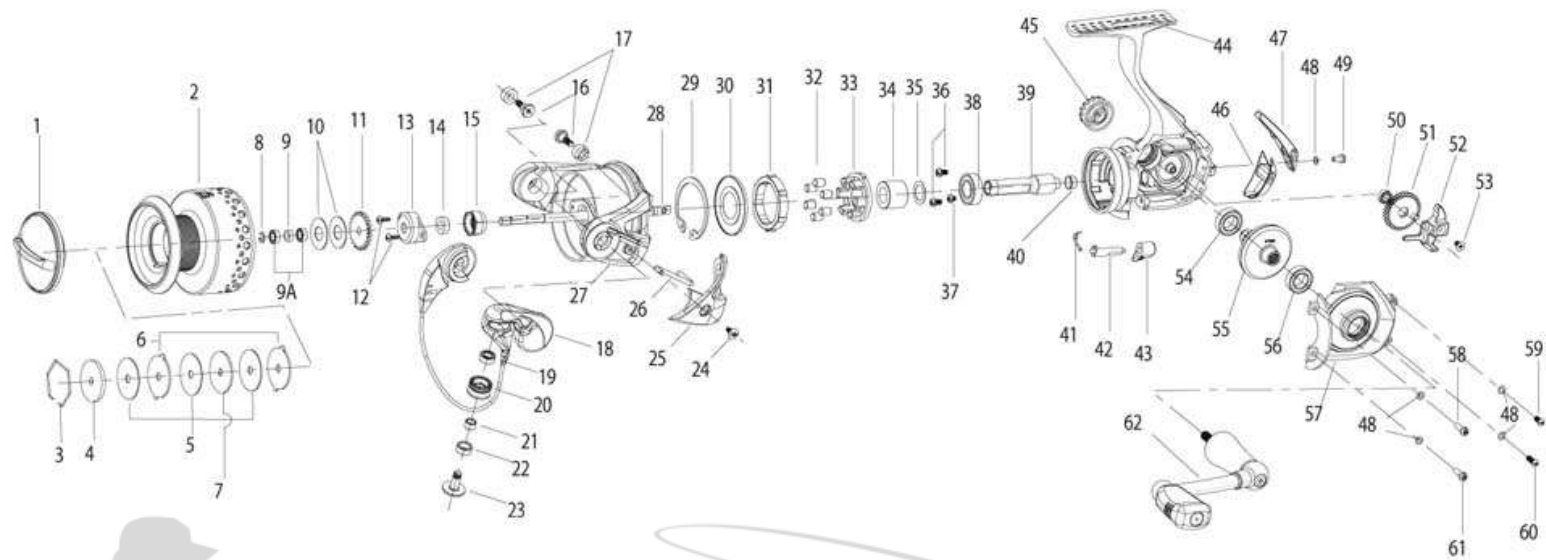

Energy PTi-A Parts Diagram - E30PTi-A / E40PTi-A

KEY#	DESCRIPTION	Energy 30	Energy 40	KEY#	DESCRIPTION	Energy 30	Energy 40
1	Drag Knob Assembly	TK332-01	TK332-01	32	Clutch Roller	TK165-01	TK165-01
2	Spool	TK321-05	TK 321-55	33	Clutch Roller Retainer	TK040-01	TK040-01
3	Drag Retainer	RQ038-01	RQ038-01	34	Clutch Sleeve	TK139-01	TK139-01
4	Drag Washer "D"	SQ080-01	SQ080-01	35	Pinion Washer	AT110-01	AT110-01
5	Drag Washer "B"	RQ033-01	RQ033-01	36	Pinion Bearing Screw "A"	TK057-01	TK057-01
6	Drag Washer "A"	RQ081-01	RQ081-01	37	Pinion Bearing Screw "B"	TK057-11	TK057-11
7	Drag Washer "C"	RQ080-01	RQ080-01	38	Pinion Ball Bearing	UK028-01	UK028-01
8	Retainer Clip	TK034-01	TK034-01	39	Pinion Gear	SQ011-01	SQ011-01
9	Spool Sleeve	TK121-01	TK121-01	40	Pinion Bushing	SQ141-01	SQ141-01
9A	Spool Bearing	EH158-01	EH158-01	41	Stopper Cam Spring	TK089-01	TK089-01
10	Spool Adjust Washer	RK030-01	RK030-01	42	Stopper Cam	TK090-01	TK090-01
11	Click Gear	RQ037-01	RQ037-01	43	Stopper Lever	RQ059-01	RQ059-01
12	Rotor Nut Lock Screw	RQ094-01	RQ094-01	44	Body Sub-Assembly	TK201-01	TK201-01
13	Rotor Nut Cover	TK214-01	TK214-01	45	Handle Cap	TK073-01	TK073-01
14	Main Shaft Bushing	TK213-01	TK213-01	46	Body Rear Cover - Top	TK140-01	TK140-01
15	Rotor Nut	TK006-01	TK006-01	47	Body Rear Cover - Bottom	TK140-51	TK140-51
16	Bail Pivot Screw	TK111-01	TK111-01	48	Body Cover Screw Washer	RQ142-01	RQ142-01
17	Bail Pivot Busing	TK109-01	TK109-01	49	Body Rear Cover Screw	RQ057-01	RQ057-01
17A	Bail Pivot Insert	N/A	N/A	50	O/S gear Ball Bearing	EH158-01	EH158-01
18	Bail Assembly	RK347-01	RK347-01	51	O/S Gear	TQ053-01	TQ053-01
19	Line Roller Bearing	GH202-01	GH202-01	52	Oscillation Slider	TQ025-01	TQ025-01
20	Line Roller	TK004-01	TK004-01	53	Main Shaft Screw	RQ100-01	RQ100-01
21	Line Roller Sleeve	TK114-01	TK114-01	54	Body Ball Bearings	BL157-01	BL157-01
22	Line Roller Bushing	TK104-01	TK104-01	55	Drive Gear Assembly	AT312-51	AT312-51
23	Line Roller Screw	TK108-01	TK108-01	56	Body Cover Ball Bearing	BL157-01	BL157-01
24	Arm Lever Cover Screw	GU077-01	GU077-01	57	Body Cover Assembly	TK123-01	TK123-01
25	Arm Lever Cover	TK108-01	TK108-01	58	Body cover Screw "A"	RQ057-04	RQ057-04
26	Kick Lever	TK019-01	TK019-01	59	Body Cover Screw "B"	SK057-11	SK057-01
27	Rotor Sub-Assembly	TK209-01	TK209-01	60	Body Cover Screw "C"	SK057-01	SK057-01
28	Main Shaft	TQ015-02	TQ015-02	61	Body Cover Screw "D"	RQ057-04	RQ057-04
29	Clutch Retaining Ring	TK060-01	TK060-01	62	Handle Assembly	TK318-01	TK318-01
30	Clutch Seal Plate	TK166-01	TK166-01	63	Trip Ramp	TK119-01	TK119-01
31	Clutch Lock ring	TK063-01	TK063-01				