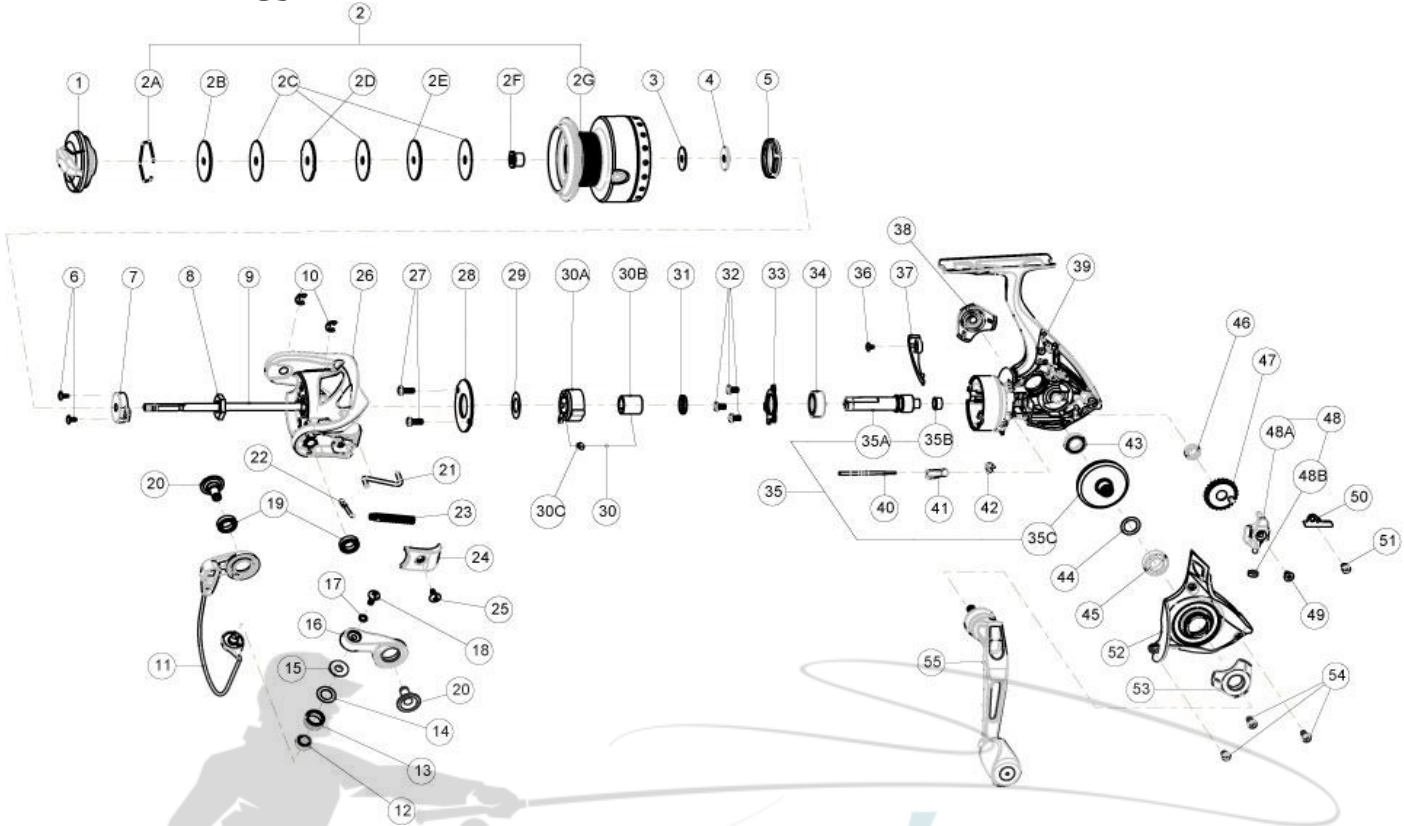

# QUANTUM Energy E25PTiD

**Quantum E25PTiD Spinning Reel Part List**

Key #	Description	Qty	Part No.	Key #	Description	Qty	Part No.
1	Drag Knob Assembly	1	PG332-51	30	One Way Clutch Kit	1	WAB463-01
2	Spool Kit	1	WAB421-01	32A	One Way Clutch	1	EAB063-01
	2A - Retaining Ring	1	RQ038-01	32B	Clutch Sleeve	1	AAB139-01
	2B - Drag Washer "D"	1	RQ080-02	32C	Coil Spring	1	WAB216-01
	2C - Drag Washer "B"	3	CO033-01	31	Spacer	1	WAB056-01
	2D - Drag Washer "A"	1	PG081-01	32	Screw - Retainer	3	TK057-01
	2E - Drag Washer "D"	1	RQ080-01	33	Retainer - Pinion Ball Bearing	1	WAB078-01
	2F - Ball Bearing	1	PG027-01	34	Ball Bearing - Pinion	1	BH028-01
	2G - Spool Assembly	1	WAB321-01	35	Gear Kit	1	WAB412-01
3	Spool Adjust Washer	1	PG030-01		33A - Pinion	1	WAB011-01
4	Washer - Spool	1	PG080-01		33B - Bushing	1	RQ141-03
5	Spool Click unit	1	RG4114-01		33B - Drive Gear	1	QT012-01
6	Screw	2	RQ094-01	36	Screw - Trip Bumper	1	WAB077-01
7	Bushing - Main Shaft	1	RQ214-01	37	Trip Bumper	1	AAB119-02
8	Nut - Rotor	1	SH006-01	38	Dust Cap	1	XAB054-01
9	Main Shaft	1	WAB015-01	39	Body Assembly	1	WAB301-01
10	E-Clip	2	GH034-01	40	Cam - A/R Lever	1	WAB090-01
11	Bail Assembly	1	WAB347-01	41	A/R Lever	1	WAB059-01
12	Ball Bearing - Line Roller	1	GH202-01	42	Leaf Spring - A/R Lever	1	WAB089-01
13	Line Roller	1	PQ004-03	43	Ball Bearing - Body	1	CH027-01
14	Washer - Line Roller	1	PQ102-51	44	Washer - Drive Gear	1	PG105-02
15	Collar - Line Roller	1	PQ102-01	45	Ball Bearing - Side Cover	1	CH028-01
16	Arm Lever	1	WAB007-01	46	Ball Bearing - O/S Gear	1	CT157-01
17	Washer	1	RQ142-01	47	O/S Gear Assembly	1	RQ353-01
18	Screw - Line Roller	1	AQ108-02	48	O/S Slider Kit	1	PG425-01
19	Ball Bearing - A/Lever & B/Holder	2	BAA158-01	48A	O/S Slider Assembly	1	PG325-01
20	Pin	2	WAB042-01	48B	Bushing	1	PG227-01
21	Kick Lever	1	WAB162-01	49	Screw - Main Shaft	1	RQ100-01
22	Cam	1	WAB163-01	50	Retainer - O/S Slider	1	WP078-01
23	Coil Spring	1	WAB148-01	51	Screw - Retainer	1	TK057-01
24	Rotor Cover	1	WAB087-01	52	Side Cover Assembly	1	WAB323-01
25	Screw - Rotor Cover	1	GU077-02	53	Side Cover Cosmetic Cap	1	XAB142-01
26	Rotor	1	WAB009-01	54	Side Cover Screw	3	RQ057-02
27	Screw	1	WAB142-01	55	Handle Assembly	1	WAB318-01
28	Retainer - Clutch	1	WAB060-01				
29	Washer - Rotor	1	PG105-04				