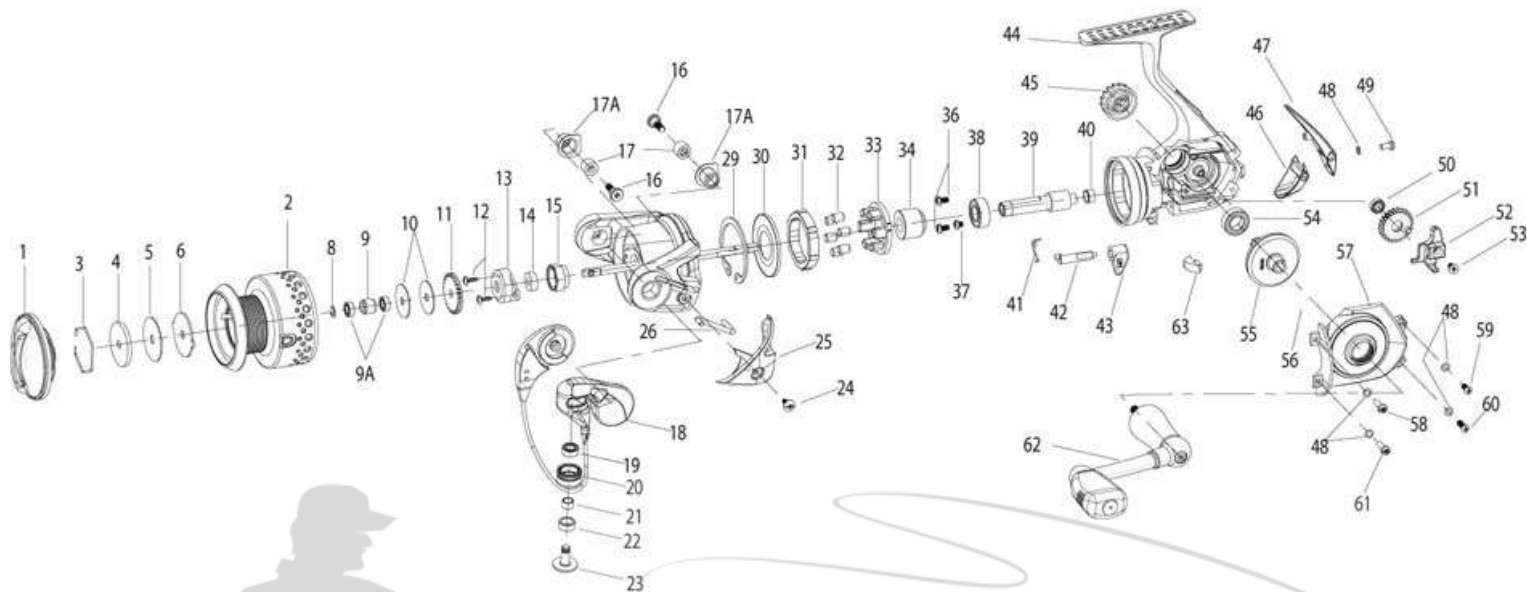

Energy PTi-A Parts Diagram - E10PTi-A / E20PTi-A

KEY#	DESCRIPTION	Energy 10	Energy 20	KEY#	DESCRIPTION	Energy 10	Energy 20
1	Drag Knob Assembly	RK332-01	SK332-01	32	Clutch Roller	RK165-01	TK165-01
2	Spool	RK321-05	SK321-05	33	Clutch Roller Retainer	RK040-01	TK040-01
3	Drag Retainer	RQ038-01	RQ038-01	34	Clutch Sleeve	RK139-01	SK139-01
4	Drag Washer "D"	SQ080-01	SQ080-01	35	Pinion Washer	AT110-01	AT110-01
5	Drag Washer "B"	RQ033-01	RQ033-01	36	Pinion Bearing Screw "A"	TK057-01	TK057-01
6	Drag Washer "A"	RQ081-01	RQ081-01	37	Pinion Bearing Screw "B"	N/A	TK057-11
7	Drag Washer "C"	N/A	N/A	38	Pinion Ball Bearing	CH028-01	BH028-01
8	Retainer Clip	TK034-01	TK034-01	39	Pinion Gear	PQ011-01	RQ011-01
9	Spool Sleeve	RK121-01	SK121-01	40	Pinion Bushing	PQ141-01	RQ141-01
9A	Spool Bearing	EH158-01	EH158-01	41	Stopper Cam Spring	RK089-01	TK089-01
10	Spool Adjust Washer	RK030-01	RK030-01	42	Stopper Cam	RK090-01	TK090-01
11	Click Gear	RQ037-01	RQ037-01	43	Stopper Lever	RQ059-01	RQ059-01
12	Rotor Nut Lock Screw	RQ094-01	RQ094-01	44	Body Sub-Assembly	RK201-01	SK201-01
13	Rotor Nut Cover	RK214-01	SK214-01	45	Handle Cap	TK073-01	TK073-01
14	Main Shaft Bushing	SK213-01	SK213-01	46	Body Rear Cover - Top	RK140-01	SK140-01
15	Rotor Nut	SK006-01	SK006-01	47	Body Rear Cover - Bottom	RK140-51	SK140-51
16	Bail Pivot Screw	TK111-01	TK111-01	48	Body Cover Screw Washer	RQ142-01	RQ142-01
17	Bail Pivot Busing	RK109-01	RK109-01	49	Body Rear Cover Screw	RQ057-11	RQ057-01
17A	Bail Pivot Insert	TK112-01	TK112-01	50	O/S gear Ball Bearing	EH158-01	EH158-01
18	Bail Assembly	RK347-02	SK347-02	51	O/S Gear	PQ053-51	PQ053-01
19	Line Roller Bearing	GH202-01	GH202-01	52	Oscillation Slider	PQ025-01	RQ025-01
20	Line Roller	RK004-01	TK004-01	53	Main Shaft Screw	RQ100-01	RQ100-01
21	Line Roller Sleeve	TK114-01	TK114-01	54	Body Ball Bearings	CH027-01	CH028-01
22	Line Roller Bushing	TK104-01	TK104-01	55	Drive Gear Assembly	PQ012-01	RQ312-01
23	Line Roller Screw	RK108-01	TK108-01	56	Body Cover Ball Bearing	CH028-01	CH028-01
24	Arm Lever Cover Screw	GU077-01	GU077-01	57	Body Cover Assembly	RK123-01	SK123-01
25	Arm Lever Cover	RK108-01	TK108-01	58	Body cover Screw "A"	RQ057-04	RQ057-04
26	Kick Lever	RK019-01	SK019-01	59	Body Cover Screw "B"	N/A	SK057-11
27	Rotor Sub-Assembly	RK209-01	SK209-01	60	Body Cover Screw "C"	SK057-11	SK057-01
28	Main Shaft	RQ015-01	RQ015-01	61	Body Cover Screw "D"	RQ057-11	RQ057-04
29	Clutch Retaining Ring	RK060-01	TK060-01	62	Handle Assembly	RK318-01	QT318-02
30	Clutch Seal Plate	RK166-01	TK166-01	63	Trip Ramp	RK119-01	SK119-01
31	Clutch Lock ring	RK063-01	TK063-01				