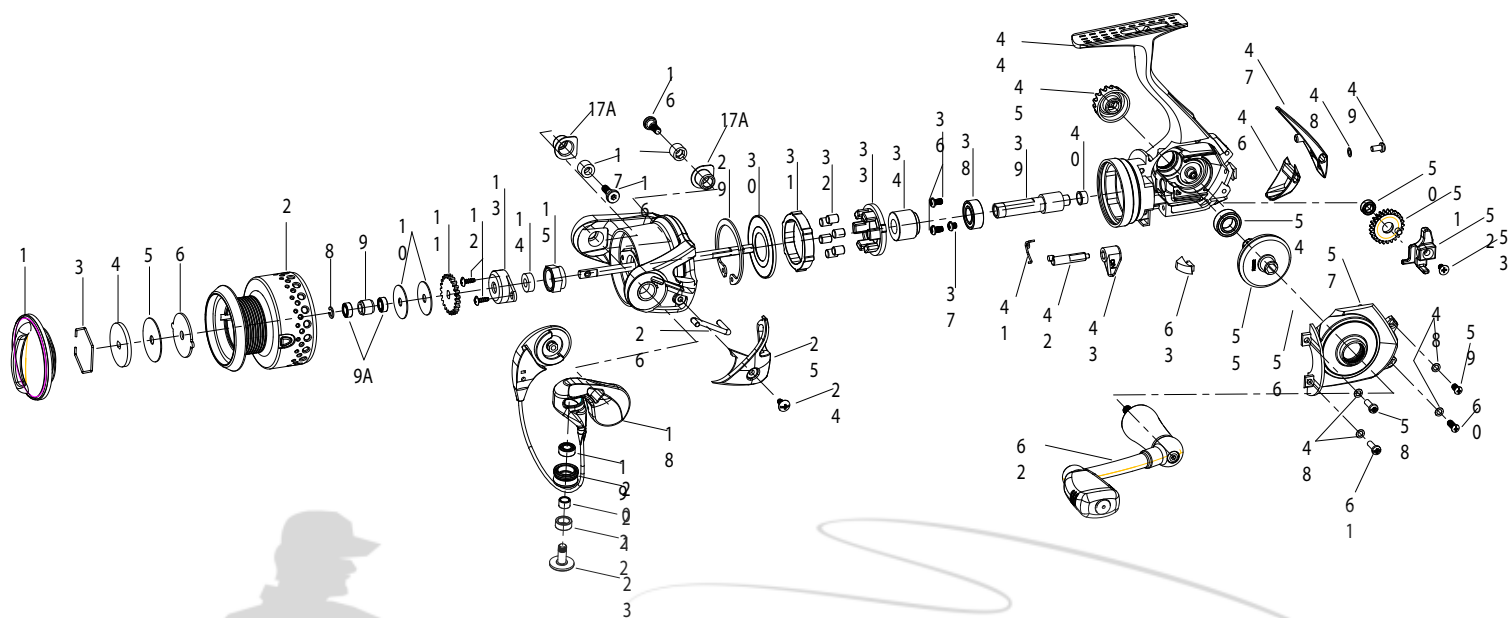

# Energy PTi-A Parts Diagram - E10PTi-A / E20PTi-A

KEY#	DESCRIPTION	Energy 10	Energy 20	KEY#	DESCRIPTION	Energy 10	Energy 20
1	Drag Knob Assembly	RK332-01	SK332-01	32	Clutch Roller	RK165-01	TK165-01
2	Spool	RK021-03	SK021-03	33	Clutch Roller Retainer	RK040-01	TK040-01
3	Drag Retainer	RQ038-01	RQ038-01	34	Clutch Sleeve	RK139-01	SK139-01
4	Drag Washer "D"	SQ080-01	SQ080-01	35	Pinion Washer	AT110-01	AT110-01
5	Drag Washer "B"	RQ033-01	RQ033-01	36	Pinion Bearing Screw "A"	TK057-01	TK057-01
6	Drag Washer "A"	RQ081-01	RQ081-01	37	Pinion Bearing Screw "B"	N/A	TK057-11
7	Drag Washer "C"	N/A	N/A	38	Pinion Ball Bearing	CH028-01	BH028-01
8	Retainer Clip	TK034-01	TK034-01	39	Pinion Gear	PQ011-01	RQ011-01
9	Spool Sleeve	RK121-01	SK121-01	40	Pinion Bushing	PQ141-01	RQ141-01
9A	Spool Bearing	EH158-01	EH158-01	41	Stopper Cam Spring	RK089-01	TK089-01
10	Spool Adjust Washer	RK030-01	RK030-01	42	Stopper Cam	RK090-01	TK090-01
11	Click Gear	RQ037-01	RQ037-01	43	Stopper Lever	RQ059-01	RQ059-01
12	Rotor Nut Lock Screw	RQ094-01	RQ094-01	44	Body Sub-Assembly	RK201-01	SK201-01
13	Rotor Nut Cover	RK214-01	SK214-01	45	Handle Cap	TK073-01	TK073-01
14	Main Shaft Bushing	SK213-01	SK213-01	46	Body Rear Cover - Top	RK140-01	SK140-01
15	Rotor Nut	SK006-01	SK006-01	47	Body Rear Cover - Bottom	RK140-51	SK140-51
16	Bail Pivot Screw	TK111-01	TK111-01	48	Body Cover Screw Washer	RQ142-01	RQ142-01
17	Bail Pivot Busing	TK109-01	TK109-01	49	Body Rear Cover Screw	RQ057-11	RQ057-01
17A	Bail Pivot Insert	TK112-01	TK112-01	50	O/S gear Ball Bearing	EH158-01	EH158-01
18	Bail Assembly	RK347-01	RK347-01	51	O/S Gear	PQ053-51	PQ053-01
19	Line Roller Bearing	GH202-01	GH202-01	52	Oscillation Slider	PQ025-01	RQ025-01
20	Line Roller	RK004-01	TK004-01	53	Main Shaft Screw	RQ100-01	RQ100-01
21	Line Roller Sleeve	TK114-01	TK114-01	54	Body Ball Bearings	CH027-01	CH028-01
22	Line Roller Bushing	TK104-01	TK104-01	55	Drive Gear Assembly	PQ012-01	RQ012-01
23	Line Roller Screw	RK108-01	TK108-01	56	Body Cover Ball Bearing	CH028-01	CH028-01
24	Arm Lever Cover Screw	GU077-01	GU077-01	57	Body Cover Assembly	RK123-01	SK123-01
25	Arm Lever Cover	RK108-01	TK108-01	58	Body cover Screw "A"	RQ057-04	RQ057-04
26	Kick Lever	RK019-01	SK019-01	59	Body Cover Screw "B"	N/A	SK057-11
27	Rotor Sub-Assembly	RK209-01	SK209-01	60	Body Cover Screw "C"	SK057-11	SK057-01
28	Main Shaft	PQ015-02	RQ015-02	61	Body Cover Screw "D"	RQ057-11	RQ057-04
29	Clutch Retaining Ring	RK060-01	TK060-01	62	Handle Assembly	PT318-02	SK318-01
30	Clutch Seal Plate	RK166-01	TK166-01	63	Trip Ramp	RK119-01	SK119-01
31	Clutch Lock ring	RK063-01	TK063-01				