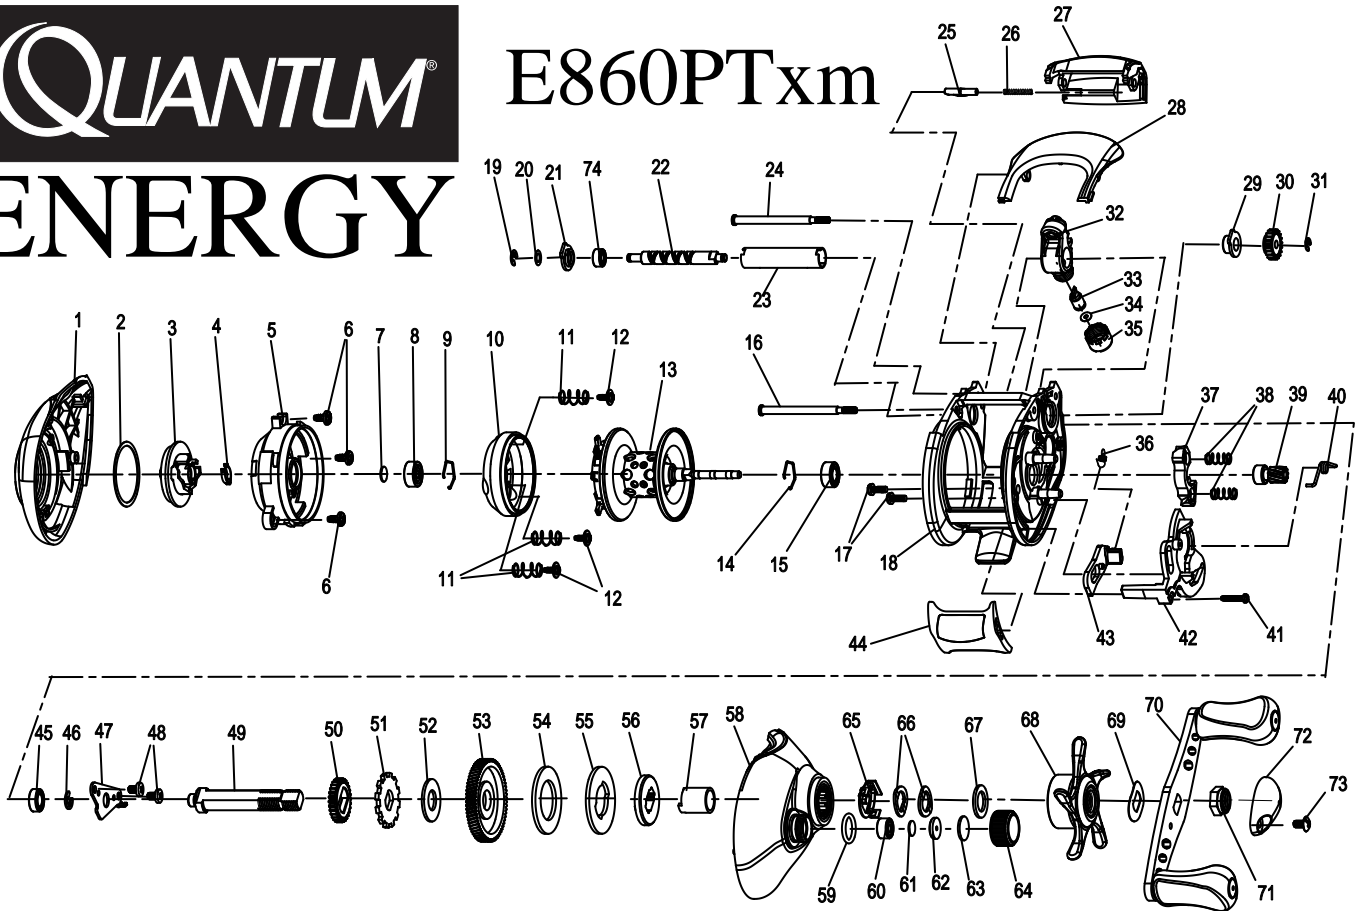

## E860PTxm

Quantum Energy E860PTxm Part List

Key #	Description	Part No.	Key #	Description	Part No.
		E860PTxm			E860PTxm
1	Palm Side Cover Assembly	SX323-01	38	Pinion Yoke Spring	CX040-01
2	Centrifugal Dial Washer	QV111-01	39	Pinion Gear Assembly	VW311-01
3	Centrifugal Dial Assembly	CX326-01	40	Release Slider Spring	CX104-01
4	Centrifugal Dial Spring	CX108-01	41	Thumb Bar Screw	ZW053-01
5	Spool Cover	CX051-01	42	Release Slider	CX039-01
6	Spool Cover Screw	QV125-01	43	Kick Lever	CX077-01
7	Spool Tension Shim	QW032-04	44	Thumb Bar	CX009-01
8	Spool Shaft Ball Bearing - Palm	QV017-01	45	Crank Shaft Ball Bearing -L	SW017-01
9	Clip Ring	HV080-01	46	E-Clip	QW120-01
10	Brake Ring Assembly	HV342-02	47	Crank Shaft Retainer	CX002-01
11	Brake Ring Retainer Spring	QV070-01	48	Crank Shaft Retainer Screw	JX107-01
12	Brake Ring Retainer Screw	CX076-01	49	Crank Shaft	CX008-01
13	Spool Assembly	AX321-02	50	O/S Drive Gear	ZW112-01
14	Clip Ring	HV080-01	51	Trip Ratchet	QW083-01
15	Spool Shaft Ball Bearing - Gear	JX106-01	52	Trip Ratchet Washer	QW111-03
16	Stabilizer Bar	CX061-01	53	Drive Gear	HV012-01
17	Gear Side Cover Screw	BV123-01	54	Drag Disc	SX059-02
18	Frame	CX001-06	55	Drag Key Washer	SX048-01
19	E-Clip	NX090-01	56	Link	SX036-01
20	Worm Shaft Washer	QW035-03	57	One Way Clutch Sleeve	SX052-01
21	Worm Shaft Bearing Retainer	CX067-01	58	Gear Side Cover Assembly	SX324-05
22	Worm Shaft	HV072-02	59	Spool Tension Knob O-Ring	QW101-01
23	Worm Shaft Guide	HV016-01	60	Spool Tension Knob Ball Bearing	SW117-01
24	Stabilizer Bar	CX061-01	61	Spool Tension Washer	QW032-04
25	Side Cover Locking Lever	CX119-01	62	Spool Tension Collar	QW081-01
26	Side Cover Locking Lever Spring	ZW096-01	63	Spool Cushion Washer	QW082-01
27	Front Support	SX099-01	64	Spool Tension Knob Assembly	CX333-03
28	Hood	CX027-06	65	Drag Click Spring Assembly	ZW4114
29	Worm Shaft Bushing - Gear	HV068-01	66	Spring "D" Washer	QW046-02
30	O/S Pinion Gear	HV085-01	67	Star Drag Washer	ZW032-02
31	E-Clip	NX090-01	68	Star Drag Assembly	CX355-03
32	Line Guide Carrier	CX047-01	69	Handle Washer	QW054-02
33	Line Guide Pawl	CX006-01	70	Handle Assembly	SX318-01
34	Line Guide Carrier Washer	BV035-01	71	Handle Nut	RV003-01
35	Line Guide Carrier Screw	ZW007-02	72	Handle Nut Cap	JX034-05
36	Kick Lever Spring	QV097-01	73	Handle Nut Cap Screw	QW123-01
37	Pinion Yoke	CX025-01	74	Worm Shaft Ball Bearing	XX117-01