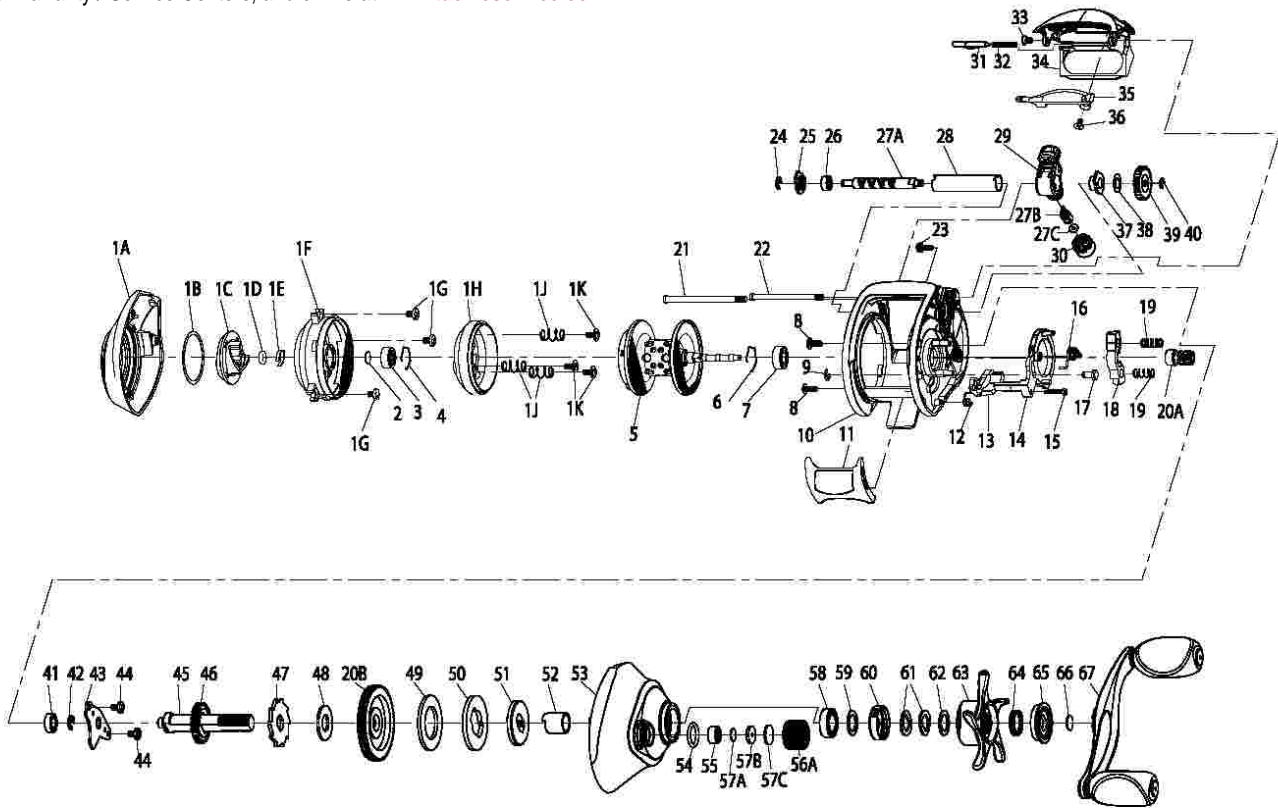

Energy PT Parts Diagram - E770PT / E760PT / E750PT

For parts and service

call toll free: 1-888-404-1119

www.mikesreelrepair.com

ORDERING PARTS

Refer to the parts list and diagram for your model. Locate the part you need and identify the key number for the part you wish to order for your model. Always state the model number, part number, part description and quantity on your orders. Parts may be ordered direct from the Factory Service Department (1-800-588-9030), Authorized Warranty / Service Centers, and online at www.tackleservice.com.