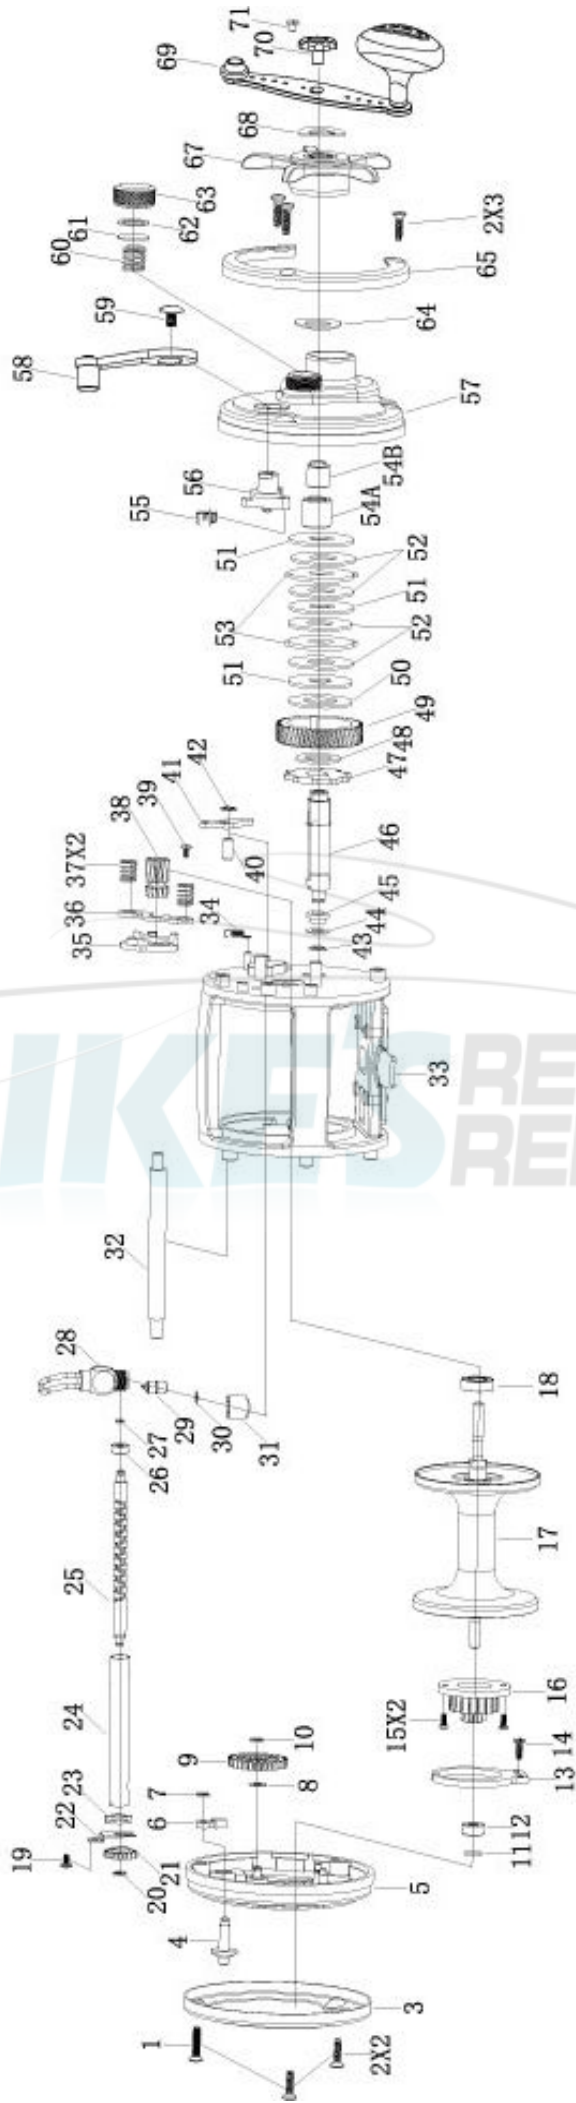

# QUANTUM<sup>®</sup> CN40 Controller

MIKE'S REEL REPAIR

## CN40

### Controller

#### Quantum CN40 Trolling Reel Part List

Key #	Description	Qty.	Part No.	Key #	Description	Qty.	Part No.
1	SCREW	1	TI057-01	37	CLUTCH COMPRESSING SPRING	2	UI040-01
2	SCREW	3	TI057-02	38	PINION GEAR	1	UI011-01
3	LEFT SIDE GUARD	1	UI128-01	39	SCREW	1	SI125-01
4	CLICK KNOB	1	EI109-01	40	PAWL PIN	1	RI100-01
5	LEFT SIDE PLATE	1	UI023-01	41	PAWL	1	UI063-01
6	CLICK PATCH	1	EI114-01	42	WASHER	1	TI045-01
7	E-CLIP	1	NX092-01	43	E-CLIP	1	QW120-01
8	WASHER	1	TI032-01	44	WASHER	1	UI038-01
9	GEAR	1	UI127-01	45	BUSHING	1	TI017-01
10	E-CLIP	1	NX092-01	46	GEAR SHAFT	1	UI008-01
11	WASHER	1	EI035-01	47	RATCHET	1	UI091-01
12	BALL BEARING	1	PG027-01	48	WASHER	1	UI111-01
13	SPRING CLIP	1	EI110-01	49	MAIN GEAR	1	UI012-01
14	SCREW	1	WW107-01	50	WASHER	1	UI045-02
15	SCREW	2	SI050-01	51	KEY WASHER	1	UI059-01
16	TRANSMISSION GEAR	1	RI112-01	52	DRAG WASHER	1	UI045-01
17	SPOOL ASSY.	1	UI321-01	53	EAR WASHER	1	UI048-01
18	BALL BEARING	1	TI117-01	54A	BUSHING	1	UI058-01
19	SCREW	1	TI073-01	54B	BUSHING	1	TI081-01
20	E-CLIP	1	NX092-01	55	SPRING	1	TI097-01
21	LINE GUIDE SHAFT GEAR	1	TI058-01	56	ECCENTRIC CAM	1	EI141-01
22	LOCATION PLATE	1	TI140-01	57	RIGHT SIDE PLATE	1	UI024-01
23	BUSHING	1	TI067-01	58	FLIP KNOB	1	UI009-01
24	LEVEL WIND GUARD	1	UI016-01	59	SCREW	1	EI053-01
25	WORM SHAFT FOR LEVEL WIND	1	TI072-01	60	DRAG NUT SPRING	1	TI114-01
26	BUSHING	1	TI068-01	61	WASHER	1	TI082-01
27	E-CLIP	1	SV090-01	62	WASHER	1	TI121-01
28	LINE GUIDE RING	1	TI347-01	63	DRAG NUT SPRING	1	TI033-01
29	LINE GUIDE PAWL	1	EI006-01	64	WASHER	1	UI121-01
30	WASHER	1	BV035-01	65	RIGHT SIDE GUARD	1	UI147-01
31	LINE GUIDE SHAFT HOLDER NUT	1	EI007-01	67	STAR DARG	1	UI355-01
32	LINE GUARD SHAFT	1	UI061-01	68	HANDLE ELASTIC WASHER	1	UI121-01
33	FRAME	1	UI301-01	69	HANDLE ASSY.	1	UI318-01
34	SPRING	1	SI104-01	70	HANDLE SCREW NUT	1	UI003-01
35	CLUTCH FLIP PLATE	1	UI039-01	71	SCREW	1	HI033-01
36	CLUTCH FLIP LEVER	1	EI025-01				