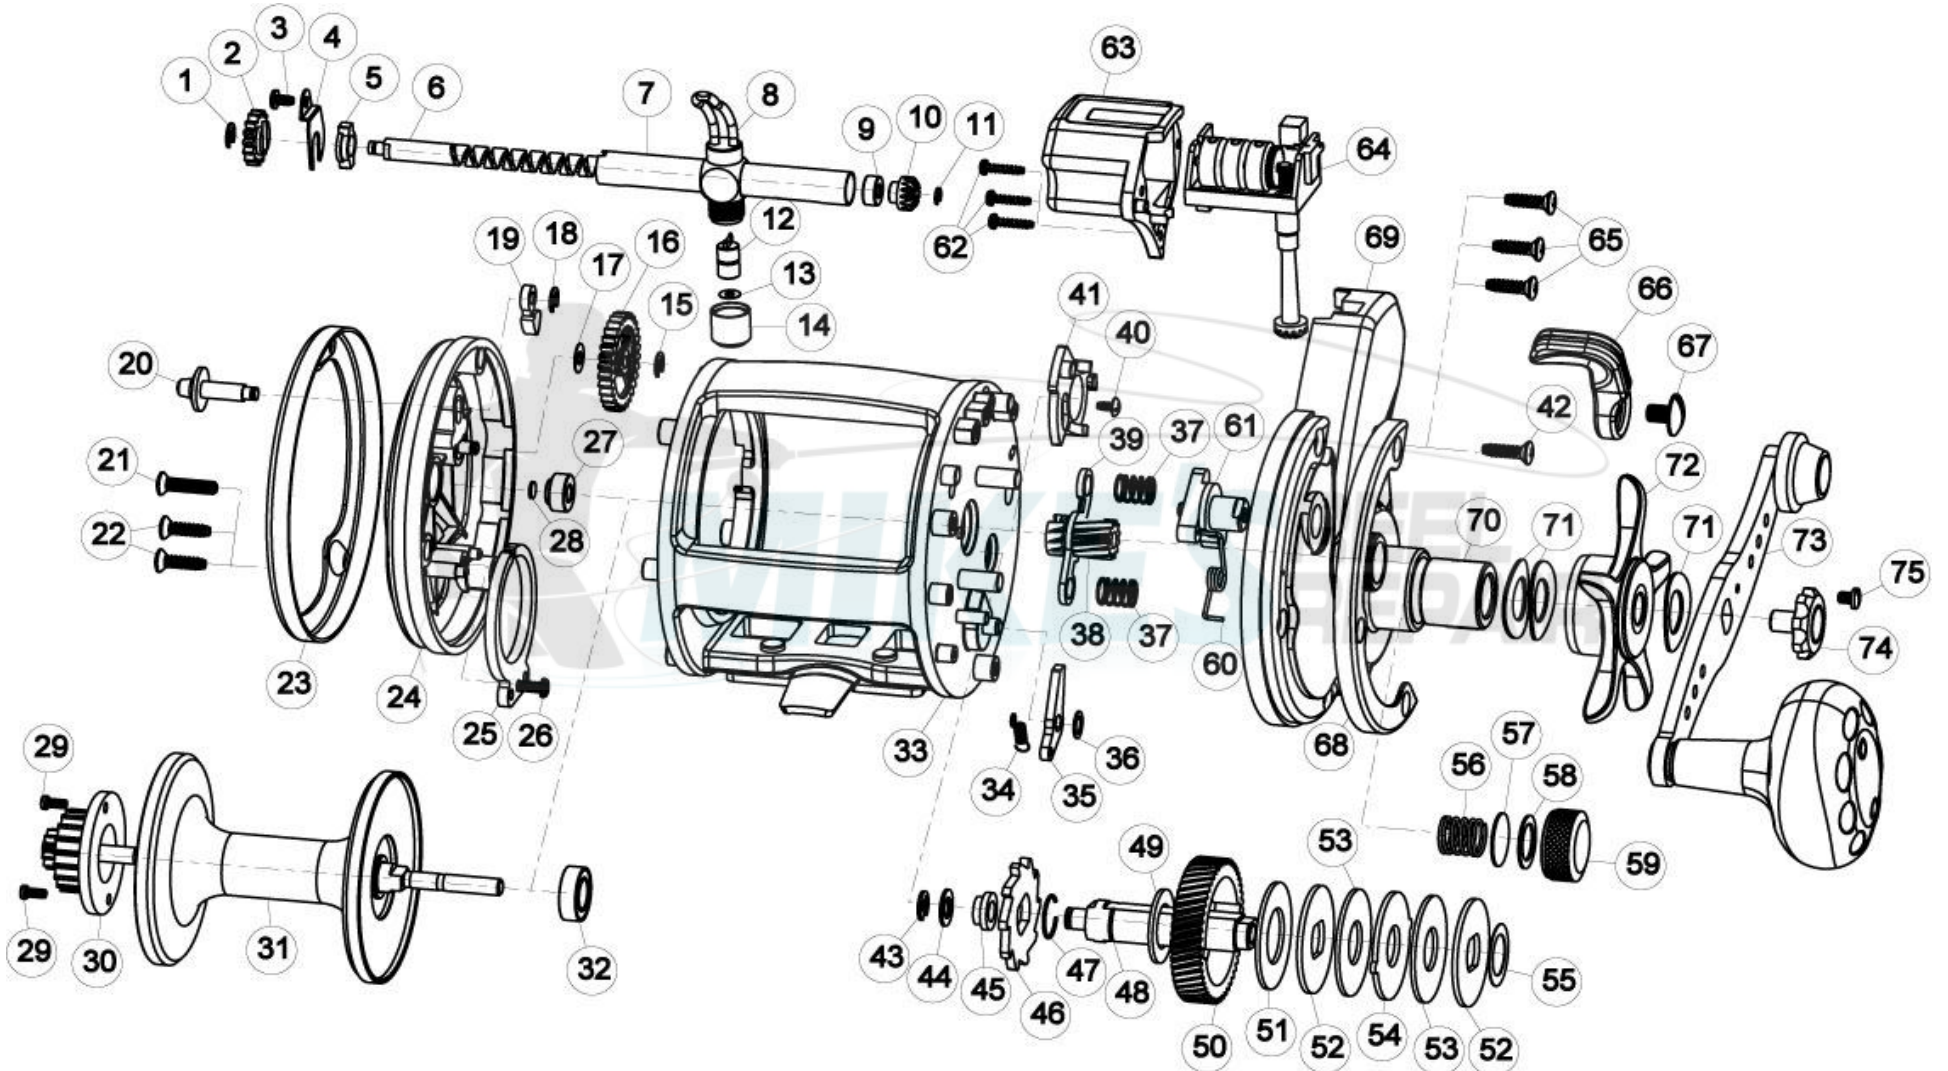

QUANTUM[®]

Controller CN30LCA

Controller CN30LCA

Quantum CN30 LCA Trolling Reel Part List

Key #	Description	Qty.	Part No.	Key #	Description	Qty.	Part No.
1	E-CLIP	1	NX092-01	39	CLUTCH FLIP LEVER	1	EI025-01
2	LINE GUIDE SHAFT GEAR	1	TI058-01	40	SCREW	1	SI125-01
3	SCREW	1	TI073-01	41	CLUTCH FLIP PLATE	1	EI093-01
4	LOCATION PLATE	1	TI140-01	42	SCREW	1	WI053-01
5	BUSHING	1	TI067-01	43	E-CLIP	1	QW120-01
6	WORM SHAFT	1	WI072-01	44	WASHER	1	TI038-01
7	LEVEL WIND GUARD	1	TI016-01	45	BUSHING	1	TI017-01
8	LINE GUIDE RING	1	TI347-01	46	RATCHET	1	FI083-01
9	BUSHING	1	RI068-01	47	C-RING	1	RI075-01
10	GEAR	1	VI127-01	48	GEAR SHAFT	1	TI008-01
11	E-CLIP	1	NX092-01	49	WASHER	1	TI111-01
12	LINE GUIDE PAWL	1	EI006-01	50	MAIN GEAR	1	TI012-01
13	WASHER	1	BV035-01	51	WASHER	1	TI045-02
14	LINE GUIDE HOLDER SCREW	1	EI007-01	52	KEY WASHER	2	TI059-01
15	E-CLIP	1	NX092-01	53	DRAG WASHER	2	TI045-01
16	GEAR	1	RI152-01	54	EAR WASHER	1	TI048-01
17	WASHER	1	TI032-01	55	ADJUSTMENT WASHER	1	WI060-01
18	E-CLIP	1	NX092-01	56	DRAG NUT SPRING	1	TI114-01
19	CLICK PATCH	1	EI114-01	57	WASHER	1	TI082-01
20	CLICK KNOB	1	EI109-01	58	WASHER	1	TI121-01
21	SCREW	1	TI057-01	59	DRAG NUT	1	TI033-01
22	SCREW	2	TI057-02	60	SPRING	1	TI097-01
23	LEFT SIDE GUARD	1	TI128-01	61	ECCENTRIC CAM	1	EI141-01
24	LEFT SIDE PLATE	1	TI023-01	62	SCREW	3	VI057-01
25	SPRING CLIP	1	EI110-01	63	LINE COUNTER COVER	1	WI143-01
26	SCREW	1	WW107-01	64	LINE COUNTER ASSEMBLY	1	WI362-01
27	BALL BEARING	1	PG027-01	65	SCREW	3	TI057-02
28	WASHER	1	EI035-01	66	FLIP LEVER	1	LI114-02
29	SCREW	2	SI050-01	67	SCREW	1	EI053-01
30	TRANSMISSION GEAR	1	RI112-01	68	RIGHT SIDE GUARD	1	WI147-01
31	SPOOL ASSY	1	TI321-01	69	RIGHT SIDE PLATE	1	WI024-01
32	BALL BEARING	1	CH028-01	70	BUSHING	1	TI081-01
33	FRAME	1	TI301-01	71	SPRING WASHER	3	RI046-01
34	SPRING	1	SI104-01	72	STAR DRAG	1	TI355-01
35	PAWL	1	TI063-01	73	HANDLE ASSEMBLY	1	TI318-01
36	WASHER	1	TI045-01	74	HANDLE SCREW NUT	1	TI003-01
37	CLUTCH COMP. SPRING	2	EI040-01	75	SCREW	1	HI033-01
38	PINION GEAR	1	RI011-01				