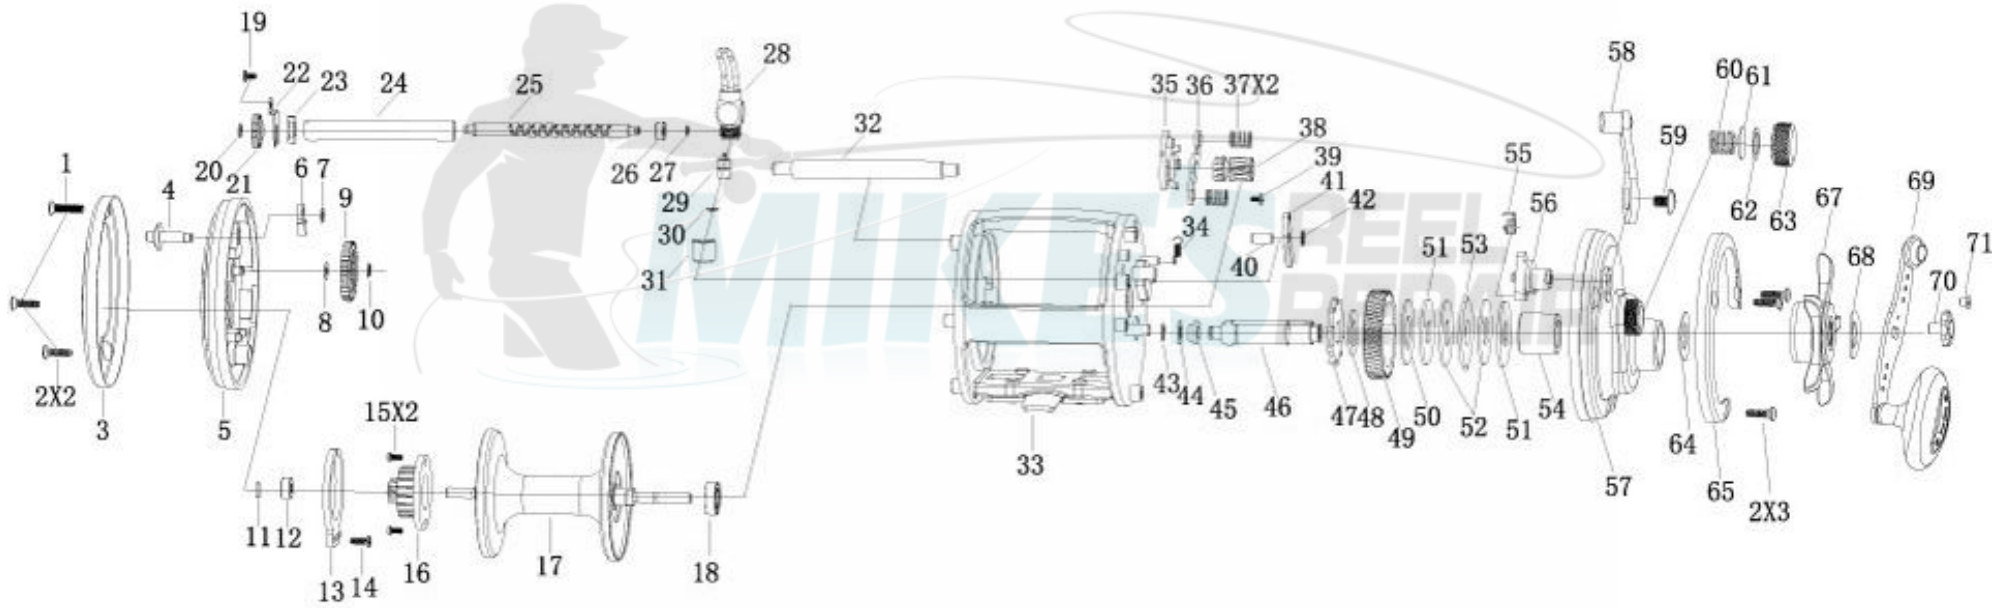

QUANTUM[®]

CN30

Controller

QUANTUM[®]

CN30

Controller

Quantum CN30 Trolling Reel Part List

Key #	Description	Qty.	Part No.	Key #	Description	Qty.	Part No.
1	SCREW	1	TI057-01	36	CLUTCH FLIP LEVER	1	EI025-01
2	SCREW	3	TI057-02	37	CLUTCH COMP.SPRING	2	EI040-01
3	LEFT SIDE GUARD	1	TI128-01	38	PINION GEAR	1	RI011-01
4	CLICK KNOB	1	EI109-01	39	SCREW	1	SI125-01
5	LEFT SIDE PLATE	1	TI023-01	40	PAWL PIN	1	RI100-01
6	CLICK PATCH	1	EI114-01	41	PAWL	1	TI063-01
7	E-CLIP	1	NX092-01	42	WASHER	1	TI045-01
8	WASHER	1	TI032-01	43	E-CLIP	1	QW120-01
9	GEAR	1	RI1152-01	44	WASHER	1	TI038-01
10	E-CLIP	1	NX092-01	45	BUSHING	1	TI017-01
11	WASHER	1	EI035-01	46	GEAR SHAFT	1	TI008-01
12	BALL BEARING	1	PG027-01	47	RATCHET	1	FI083-01
13	SPRING CLIP	1	EI110-01	48	WASHER	1	TI111-01
14	SCREW	1	WW107-01	49	MAIN GEAR	1	TI012-01
15	SCREW	2	SI050-01	50	WASHER	1	TI045-02
16	TRANSMISSION GEAR	1	RI112-01	51	KEY WASHER	1	TI059-01
17	SPOOL ASSY	1	TI321-01	52	DRAG WASHER	1	TI045-01
18	BALL BEARING	1	CH028-01	53	EAR WASHER	1	TI048-01
19	SCREW	1	TI073-01	54	BUSHING	1	TI081-01
20	E-CLIP	1	NX092-01	55	SPRING	1	TI097-01
21	LINE GUIDE SHAFT GEAR	1	TI058-01	56	ECCENTRIC CAM	1	EI141-01
22	LOCATION PLATE	1	TI140-01	57	RIGHT SIDE PLATE	1	TI024-01
23	BUSHING	1	TI067-01	58	FLIP KNOB	1	LI114-02
24	LEVEL WIND GUARD	1	TI016-01	59	SCREW	1	EI053-01
25	WORM SHAFT FOR LEVEL WIND	1	TI072-01	60	DRAG NUT SPRING	1	TI114-01
26	BUSHING	1	TI068-01	61	WASHER	1	TI082-01
27	E-CLIP	1	SV090-01	62	WASHER	1	TI121-01
28	LINE GUIDE RING	1	TI347-01	63	DRAG NUT	1	TI033-01
29	LINE GUIDE PAWL	1	EI006-01	64	WASHER	1	SI121-01
30	WASHER	1	BV035-01	65	RIGHT SIDE GUARD	1	TI147-01
31	LINE GUIDE SHAFT HOLDER NUT	1	EI007-01	67	STAR DRAG	1	TI355-01
32	LINE GUARD SHAFT	1	TI061-01	68	HANDLE ELASTIC WASHER	1	TI054-01
33	FRAME	1	TI301-01	69	HANDLE ASSY	1	TI318-01
34	SPRING	1	SI104-01	70	HANDLE SCREW NUT	1	TI003-01
35	CLUTCH FLIP PLATE	1	EI093-01	71	SCREW	1	HI033-01