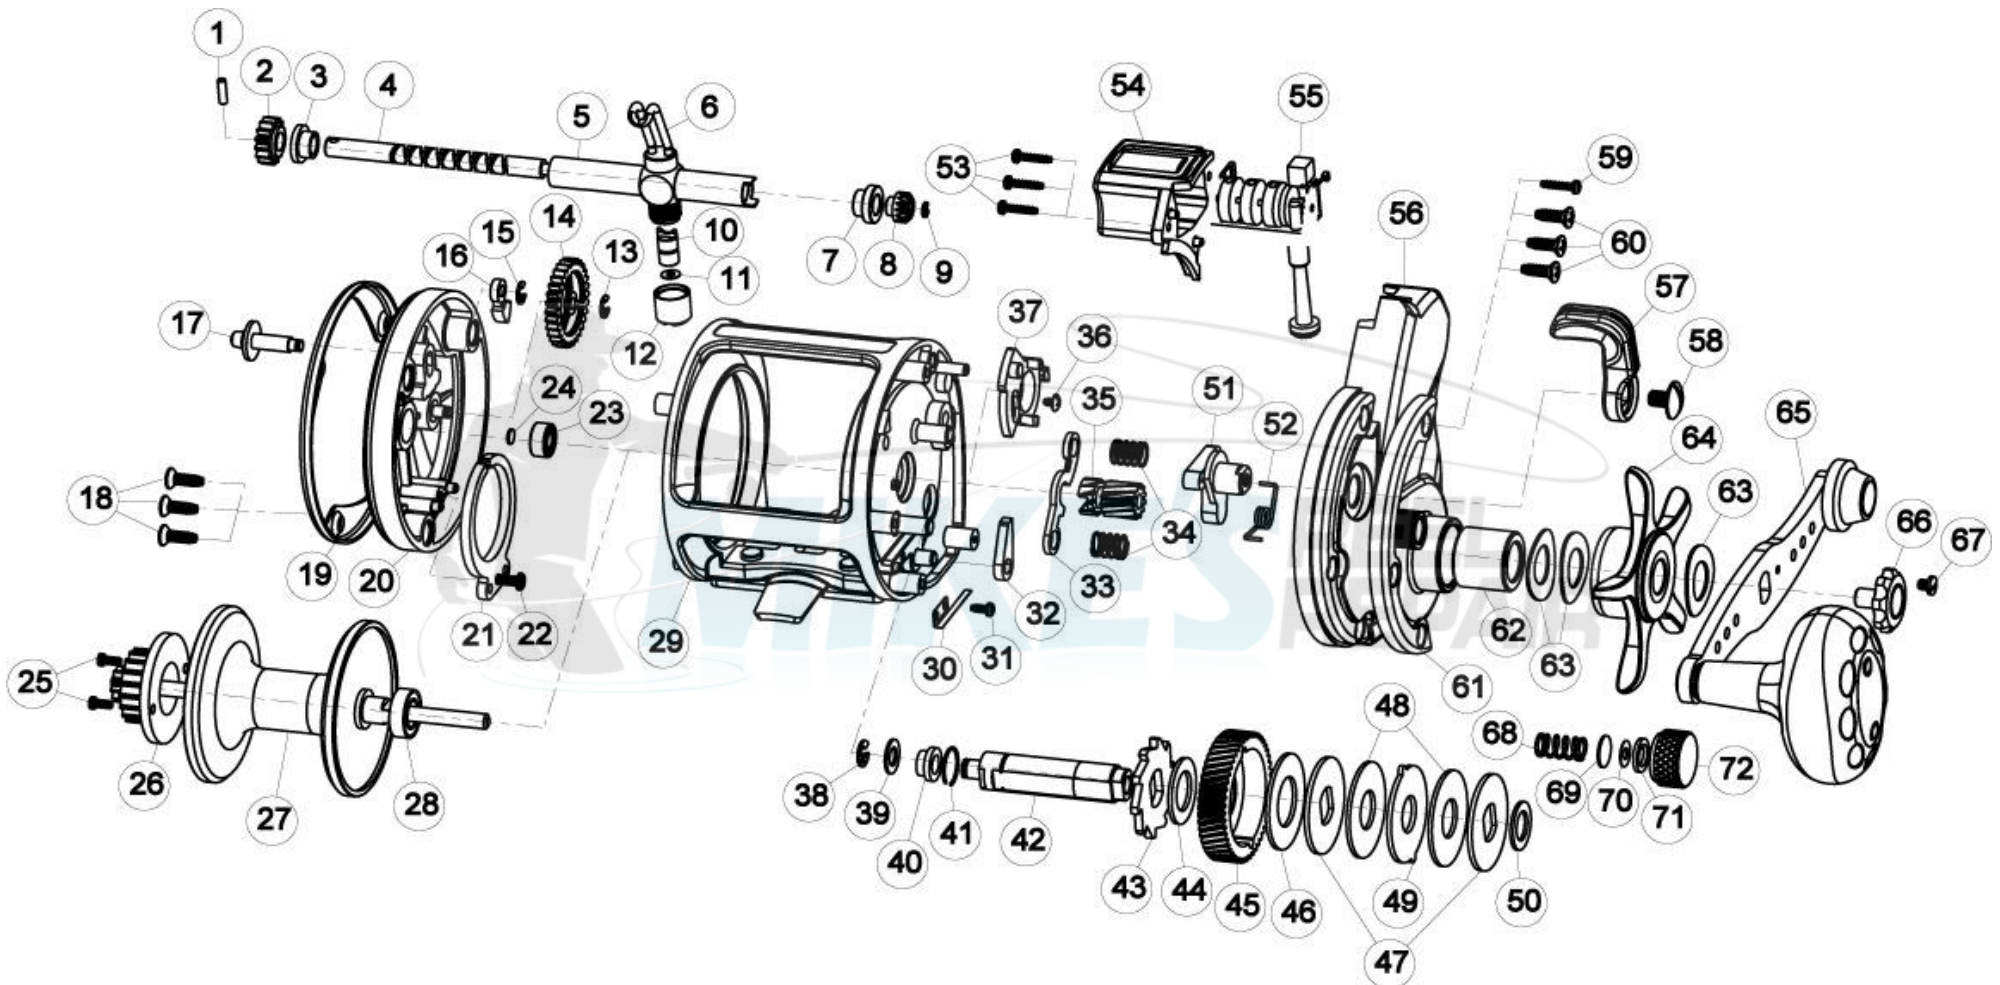

## Controller CN20LCA

### Quantum CN20LCA Trolling Reel Part List

Key #	Description	Qty.	Part No.	Key #	Description	Qty.	Part No.
1	PIN	1	RI093-01	37	CLUTCH FLIP PLATE	1	EI093-01
2	WORM SHAFT GEAR	1	RI085-01	38	E-CLIP	1	QW120-01
3	BUSHING	1	RI067-01	39	WASHER	1	FI035-01
4	WORM SHAFT	1	VI072-01	40	BUSHING	1	EI117-01
5	WORM SHAFT GUARD	1	RI016-01	41	C-CLIP	1	RI075-01
6	LINE GUIDE RING ASS'Y	1	RI347-01	42	GEAR SHAFT	1	RI008-01
7	BUSHING	1	RI068-01	43	GEAR	1	FI083-01
8	GEAR	1	VI127-01	44	WASHER	1	RI059-01
9	E-CLIP	1	NX092-01	45	DRIVE GEAR	1	RI012-01
10	LINE GUIDE PAWL	1	EI006-01	46	WASHER	1	TI045-02
11	WASHER	1	BV035-01	47	KEY WASHER	2	TI059-01
12	LINE GUIDE HOLDER SCREW	1	EI007-01	48	DRAG WASHER	2	TI045-01
13	E-CLIP	1	NX092-01	49	EAR WASHER	1	TI048-01
14	MIDDLE GEAR	1	RI152-01	50	ADJUSTMENT WASHER	1	RI060-01
15	E-CLIP	1	NX092-01	51	CLUTCH FLIP PLATE	1	EI141-01
16	CLICKER	1	EI114-01	52	CLUTCH SPRING	1	EI104-01
17	CLICK KNOB INSERT	1	EI109-01	53	SCREW	3	VI057-01
18	SCREW	3	RI123-01	54	LINE COUNTER COVER	1	VI143-01
19	LEFT SIDE GUARD	1	SI128-01	55	LINE COUNTER ASSEMBLY	1	VI362-01
20	LEFT SIDE PLATE	1	SI023-01	56	RIGHT SIDE PLATE	1	VI024-01
21	SPRING CLIP	1	EI110-01	57	FLIP LEVER	1	LI114-02
22	SCREW	1	WW107-01	58	SCREW	1	EI053-01
23	BALL BEARING	1	PG027-01	59	SCREW	1	RI094-01
24	WASHER	1	EI035-01	60	SCREW	3	RI123-01
25	SCREW	2	SI050-01	61	RIGHT SIDE GUARD	1	VI147-01
26	TRANSMISSION GEAR	1	RI112-01	62	BUSHING	1	TI081-01
27	SPOOL ASSY.	1	SI321-01	63	SPRING WASHER	3	RI046-01
28	BALL BEARING	1	GI017-01	64	STAR DRAG ASSY.	1	RI055-01
29	MAIN BODY	1	SI301-01	65	HANDLE ASSY	1	TI318-01
30	A/R SPRING	1	VI052-01	66	HANDLE SCREW NUT	1	TI003-01
31	SCREW	1	VI053-01	67	SCREW	1	HI033-01
32	PAWL	1	RI063-01	68	DRAG NUT SPRING	1	TI114-01
33	CLUTCH PLATE	1	EI025-01	69	WASHER	1	TI082-01
34	CLUTCH SPRING	2	EI040-01	70	WASHER	1	VI035-01
35	PINION	1	RI011-01	71	WASHER	1	TI121-01
36	SCREW	1	SI125-01	72	DRAG NUT	1	TI033-01