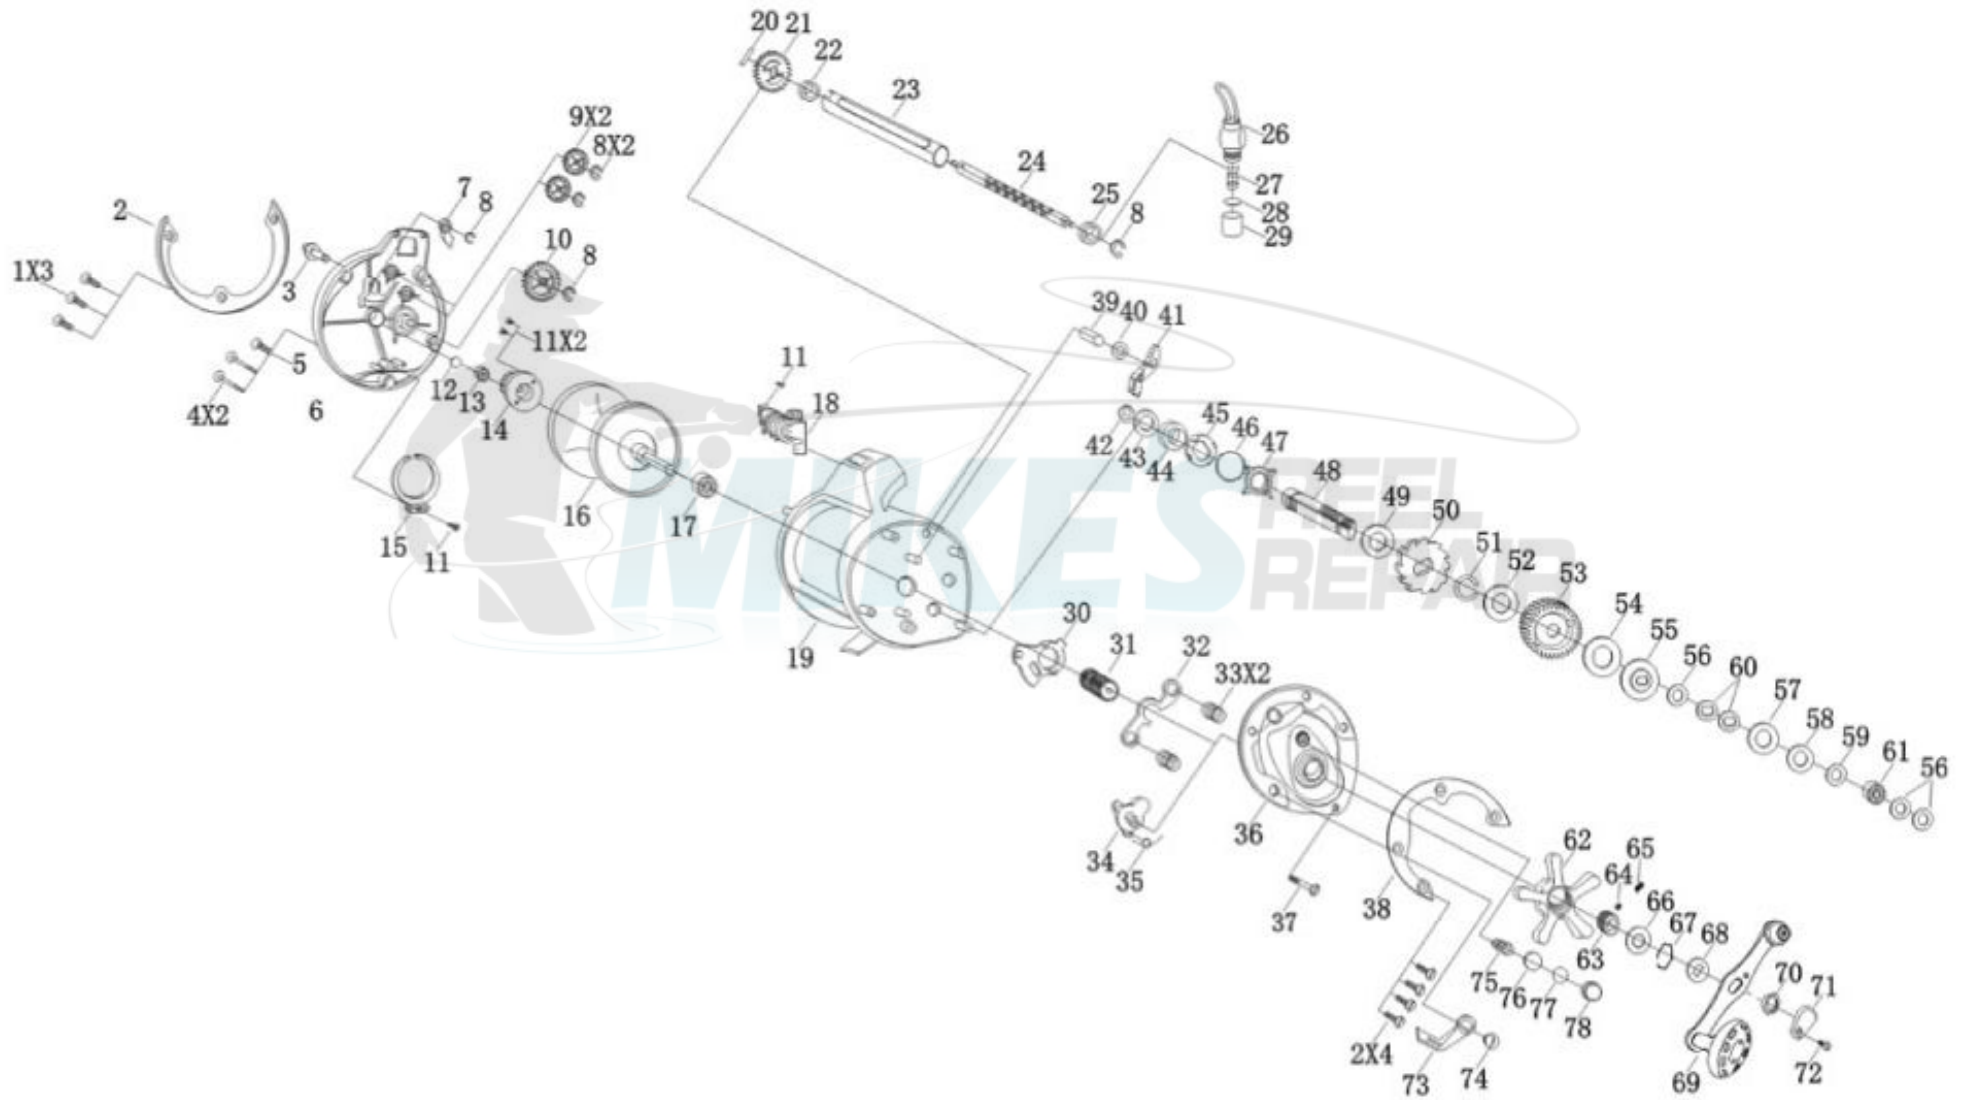

QUANTUM®

Controller CN20LC

Controller CN20LC

Fin-Nor Controller CN20LC Reel Part List

Key #	Description	Qty	Part No.	Key #	Description	Qty	Part No.
1	Side Cover Screw - A	3	RI123-01	40	Anti Reverse Pawl Washer	1	RI081-01
2	Palm Side Cover Metal Ring	1	RI113-01	41	Anti reverse Pawl Assembly	1	RI363-01
3	Bait Click Lever	3	EI109-01	42	E-Clip	1	QW120-01
4	Side Cover Screw - C	2	RI050-01	43	Washer	1	FI035-01
5	Side Cover Screw - D	1	RI076-01	44	Crank Shaft Bushing	1	EI117-01
6	Palm Side Cover	1	RI024-02	45	Trip Ratchet	1	EI038-01
7	Bait Click Pawl	1	EI114-01	46	Trip Ratchet Spring	1	EI097-01
8	E-Clip	3	NE092-01	47	Trip Ratchet Spring Holder	1	EI103-01
9	Idle Gear	2	RI127-01	48	Crank Shaft	1	RI008-01
10	Oscillate Pinion Gear	1	RI152-01	49	Anti Reverse Washer	1	RI111-01
11	Screw	2	WW107-01	50	Anti Reverse Ratchet - A	1	FI083-01
12	Spool Shaft Washer	1	EI035-01	51	C-Clip	1	RI075-01
13	Bushing	1	EI017-01	52	Anti Reverse Ratchet Washer	1	RI059-01
14	Oscillate Drive Gear	1	RI112-01	53	Drive Gear	1	RI012-01
15	Spring Clip	1	EI110-01	54	Drive Disc -A	1	RI048-01
16	Spool Assembly	1	RI321-01	55	Drag "D" Washer - A	1	RI045-01
17	Ball Bearing	1	GI017-01	56	Drag Key Washer	2	RI060-01
18	Line Counter	1	RI155-01	57	Drag Disc "B"	1	RI038-01
19	Frame Assembly	1	RI301-02	58	Drag "D" Washer - B	1	RI035-01
20	Pin	1	RI093-01	59	Washer	1	RI126-01
21	Oscillate Pinion Gear	1	RI085-01	60	Spring "D" Washer	2	EI046-01
22	Worm Shaft Bushing A	1	RI067-01	61	Ball Bearing	1	RI058-01
23	Worm Shaft Guide	1	RI016-01	62	Star Drag	1	RI055-01
24	Worm Shaft	1	RI072-01	63	Click Ratchet	1	RI108-01
25	Wrom Shaft Bushing B	1	RI068-01	64	Click Pawl	1	RI103-01
26	Line Guide Carrier Asembly	1	RI347-01	65	Click Spring	1	RI141-01
27	Line Guide Pawl	1	EI006-01	66	Washer	1	RI121-01
28	Line Guide Pawl Washer	1	BV035-01	67	Clip Ring	1	RI022-01
29	Line Guide Pawl Washer Screw	1	EI007-01	68	Washer	1	RI046-01
30	Release Slider	1	EI093-01	69	Handle Assembly	1	RI318-02
31	Pinion Gear	1	RI011-01	70	Handle Nut	1	EI033-01
32	Pinion Yoke	1	EI025-01	71	Handle Nut Cap	1	RI145-01
33	Pinion Yoke Spring	2	EI040-01	72	Handle Screw	1	HI033-01
34	Release Slider Cam	1	EI141-01	73	Release Lever	1	LI114-02
35	Release Slider Cam Spring	1	EI104-01	74	Release Lever Screw	1	EI053-01
36	Gear Side Cover Asembly	1	RI324-02	75	Tension Knob Spring	1	RI105-01
37	Side Cover Screw - B	1	RI094-01	76	Spool Cushion Washer	1	EI082-01
38	Gear Side Cover Metal Ring	1	RI159-01	77	Spool Tension Washer	1	EI032-01
39	Anti Reverse Pawl Post	1	RI100-01	78	Spool Tension Knob	1	GI033-01