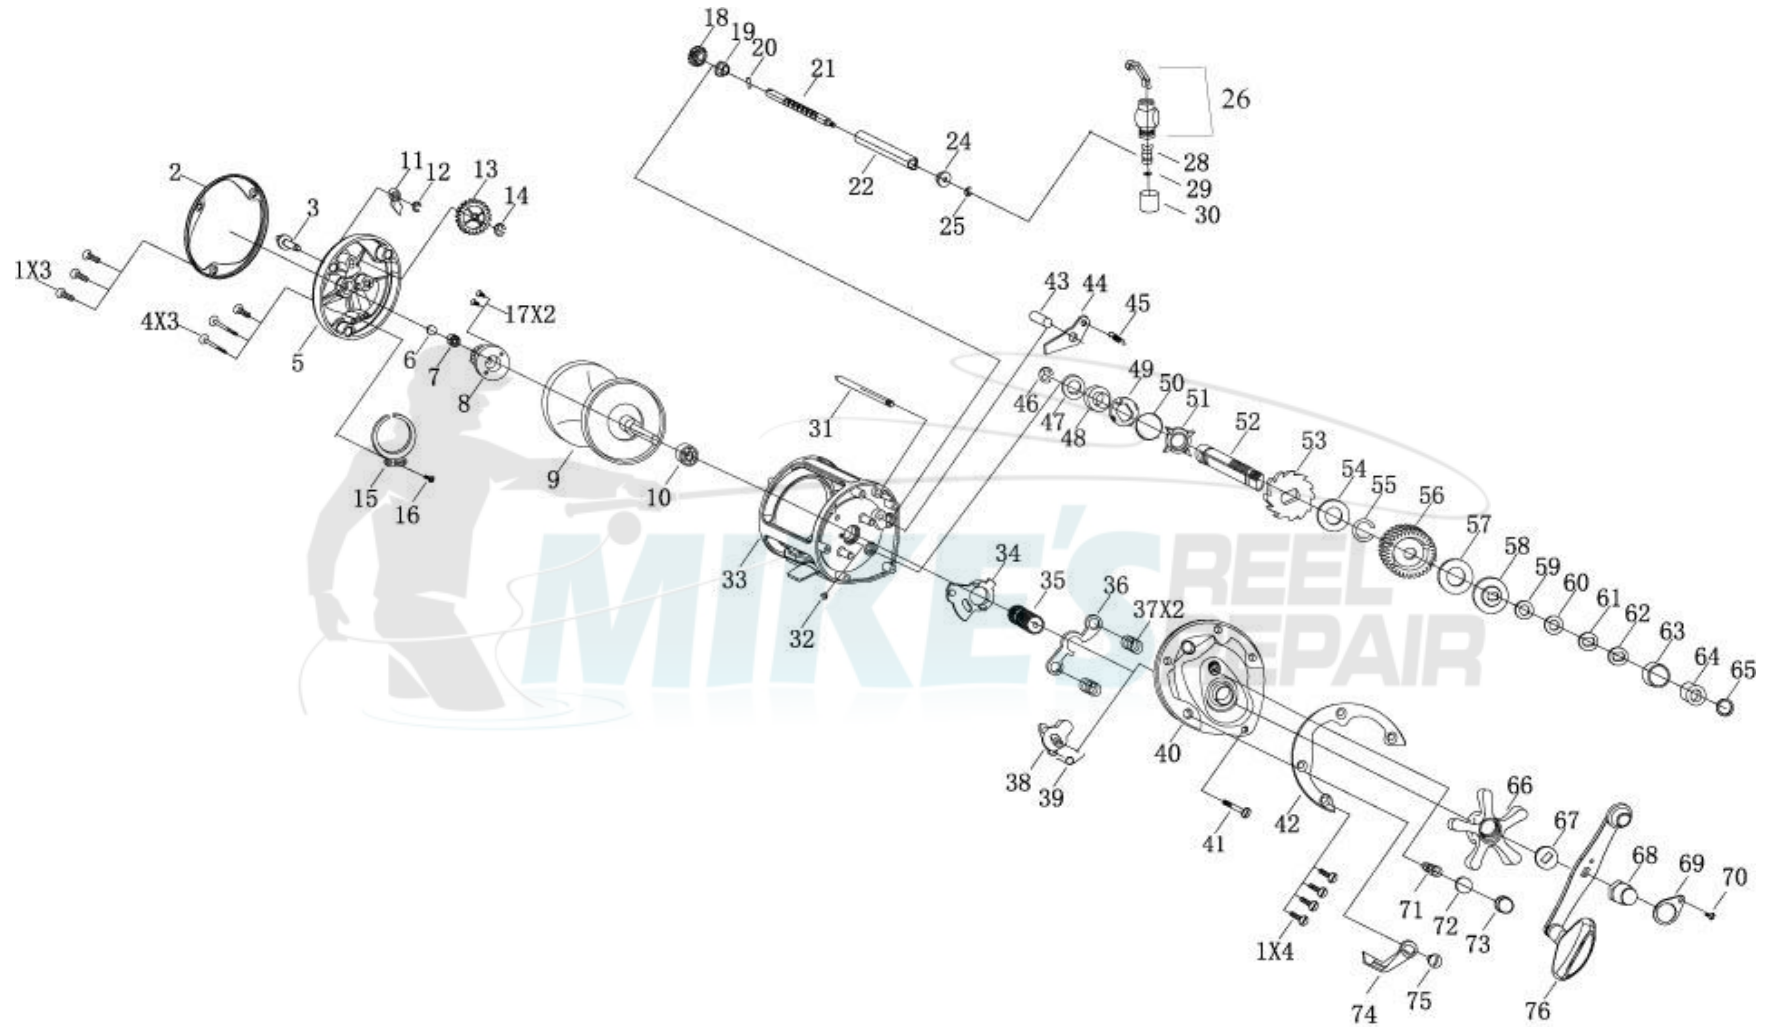

QUANTUM[®]

Controller

CN20

QUANTUM[®]

Controller

CN20

Quantum CN20 Trolling Reel Part List

| Key # | Description | Qty. | Part No. | Key # | Description | Qty. | Part No. |
|-------|---------------------------|------|----------|-------|-------------------------|------|----------|
| 1 | SCREW | 4 | RI123-01 | 40 | RIGHT SIDE PLATE | 1 | RI324-03 |
| 2 | LEFT SIDE GUARD | 1 | SI128-01 | 41 | SCREW | 1 | RI094-01 |
| 3 | CLICK KNOB INSERT | 1 | EI109-01 | 42 | RIGHT SIDE PLATE INSERT | 1 | RI159-01 |
| 4 | SCREW | 3 | N/A | 43 | PAWL PIN | 1 | RI100-01 |
| 5 | LEFT SIDE PLATE | 1 | SI023-01 | 44 | PAWL | 1 | RI063-01 |
| 6 | WASHER | 1 | EI035-01 | 45 | PAWL SPRING | 1 | SI104-01 |
| 7 | BALL BEARING | 1 | PG027-01 | 46 | E-CLIP | 1 | QW120-01 |
| 8 | TRANSMISSION GEAR | 1 | RI112-01 | 47 | WASHER | 1 | FI035-01 |
| 9 | SPOOL ASSY. | 1 | SI321-01 | 48 | BUSHING | 1 | EI117-01 |
| 10 | BALL BEARING | 1 | GI017-01 | 49 | CLUTCH FLIP PLATE | 1 | EI038-01 |
| 11 | CLICKER | 1 | EI114-01 | 50 | SPRING | 1 | EI097-01 |
| 12 | E-CLIP | 1 | NX092-01 | 51 | GEAR | 1 | EI103-01 |
| 13 | MIDDLE GEAR | 1 | RI152-01 | 52 | GEAR SHAFT | 1 | RI008-01 |
| 14 | E-CLIP | 1 | NX092-01 | 53 | GEAR | 1 | FI083-01 |
| 15 | SPRING CLIP | 1 | EI110-01 | 54 | WASHER | 1 | RI059-01 |
| 16 | SCREW | 1 | WW107-01 | 55 | C-CLIP | 1 | RI075-01 |
| 17 | SCREW | 2 | SI050-01 | 56 | DRIVE GEAR | 1 | RI012-01 |
| 18 | WORM SHAFT GEAR | 1 | RI085-01 | 57 | DRAG WASHER | 1 | RI048-01 |
| 19 | BUSHING | 1 | RI067-01 | 58 | KEY WASHER | 1 | RI045-01 |
| 20 | PIN | 1 | RI093-01 | 59 | WASHER | 1 | RI060-01 |
| 21 | WORM SHAFT FOR LEVEL WIND | 1 | RI072-01 | 60 | WASHER | 1 | RI060-01 |
| 22 | WORM SHAFT GUARD | 1 | RI016-01 | 61 | DRAG WASHER | 1 | EI046-01 |
| 24 | BUSHING | 1 | RI068-01 | 62 | SPRING WASHER | 1 | EI046-01 |
| 25 | E-CLIP | 1 | NX092-01 | 63 | BUSHING | 1 | SI081-01 |
| 26 | LINE GUIDE CARRIER ASSY. | 1 | RI347-01 | 64 | BUSHING | 1 | SI132-01 |
| 28 | LINE GUIDE PAWL | 1 | EI006-01 | 65 | WASHER | 1 | SI121-01 |
| 29 | WASHER | 1 | BV035-01 | 66 | STAR DRAG ASSY. | 1 | RI055-01 |
| 30 | LINE GUIDE HOLDER SCREW | 1 | EI007-01 | 67 | HANDLE SPRING WASHER | 1 | RI046-01 |
| 31 | LINE GUARD SHAFT | 1 | SI061-01 | 68 | HANDLE SCREW CAP | 1 | EI033-01 |
| 32 | SCREW | 1 | SI125-01 | 69 | LOCKING PLATE | 1 | RI145-01 |
| 33 | MAIN BODY | 1 | SI301-01 | 70 | SCREW | 1 | HI033-01 |
| 34 | CLUTCH FLIP PLATE | 1 | EI093-01 | 71 | DRAG NUT SPRING | 1 | RI105-01 |
| 35 | PINION | 1 | RI011-01 | 72 | WASHER | 1 | EI082-01 |
| 36 | CLUTCH PLATE | 1 | EI025-01 | 73 | DRAG NUT SPRING | 1 | GI033-01 |
| 37 | CLUTCH SPRING | 2 | EI040-01 | 74 | FLIP LEVER | 1 | LI114-02 |
| 38 | CLUTCH FLIP PLATE | 1 | EI141-01 | 75 | SCREW | 1 | EI053-01 |
| 39 | CLUTCH SPRING | 1 | EI104-01 | 76 | HANDLE ASSY. | 1 | RI318-02 |