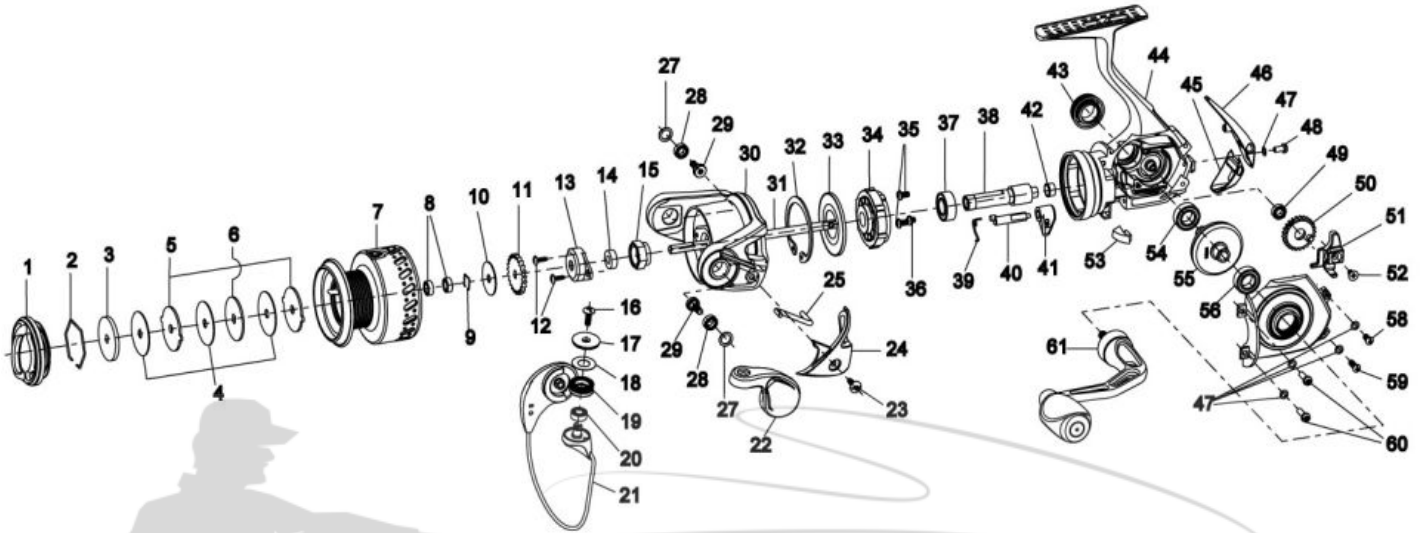

QUANTUM[®]

**Code
CD40F**

Quantum Code CD40F Spinning Reel Part List

Key #	Description	Part No.	Key #	Description	Part No.
1	Drag Knob Assembly	TK332-04	32	Clutch Retaining Ring	TK060-01
2	Retainer Ring	RQ038-01	33	Clutch Seal Plate	TK166-01
3	Drag Washer "D"	SQ080-01	34	Clutch Unit	CG463-01
4	Drag Washer "B"	RQ033-01	35	Pinion Bearing Screw "A"	TK057-01
5	Drag Washer "A"	RQ081-01	36	Pinion Bearing Screw "B"	TK057-11
6	Drag Washer "C"	RQ080-01	37	Pinion Ball Bearing	UK028-01
7	Spool Assembly	TK321-02	38	Pinion	SQ011-01
8	Spool Ball Bearing	EH158-01	39	Stopper Cam Spring	TK089-01
9	Bearing Retainer Ring	BG080-01	40	Stopper Cam	TK090-01
10	Spool Adjust Washer	PT030-01	41	Stopper Lever	RQ059-01
11	Click Gear	RQ037-01	42	Pinion Bushing	SQ141-03
12	Rotor Nut Lock Screw	RK094-01	43	Handle Screw Assembly	TK354-02
13	Rotor Nut Cover	TK214-01	44	Part Not Available	N/A
14	Main Shaft Bushing	TK213-01	45	Body Rear Cover "Bottom"	TK140-53
15	Rotor Nut	TK006-01	46	Body Rear Cover "Top"	TK140-01
16	Line Roller Screw	AQ108-01	47	Side Cover Screw Washer	RQ142-01
17	Line Roller Collar	BG104-01	48	Side Cover Screw "D"	RQ057-11
18	Line Roller Washer	DH102-01	49	O/S Gear Ball Bearing	EH158-01
19	Line Roller	CH004-01	50	O/S Gear	TQ053-01
20	Line Roller Ball Bearing	GH202-01	51	O/S Slider	TK025-01
21	Bail Assembly	CG347-02	52	Main Shaft Screw	RQ100-01
22	Arm Lever Assembly	CG307-02	53	Trip Ramp	TK119-01
23	A/L Cover Screw	GU077-01	54	Body Ball Bearing	BL157-01
24	Armler Cover	TK087-05	55	Drive Gear Assembly	SQ012-01
25	Kick Lever	TK019-01	56	Side Cover Ball Bearing	BL157-01
26	Bail Pivot Insert	N/A	57	Side Cover Assembly	TK323-04
27	Bail Pivot Bushing	TK110-01	58	Side Cover Screw "C"	SK057-11
28	Bail Pivot Ball Bearing	GH202-01	59	Side Cover Screw "B"	SK057-01
29	Bail Pivot Screw	TK111-01	60	Side Cover Screw "A"	RQ057-04
30	Part Not Available	N/A	61	Handle Assembly	TK318-01
31	Main Shaft	TQ015-02			