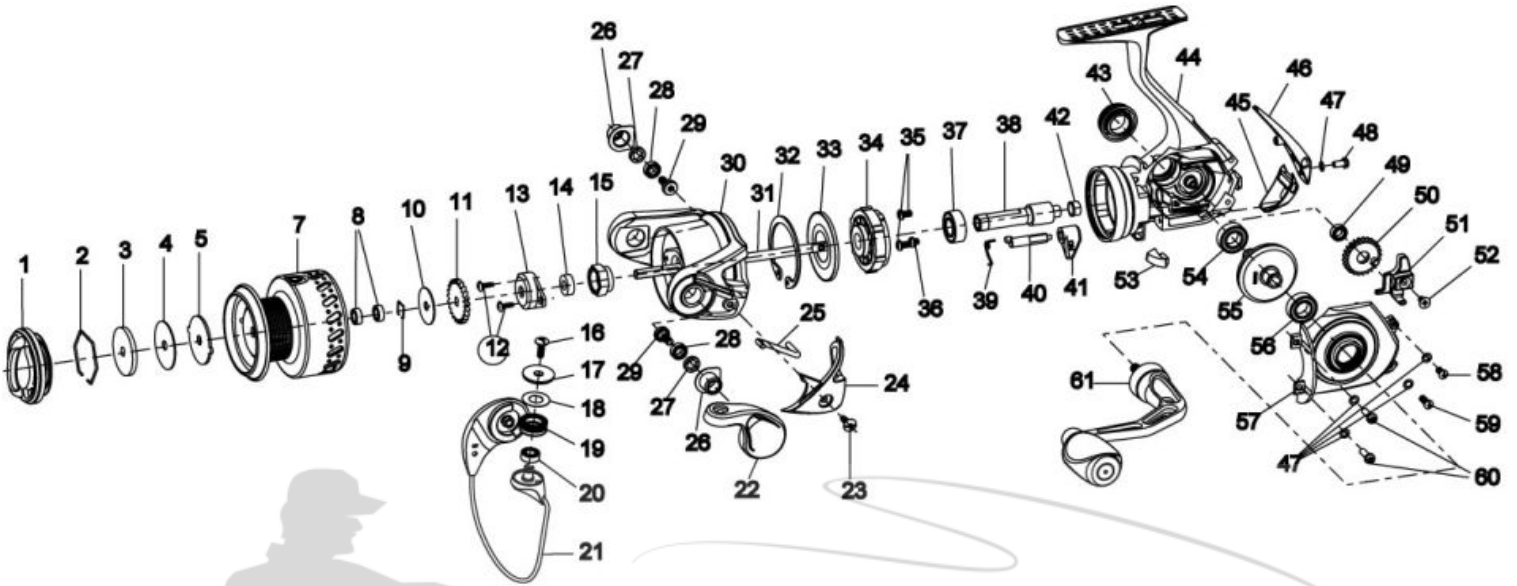

### CD20F

Quantum Code CD20F Spinning Reel Part List

Key #	Description	Part No.	Key #	Description	Part No.
1	Drag Knob Assembly	SK332-04	32	Clutch Retaining Ring	TK060-01
2	Retainer Ring	RQ038-01	33	Clutch Seal Plate	TK166-01
3	Drag Washer "D"	SQ080-01	34	Clutch Unit	BG463-01
4	Drag Washer "B"	RQ033-01	35	Pinion Bearing Screw "A"	TK057-01
5	Drag Washer "A"	RQ081-01	36	Pinion Bearing Screw "B"	TK057-11
6	Drag Washer "C"	N/A	37	Pinion Ball Bearing	BH028-01
7	Spool Assembly	SK321-02	38	Pinion	RQ011-01
8	Spool Ball Bearing	EH158-01	39	Stopper Cam Spring	TK089-01
9	Bearing Retainer Ring	BG080-01	40	Stopper Cam	TK090-01
10	Spool Adjust Washer	PT030-01	41	Stopper Lever	RQ059-01
11	Click Gear	RQ037-01	42	Pinion Bushing	RQ141-03
12	Rotor Nut Lock Screw	RK094-01	43	Handle Screw Assembly	TK354-02
13	Rotor Nut Cover	SK214-01	44	Part Not Available	N/A
14	Main Shaft Bushing	SK213-01	45	Body Rear Cover "Bottom"	SK140-53
15	Rotor Nut	SK006-01	46	Body Rear Cover "Top"	SK140-01
16	Line Roller Screw	AQ108-01	47	Side Cover Screw Washer	RQ142-01
17	Line Roller Collar	BG104-01	48	Side Cover Screw "D"	RQ057-11
18	Line Roller Washer	DH102-01	49	O/S Gear Ball Bearing	EH158-01
19	Line Roller	CH004-01	50	O/S Gear	RQ053-01
20	Line Roller Ball Bearing	GH202-01	51	O/S Slider	RQ025-01
21	Bail Assembly	BG347-02	52	Main Shaft Screw	RQ100-01
22	Arm Lever Assembly	BG307-02	53	Trip Ramp	SK119-01
23	A/L Cover Screw	GU077-01	54	Body Ball Bearing	CH028-01
24	Armler Cover	SK087-05	55	Drive Gear Assembly	RQ012-01
25	Kick Lever	SK019-01	56	Side Cover Ball Bearing	CH028-01
26	Bail Pivot Insert	TK112-01	57	Side Cover Assembly	SK323-04
27	Bail Pivot Bushing	TK109-01	58	Side Cover Screw "C"	SK057-11
28	Bail Pivot Ball Bearing	EH158-01	59	Side Cover Screw "B"	SK057-01
29	Bail Pivot Screw	TK111-01	60	Side Cover Screw "A"	RQ057-04
30	Part Not Available	N/A	61	Handle Assembly	SK318-01
31	Main Shaft	RQ015-01			