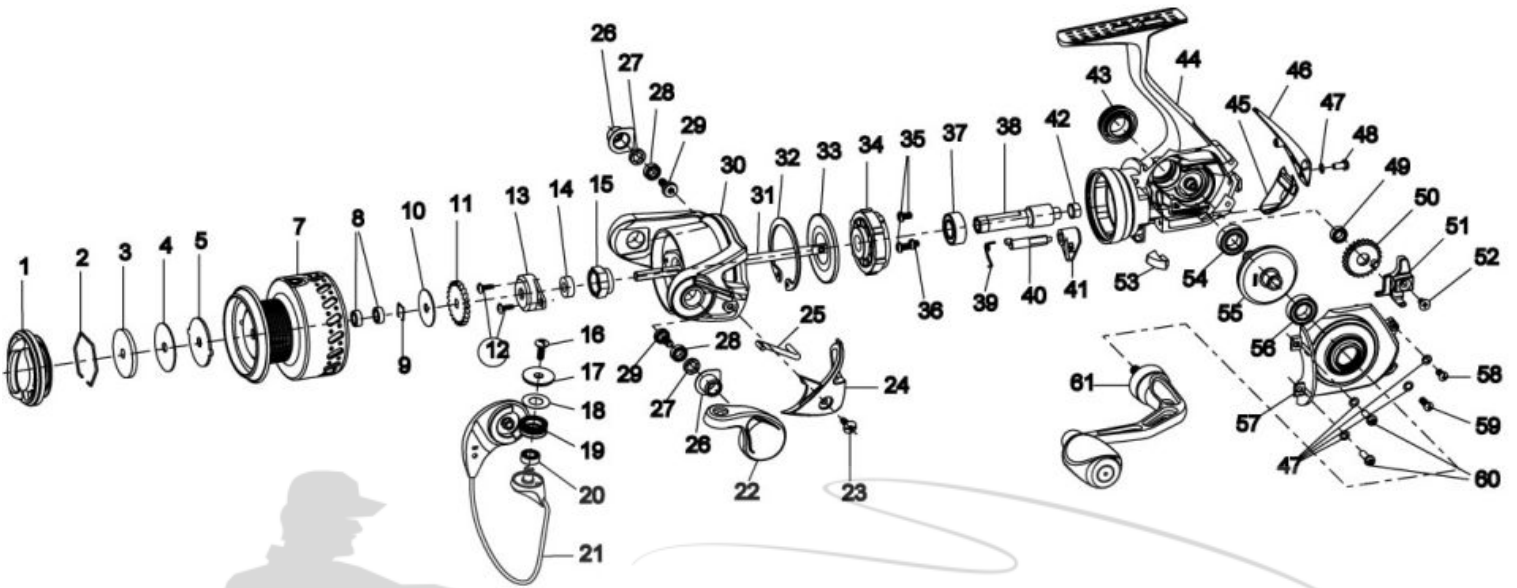

QUANTUM[®]

Code

CD10F

Quantum Code CD10F Spinning Reel Part List

Key #	Description	Part No.	Key #	Description	Part No.
1	Drag Knob Assembly	RK332-04	32	Clutch Retaining Ring	RK060-01
2	Retainer Ring	RQ038-01	33	Clutch Seal Plate	RK166-01
3	Drag Washer "D"	SQ080-01	34	Clutch Unit	AG463-01
4	Drag Washer "B"	RQ033-01	35	Pinion Bearing Screw "A"	TK057-21
5	Drag Washer "A"	RQ081-01	36	Pinion Bearing Screw "B"	TK057-21
6	Drag Washer "C"	N/A	37	Pinion Ball Bearing	CH028-01
7	Spool Assembly	RK321-02	38	Pinion	PQ011-01
8	Spool Ball Bearing	EH158-01	39	Stopper Cam Spring	RK089-01
9	Bearing Retainer Ring	TK034-01	40	Stopper Cam	RK090-01
10	Spool Adjust Washer	PT030-01	41	Stopper Lever	RQ059-01
11	Click Gear	RQ037-01	42	Pinion Bushing	PQ141-03
12	Rotor Nut Lock Screw	RK094-01	43	Handle Screw Assembly	TK354-02
13	Rotor Nut Cover	RK214-01	44	Part Not Available	N/A
14	Main Shaft Bushing	SK213-01	45	Body Rear Cover "Bottom"	RK140-53
15	Rotor Nut	SK006-01	46	Body Rear Cover "Top"	RK140-01
16	Line Roller Screw	AQ108-01	47	Side Cover Screw Washer	RQ142-01
17	Line Roller Collar	AG104-01	48	Side Cover Screw "D"	RQ057-11
18	Line Roller Washer	PQ102-01	49	O/S Gear Ball Bearing	EH158-01
19	Line Roller	PQ004-01	50	O/S Gear	PQ053-01
20	Line Roller Ball Bearing	GH202-01	51	O/S Slider	PQ025-01
21	Bail Assembly	AG347-02	52	Main Shaft Screw	RQ100-01
22	Arm Lever Assembly	AG307-02	53	Trip Ramp	RK119-01
23	A/L Cover Screw	GU077-01	54	Body Ball Bearing	CH027-01
24	Armler Cover	RK087-05	55	Drive Gear Assembly	PQ012-01
25	Kick Lever	RK019-01	56	Side Cover Ball Bearing	CH028-01
26	Bail Pivot Insert	TK112-01	57	Side Cover Assembly	RK323-04
27	Bail Pivot Bushing	TK109-01	58	Side Cover Screw "C"	SK057-11
28	Bail Pivot Ball Bearing	EH158-01	59	Side Cover Screw "B"	SK057-01
29	Bail Pivot Screw	TK111-01	60	Side Cover Screw "A"	RQ057-04
30	Part Not Available	N/A	61	Handle Assembly	RK318-01
31	Main Shaft	PQ015-02			