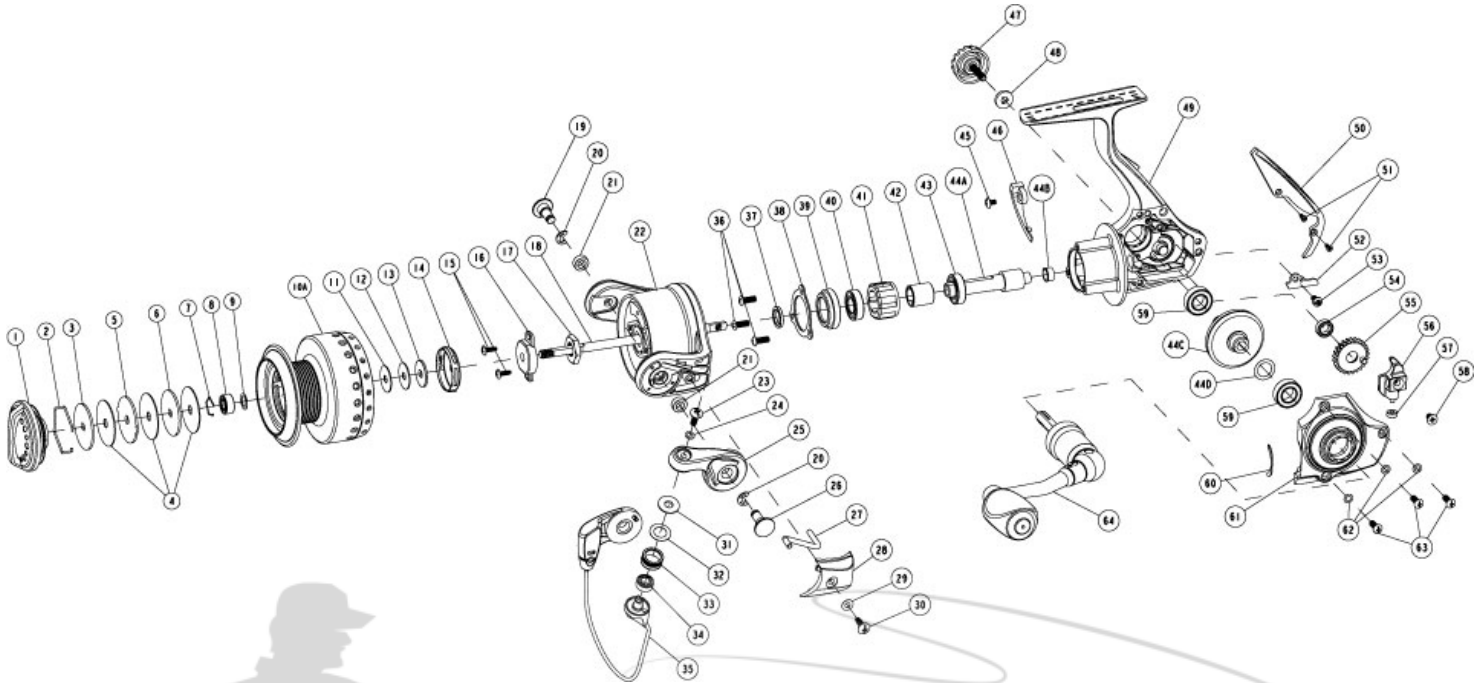

QUANTUM[®]

Catalyst

CT40PTiC

Quantum CT40PTiC Spinning Reel Part List

Key #	Description	Qty.	Part No.	Key #	Description	Qty.	Part No.
1	Drag Knob Assembly	1	RG332-11	31	Line Roller Collar	1	CH102-01
2	Retainer Ring	1	RQ038-01	32	Line Roller Washer	1	DH102-01
3	Drag Washer "D"	1	SQ080-01	33	Line Roller	1	DH004-02
4	Drag Washer "B"	3	RQ033-01	34	Line Roller Ball Bearing	1	GH202-01
5	Drag Washer "A"	1	PG081-02	35	Bail Assembly	1	RG347-11
6	Drag Washer "D"	1	RQ080-51	36	Screw	3	RQ057-01
7	Spool Ball Bearing Retainer	1	HV080-01	37	Rotor Adjust Washer	1	CAB110-01
8	Spool Ball Bearing	1	GH202-01	38	Clutch Retainer	1	CAB060-01
9	Spool Ball Bearing Washer	1	RG080-01	39	Ball Bearing Holder	1	CAB166-01
10	Spool Assembly Kit	1	RG4320-11	40	Pinion Ball Bearing	1	FA117-01
	10A-Spool Assembly	1	N/A	41	Clutch Unit	1	CAB063-01
	2-Retainer Ring	1	RQ038-01	42	Clutch Sleeve	1	UK139-01
	3- Drag Washer "D"	1	SQ080-01	43	Pinion Ball Bearing	1	UK028-01
	4- Drag Washer "B"	3	RQ033-01	44	Gear Kit	1	CAB4011-01
	5- Drag Washer "A"	1	PG081-02	44A-Pinion	1	RG011-01	
	6- Drag Washer "D"	1	RQ080-51	44B-Pinion Bushing	1	SQ141-03	
	7-Spool Ball Bearing Retainer	1	HV080-01	44C-Drive Gear	1	SQ012-01	
	8-Spool Ball Bearing	1	PG027-01	42D-Drive Gear Adjust Wahser	1	GU105-11	
	9-Spool Ball Bearing Washer	1	RG080-01	45	Trip Bumper Screw	1	AAB057-01
11	Spool Adjust Washer	1	PG030-02	46	Trip Bumper	1	CAB119-01
12	Spool Adjust Washer	1	PG030-01	47	Handle Screw Assembly	1	TK373-21
13	Spool Washer	1	PG080-01	48	Handle Screw Washer	1	TH105-01
14	Spool Click Unit	1	PG4114-01	49	Body Assembly	1	GAB301-01
15	Rotor Nut Lock Screw	2	RQ094-01	50	Body Rear Cap	1	SG250-01
16	MainShaft Bushing	1	SQ214-01	51	Screw	2	PG107-01
17	Rotor Nut	1	TH006-01	52	O/S Slider Retainer	1	RG078-01
18	Main Shaft	1	CAB015-01	53	Screw	1	SK057-01
19	Pin	1	QQ042-01	54	O/S Gear Ball Bearing	1	CT157-01
20	E-Clip	2	GH034-01	55	O/S Gear Assembly	1	TQ353-01
21	Rotor Ball Bearing	2	EH158-01	56	O/S Slider	1	TK025-01
22	Rotor Assembly	1	RG309-11	57	O/S Slider Bushing	1	PG227-01
23	Line Roller Screw	1	AQ108-02	58	Main Shaft Screw	1	RQ100-01
24	Washer-Screw	1	RQ142-01	59	Body Ball Bearing	2	BL157-01
25	Arm Lever Assembly	1	RG307-11	60	Pad	1	PG140-01
26	Pin	1	PG042-11	61	Side Cover Assembly	1	GAB323-01
27	Kick Lever	1	RG019-01	62	Side Cover Screw Washer	3	RQ142-01
28	Arm Lever Cover	1	RG087-03	63	Side Cover Screw	3	RQ057-01
29	Arm Lever Cover Washer	1	SQ142-01	64	Handle Assembly	1	SG318-03
30	Arm Lever Cover Screw	1	GU077-02				