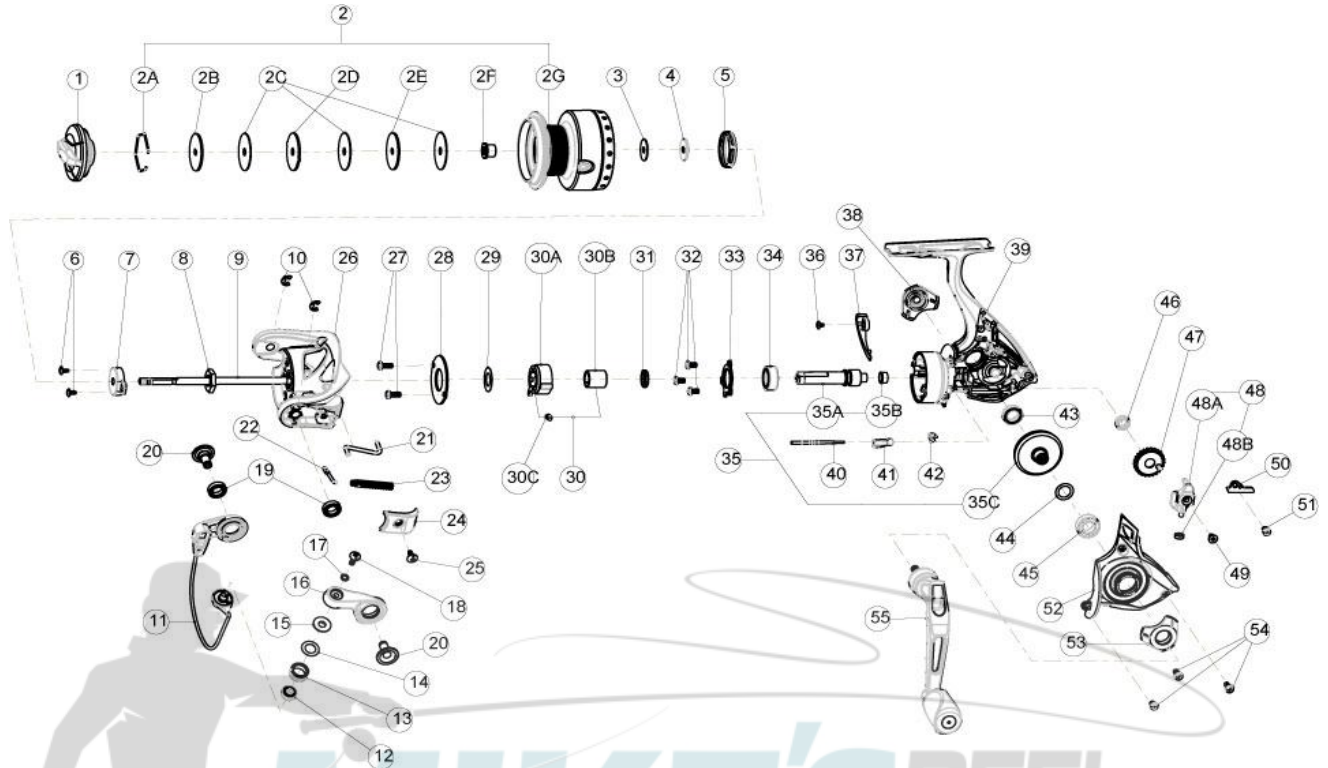

QUANTUM[®]

Catalyst

CT30PTiD

CATALYST SPINNING REEL PART LIST

Key #	Description	Part No. CT30PTiD	Qty.	Key #	Description	Part No. CT30PTiD	Qty.
1	Drag Knob Assembly	WAB332-01	1	30	One Way Clutch Kit	WAB463-01	1
2	Spool Kit	XAB421-02	1		32A - One Way Clutch	EAB063-01	1
	2A - Retaining Ring	RQ038-01	1		32B - Clutch Sleeve	AAB139-01	1
	2B - Drag Washer "D"	RQ080-02	1		32C - Coil Spring	WAB216-01	1
	2C - Drag Washer "B"	RQ033-01	3	31	Spacer	WAB056-01	1
	2D - Drag Washer "A"	PG081-01	1	32	Screw - Retainer	TK057-01	3
	2E - Drag Washer "D"	RQ080-01	1	33	Retainer - Pinion Ball Bearing	WAB078-01	1
	2F - Ball Bearing	PG027-01	1	34	Ball Bearing - Pinion	BH028-01	1
	2G - Spool Assembly	XAB321-02	1	35	Gear Kit	WAB412-02	1
3	Spool Adjust Washer	PG030-01	1		33A - Pinion	WAB011-02	1
4	Washer - Spool	PG080-01	1		33B - Bushing	RQ141-03	1
5	Spool Click unit	RG4114-01	1		33B - Drive Gear	QT012-01	1
6	Screw	RQ094-01	2	36	Screw - Trip Bumper	WAB077-01	1
7	Bushing - Main Shaft	RQ214-01	1	37	Trip Bumper	AAB119-02	1
8	Nut - Rotor	SH006-01	1	38	Dust Cap	XAB054-02	1
9	Main Shaft	WAB015-02	1	39	Body Assembly	WAB301-02	1
10	E-Clip	GH034-01	2	40	Cam - A/R Lever	WAB090-01	1
11	Bail Assembly	XAB347-02	1	41	A/R Lever	WAB059-01	1
12	Ball Bearing - Line Roller	GH202-01	1	42	Leaf Spring - A/R Lever	WAB089-01	1
13	Line Roller	PQ004-03	1	43	Ball Bearing - Body	CH027-01	1
14	Washer - Line Roller	PQ102-51	1	44	Washer - Drive Gear	PG105-02	1
15	Collar - Line Roller	PQ102-01	1	45	Ball Bearing - Side Cover	CH028-01	1
16	Arm Lever	WAB007-02	1	46	Ball Bearing - O/S Gear	CT157-01	1
17	Washer	RQ142-01	1	47	O/S Gear Assembly	RQ353-01	1
18	Screw - Line Roller	AQ108-02	1	48	O/S Slider Kit	PG425-01	1
19	Ball Bearing - A/Lever & B/Holder	BAA158-01	2		48A - O/S Slider Assembly	PG325-01	1
20	Pin	WAB042-02	2		48B - Bushing	PG227-01	1
21	Kick Lever	XAB162-01	1	49	Screw - Main Shaft	RQ100-01	1
22	Cam	WAB163-01	1	50	Retainer - O/S Slider	WP078-01	1
23	Coil Spring	WAB148-01	1	51	Screw - Retainer	TK057-01	1
24	Rotor Cover	WAB087-02	1	52	Side Cover Assembly	WAB323-02	1
25	Screw - Rotor Cover	GU077-02	1	53	Side Cover Cosmetic Cap	XAB142-02	1
26	Rotor	XAB009-02	1	54	Side Cover Screw	RQ057-02	3
27	Screw	WAB142-01	1	55	Handle Assembly	WAB318-02	1
28	Retainer - Clutch	WAB060-01	1				
29	Washer - Rotor	PG105-04	1				