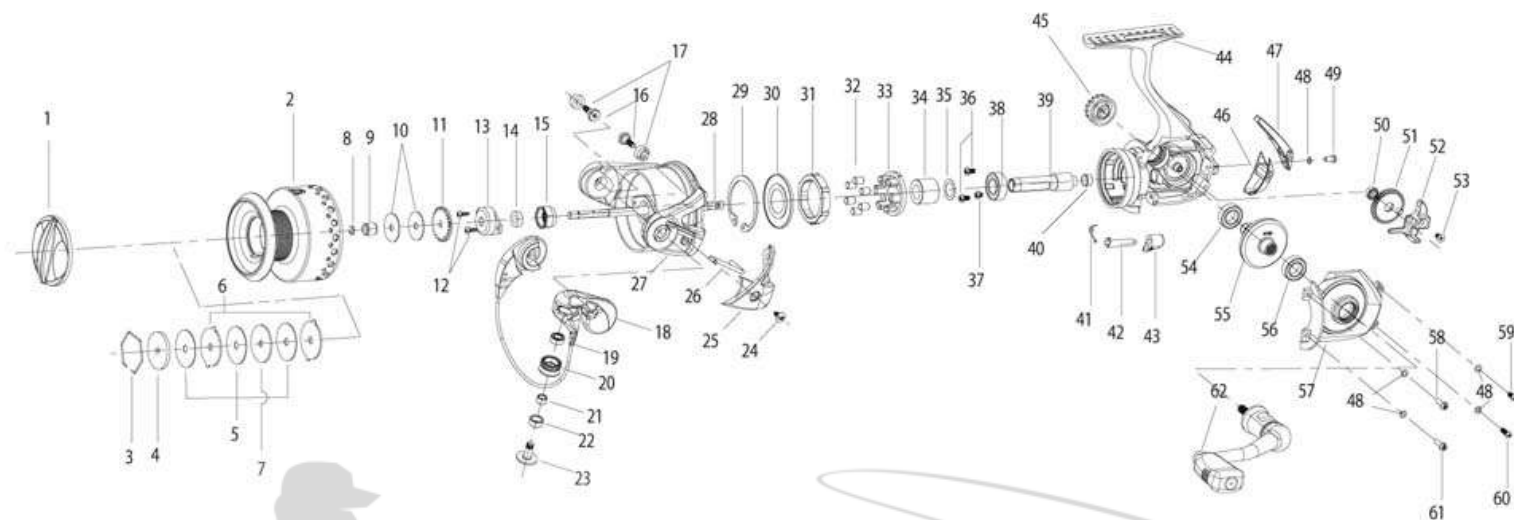

Catalyst PTi-A Parts Diagram - CT30PTi-A / CT40PTi-A

KEY #	DESCRIPTION	Catalyst 30	Catalyst 40	KEY #	DESCRIPTION	Catalyst 30	Catalyst 40
1	Drag Knob Assembly	TK332-03	TK332-03	32	Clutch Roller	TK165-01	TK165-01
2	Spool	TK021-01	TK021-51	33	Clutch Roller Retainer	TK040-01	TK040-01
3	Drag Retainer	RQ038-01	RQ038-01	34	Clutch Sleeve	TK139-01	TK139-01
4	Drag Washer "D"	SQ080-01	SQ080-01	35	Pinion Washer	AT110-01	AT110-01
5	Drag Washer "B"	RQ033-01	RQ033-01	36	Pinion Bearing Screw "A"	TK057-01	TK057-01
6	Drag Washer "A"	RQ081-01	RQ081-01	37	Pinion Bearing Screw "B"	TK057-11	TK057-11
7	Drag Washer "C"	RQ080-01	RQ080-01	38	Pinion Ball Bearing	UK028-01	UK028-01
8	Retainer Clip	TK034-01	TK034-01	39	Pinion Gear	SQ011-01	SQ011-01
9	Spool Sleeve	TK121-01	TK121-01	40	Pinion Bushing	SQ141-01	SQ141-01
9A	Spool Bearing	N/A	N/A	41	Stopper Cam Spring	TK089-01	TK089-01
10	Spool Adjust Washer	RK030-01	RK030-01	42	Stopper Cam	TK090-01	TK090-01
11	Click Gear	RQ037-01	RQ037-01	43	Stopper Lever	RQ059-01	RQ059-01
12	Rotor Nut Lock Screw	RQ094-01	RQ094-01	44	Body Sub-Assembly	TK201-03	TK201-53
13	Rotor Nut Cover	TK214-01	TK214-01	45	Handle Cap	AT073-76	AT073-76
14	Main Shaft Bushing	TK213-01	TK213-01	46	Body Rear Cover - Top	TK140-02	TK140-02
15	Rotor Nut	TK006-01	TK006-01	47	Body Rear Cover - Bottom	TK140-52	TK140-52
16	Bail Pivot Screw	TK111-01	TK111-01	48	Body Cover Screw Washer	RQ142-01	RQ142-01
17	Bail Pivot Bushing	TK109-01	TK109-01	49	Body Rear Cover Screw	RQ057-11	RQ057-11
17A	Bail Pivot Insert	N/A	N/A	50	O/S Gear Ball Bearing	EH158-01	EH158-01
18	Bail Assembly	SK347-01	SK347-01	51	O/S Gear	TQ053-51	TQ053-51
19	Line Roller Bearing	GH202-01	GH202-01	52	Oscillation Slider	TK025-01	TK025-01
20	Line Roller	TK004-01	TK004-01	53	Main Shaft Screw	RQ100-01	RQ100-01
21	Line Roller Sleeve	TK114-01	TK114-01	54	Body Ball Bearing	BL157-01	BL157-01
22	Line Roller Bushing	TK104-01	TK104-01	55	Drive Gear Assembly	AT312-51	AT312-51
23	Line Roller Screw	TK108-01	TK108-01	56	Body Cover Ball Bearing	BL157-01	BL157-01
24	Arm Lever Cover Screw	GU077-01	GU077-01	57	Body Cover Assembly	TK123-03	TK123-03
25	Arm Lever Cover	TK087-02	TK087-02	58	Body Cover Screw "A"	RQ057-04	RQ057-04
26	Kick Lever	TK019-01	TK019-01	59	Body Cover Screw "B"	SK057-11	SK057-11
27	Rotor Sub-Assembly	TK209-02	TK209-02	60	Body Cover Screw "C"	SK057-01	SK057-01
28	Main Shaft	TQ015-02	TQ015-02	61	Body Cover Screw "D"	RQ057-04	RQ057-04
29	Clutch Retaining Ring	TK060-01	TK060-01	62	Handle Assembly	TK318-51	TK318-51
30	Clutch Seal Plate	TK166-01	TK166-01	63	Trip Ramp	TK119-01	TK119-01
31	Clutch Lock Ring	TK063-01	TK063-01				