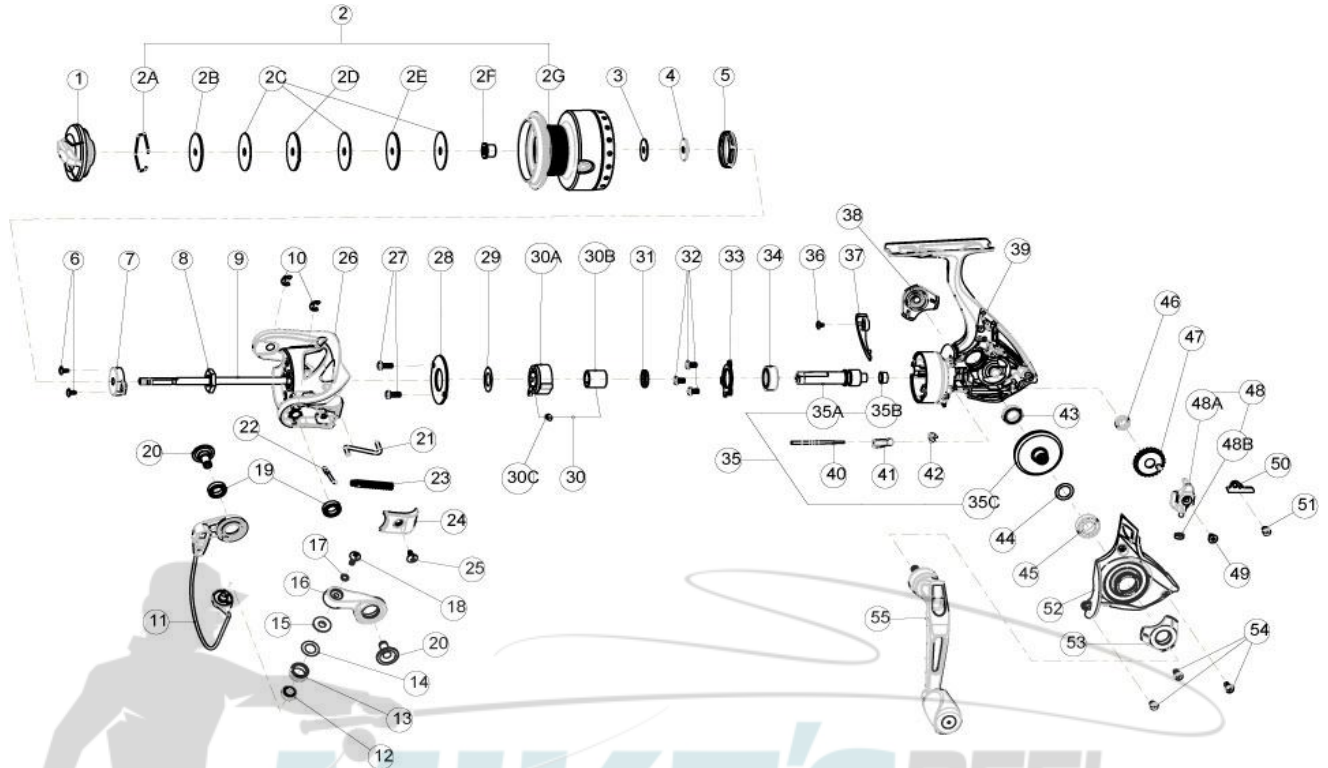

### CT25PTiD

**CATALYST SPINNING REEL PART LIST**

Key #	Description	Part No. CT25PTiD	Qty.	Key #	Description	Part No. CT25PTiD	Qty.
1	Drag Knob Assembly	WAB332-01	1	30	One Way Clutch Kit	WAB463-01	1
2	Spool Kit	WAB421-02	1		32A - One Way Clutch	EAB063-01	1
	2A - Retaining Ring	RQ038-01	1		32B - Clutch Sleeve	AAB139-01	1
	2B - Drag Washer "D"	RQ080-02	1		32C - Coil Spring	WAB216-01	1
	2C - Drag Washer "B"	RQ033-01	3	31	Spacer	WAB056-01	1
	2D - Drag Washer "A"	PG081-01	1	32	Screw - Retainer	TK057-01	3
	2E - Drag Washer "D"	RQ080-01	1	33	Retainer - Pinion Ball Bearing	WAB078-01	1
	2F - Ball Bearing	PG027-01	1	34	Ball Bearing - Pinion	BH028-01	1
	2G - Spool Assembly	WAB321-02	1	35	Gear Kit	WAB412-02	1
3	Spool Adjust Washer	PG030-01	1		33A - Pinion	WAB011-02	1
4	Washer - Spool	PG080-01	1		33B - Bushing	RQ141-03	1
5	Spool Click unit	RG4114-01	1		33B - Drive Gear	QT012-01	1
6	Screw	RQ094-01	2	36	Screw - Trip Bumper	WAB077-01	1
7	Bushing - Main Shaft	RQ214-01	1	37	Trip Bumper	AAB119-02	1
8	Nut - Rotor	SH006-01	1	38	Dust Cap	XAB054-02	1
9	Main Shaft	WAB015-02	1	39	Body Assembly	WAB301-02	1
10	E-Clip	GH034-01	2	40	Cam - A/R Lever	WAB090-01	1
11	Bail Assembly	WAB347-02	1	41	A/R Lever	WAB059-01	1
12	Ball Bearing - Line Roller	GH202-01	1	42	Leaf Spring - A/R Lever	WAB089-01	1
13	Line Roller	PQ004-03	1	43	Ball Bearing - Body	CH027-01	1
14	Washer - Line Roller	PQ102-51	1	44	Washer - Drive Gear	PG105-02	1
15	Collar - Line Roller	PQ102-01	1	45	Ball Bearing - Side Cover	CH028-01	1
16	Arm Lever	WAB007-02	1	46	Ball Bearing - O/S Gear	CT157-01	1
17	Washer	RQ142-01	1	47	O/S Gear Assembly	RQ353-01	1
18	Screw - Line Roller	AQ108-02	1	48	O/S Slider Kit	PG425-01	1
19	Ball Bearing - A/Lever & B/Holder	BAA158-01	2		48A - O/S Slider Assembly	PG325-01	1
20	Pin	WAB042-02	2		48B - Bushing	PG227-01	1
21	Kick Lever	WAB162-01	1	49	Screw - Main Shaft	RQ100-01	1
22	Cam	WAB163-01	1	50	Retainer - O/S Slider	WP078-01	1
23	Coil Spring	WAB148-01	1	51	Screw - Retainer	TK057-01	1
24	Rotor Cover	WAB087-02	1	52	Side Cover Assembly	WAB323-02	1
25	Screw - Rotor Cover	GU077-02	1	53	Side Cover Cosmetic Cap	XAB142-02	1
26	Rotor	WAB009-02	1	54	Side Cover Screw	RQ057-02	3
27	Screw	WAB142-01	1	55	Handle Assembly	WAB318-02	1
28	Retainer - Clutch	WAB060-01	1				
29	Washer - Rotor	PG105-04	1				