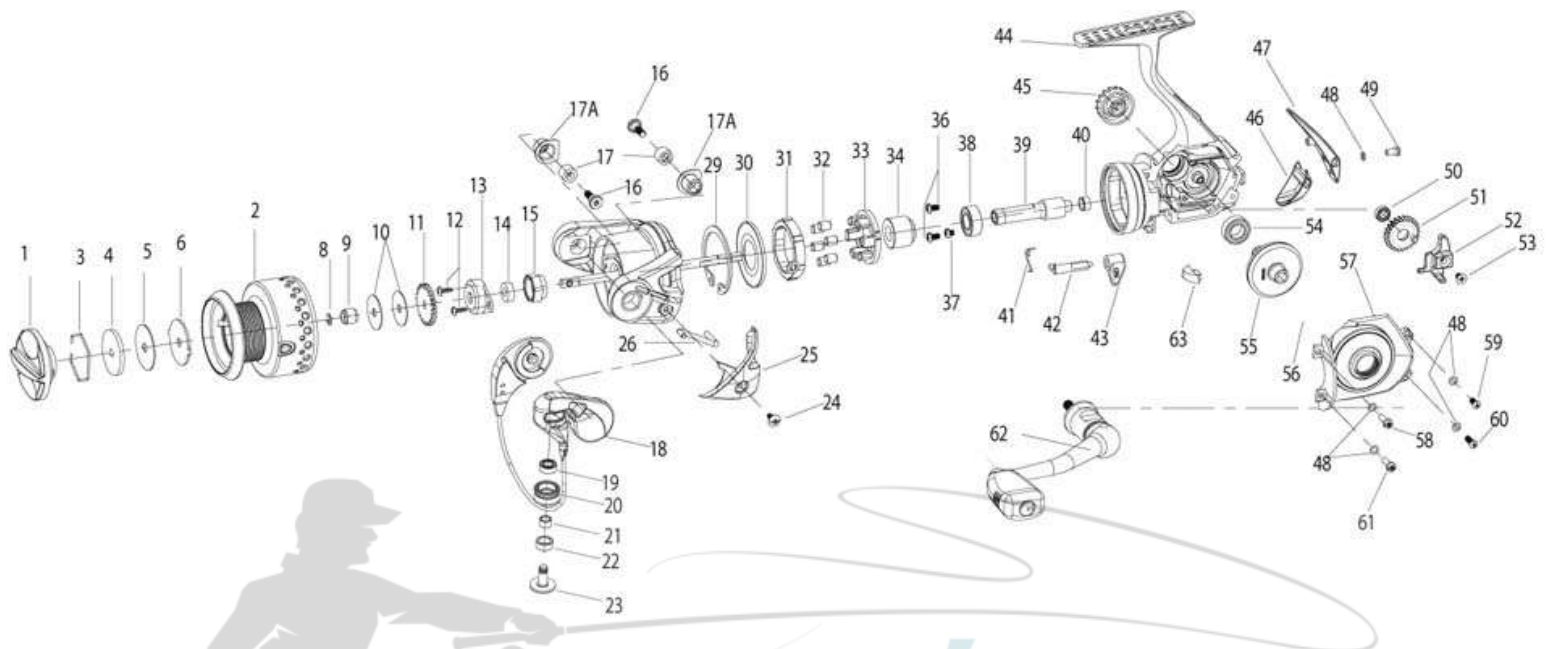

Catalyst PTi-A Parts Diagram - CT10PTi-A / CT20PTi-A

KEY #	DESCRIPTION	Catalyst 10	Catalyst 20
1	Drag Knob Assembly	RK332-03	SK332-03
2	Spool	RK021-01	SK021-01
3	Drag Retainer	RQ038-01	RQ038-01
4	Drag Washer "D"	SQ080-01	SQ080-01
5	Drag Washer "B"	RQ033-01	RQ033-01
6	Drag Washer "A"	RQ081-01	RQ081-01
7	Drag Washer "C"	N/A	N/A
8	Retainer Clip	TK034-01	TK034-01
9	Spool Sleeve	RK121-01	SK121-01
9A	Spool Bearing	N/A	N/A
10	Spool Adjust Washer	RK030-01	RK030-01
11	Click Gear	RQ037-01	RQ037-01
12	Rotor Nut Lock Screw	RQ094-01	RQ094-01
13	Rotor Nut Cover	RK214-01	SK214-01
14	Main Shaft Bushing	SK213-01	SK213-01
15	Rotor Nut	SK006-01	SK006-01
16	Bail Pivot Screw	TK111-01	TK111-01
17	Bail Pivot Bushing	RK109-01	RK109-01
17A	Bail Pivot Insert	TK112-01	TK112-01
18	Bail Assembly	SK347-01	SK347-01
19	Line Roller Bearing	GH202-01	GH202-01
20	Line Roller	RK004-01	TK004-01
21	Line Roller Sleeve	TK114-01	TK114-01
22	Line Roller Bushing	TK104-01	TK104-01
23	Line Roller Screw	RK108-01	TK108-01
24	Arm Lever Cover Screw	GU077-01	GU077-01
25	Arm Lever Cover	RK087-02	SK087-02
26	Kick Lever	RK019-01	SK019-01
27	Rotor Sub-Assembly	RK209-02	SK209-02
28	Main Shaft	RQ015-01	RQ015-01
29	Clutch Retaining Ring	RK060-01	TK060-01
30	Clutch Seal Plate	RK166-01	TK166-01
31	Clutch Lock Ring	RK063-01	TK063-01