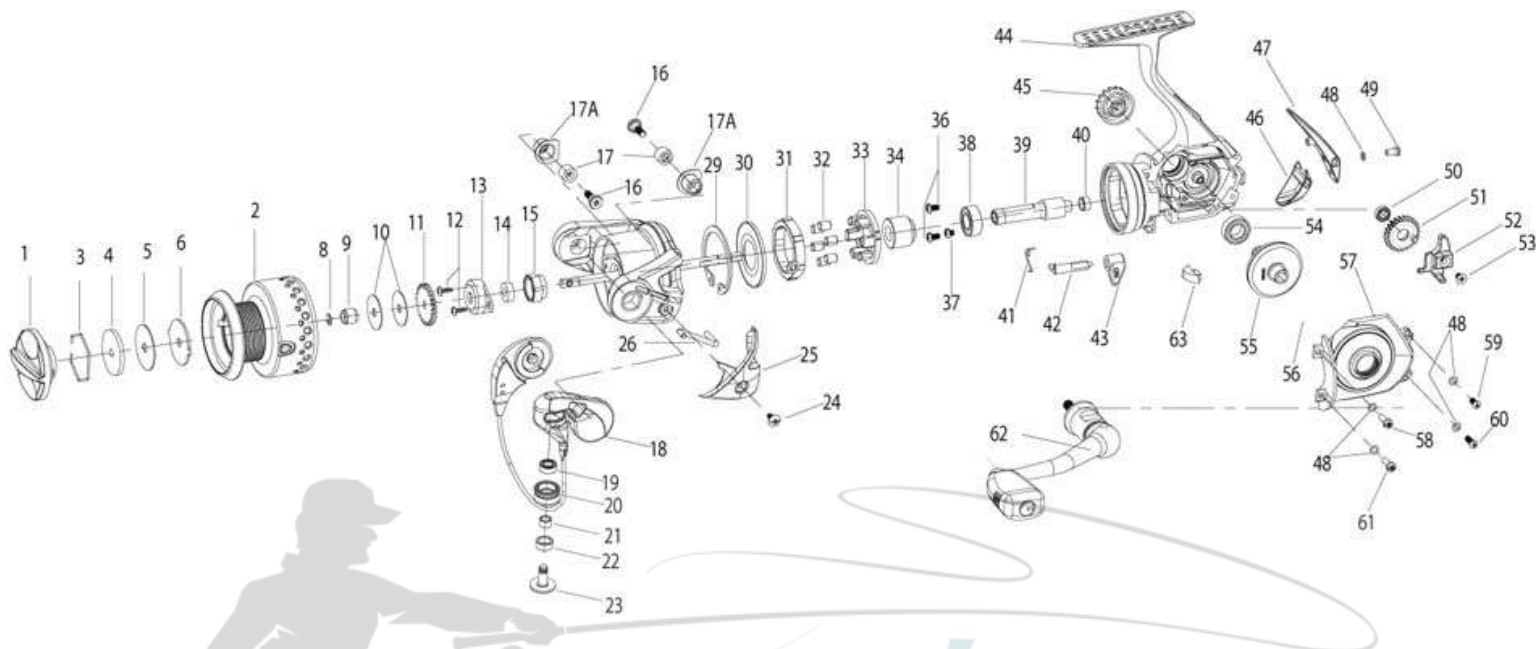

# Catalyst PTi-A Parts Diagram - CT10PTi-A / CT20PTi-A

KEY #	DESCRIPTION	Catalyst 10	Catalyst 20
1	Drag Knob Assembly	RK332-03	SK332-03
2	Spool	RK021-01	SK021-01
3	Drag Retainer	RQ038-01	RQ038-01
4	Drag Washer "D"	SQ080-01	SQ080-01
5	Drag Washer "B"	RQ033-01	RQ033-01
6	Drag Washer "A"	RQ081-01	RQ081-01
7	Drag Washer "C"	N/A	N/A
8	Retainer Clip	TK034-01	TK034-01
9	Spool Sleeve	RK121-01	SK121-01
9A	Spool Bearing	N/A	N/A
10	Spool Adjust Washer	RK030-01	RK030-01
11	Click Gear	RQ037-01	RQ037-01
12	Rotor Nut Lock Screw	RQ094-01	RQ094-01
13	Rotor Nut Cover	RK214-01	SK214-01
14	Main Shaft Bushing	SK213-01	SK213-01
15	Rotor Nut	SK006-01	SK006-01
16	Bail Pivot Screw	TK111-01	TK111-01
17	Bail Pivot Bushing	RK109-01	RK109-01
17A	Bail Pivot Insert	TK112-01	TK112-01
18	Bail Assembly	RK347-01	SK347-01
19	Line Roller Bearing	GH202-01	GH202-01
20	Line Roller	RK004-01	TK004-01
21	Line Roller Sleeve	TK114-01	TK114-01
22	Line Roller Bushing	TK104-01	TK104-01
23	Line Roller Screw	RK108-01	TK108-01
24	Arm Lever Cover Screw	GU077-01	GU077-01
25	Arm Lever Cover	RK087-02	SK087-02
26	Kick Lever	RK019-01	SK019-01
27	Rotor Sub-Assembly	RK209-02	SK209-02
28	Main Shaft	RQ015-01	RQ015-01
29	Clutch Retaining Ring	RK060-01	TK060-01
30	Clutch Seal Plate	RK166-01	TK166-01
31	Clutch Lock Ring	RK063-01	TK063-01