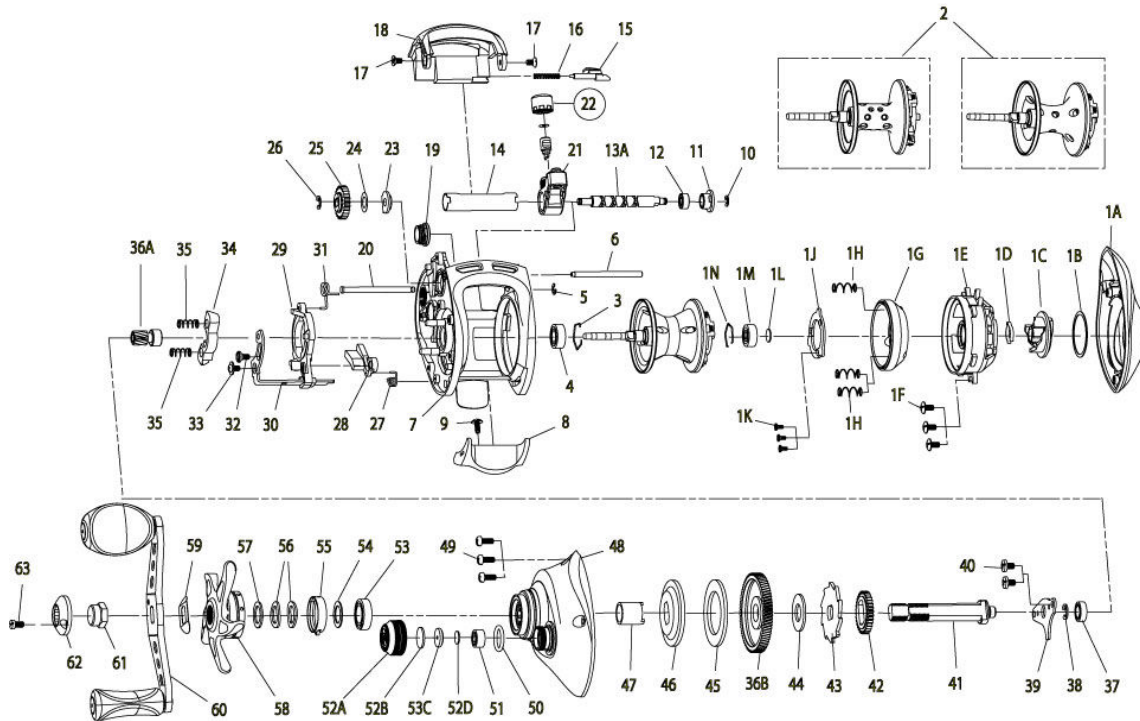

QUANTUM[®]

CT101SPT

For Parts and Service
 Call 1-888-404-1119
www.mikesreelrepair.com

Quantum CT101SPT BaitCast Reel Part List

Key #	Description	Part No.	Key #	Description	Part No.
1	Palm Side Cover Kit include	FW4023-01	28	Kick Lever	FW077-01
	1A - Palm Side Cover Assembly	N/A	29	Release Slider	FW039-01
	1B - Centrifugal Dial Washer	N/A	30	Release Slider Link	FW036-01
	1C - Centrifugal Dial Assembly	N/A	31	Release Slider Spring	FW104-01
	1D - Centrifugal Dial Spring	N/A	32	Release Slider Link Screw	EW125-01
	1E - Spool Cover	N/A	33	Release Slider Screw	CX076-03
	1F - Spool Cover Screw	N/A	34	Pinion Yoke	FW025-01
	1G - Brake Ring Assembly	N/A	35	Yoke Spring	GX040-01
	1H - Brake Ring Slider Spring	N/A	36	Gear Kit Include	UX4011-02
	1J - Brake Ring Slider Spring Retainer	N/A		36A - Pinion Gear Assembly	N/A
	1K - Brake Ring Spring Retainer Screw	N/A		36B - Drive Gear	N/A
	1L - Spool Tension Shim	N/A	37	Crank Shaft Ball Bearing - L	SW017-01
	1M - Spool Shaft Ball Bearing - Palm	N/A	38	E-Clip	QW120-01
	1N - Clip Ring	N/A	39	Crank Shaft Retainer	DW002-01
2	Spool Assembly	FW321-03	40	Crank Shaft Retainer Screw	JX107-02
3	Clip Ring	EX080-01	41	Crank Shaft	DW008-02
4	Spool Shaft Ball Bearing - Gear	EX017-02	42	O/S Drive Gear	DW112-01
5	E-Clip	NX090-01	43	Trip Ratchet	DW083-01
6	Stabilizer Bar - A	DW061-01	44	Trip Ratchet Washer	QW111-01
7	Frame	N/A	45	Drag Disc	UX059-01
8	Thumb Bar	FW009-01	46	Drag Washer	DW045-01
9	Thumb Bar Screw	CW125-01	47	One Way Clutch Sleeve	UX052-01
10	E-Clip	NX092-01	48	Gear Side Cover Assembly	FW324-02
11	Bearing Retainer	DW067-01	49	Gear Side Cover Screw	BV123-03
12	Worm Shaft Ball Bearing	XX117-01	50	Tension Knob O-Ring	QW101-01
13	Worm Shaft Kit include	HV4072-02	51	Tension Knob Ball Bearing	SW117-01
	13A - Worm Shaft	N/A	52	Spool Tension Knob Kit include	DW4033-01
	13B - Line Guide Pawl	N/A		52A - Spool Tension Knob Assembly	N/A
	13C - Line Guide Carrier Washer	N/A		52B - Spool Cushion Washer	N/A
14	Worm Shaft Guide	DW016-01		52C - Spool Tension Collar	N/A
15	Side Cover Locking Lever	TX119-02		52D - Spool Tension Washer	N/A
16	Side Cover Locking Lever Spring	ZW096-01	53	Crank Shaft Ball Bearing	TW058-01
17	Hood Screw	HX107-02	54	Crank Shaft Ball Bearing Washer	ZW032-01
18	Hood	FW027-01	55	Drag Click Spring Assembly	YX4114-01
19	Oil Cap Screw	DW150-01	56	Drag "D" Washer	JX046-01
20	Stabilizer Bar - B	WP061-01	57	Star Drag Washer	ZW032-01
21	Line Guide Carrier	DW047-01	58	Star Drag	FW055-01
22	Line Guide Carrier Screw	ZW007-02	59	Handle Washer	NX054-01
23	Worm Shaft Bushing - Gear Side	DW068-01	60	Handle Assembly	DW318-01
24	O/S Pinion Gear Washer	EX035-01	61	Handle Nut	DW003-02
25	O/S Pinion Gear	DW085-01	62	Handle Nut Cap	DW034-01
26	E-Clip	NX090-01	63	Handle Nut Cap Screw	DW050-01
27	Kick Lever Spring	MX097-01			