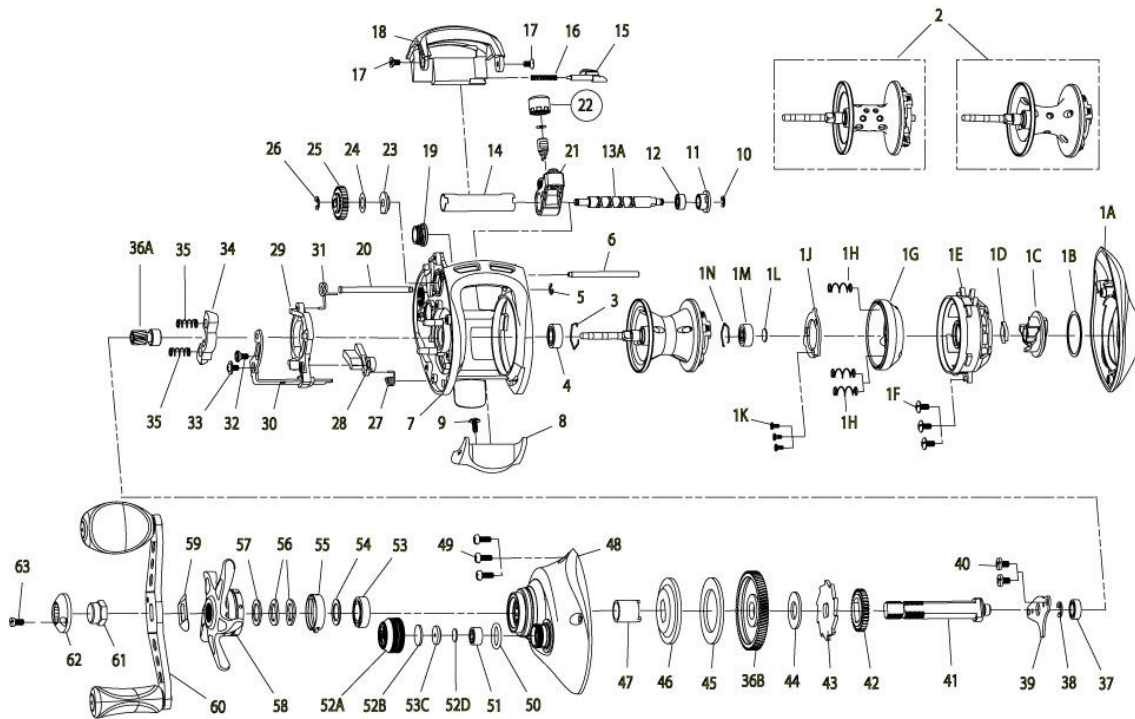

QUANTUM[®]

CT101HPTs

For Parts and Service
 Call 1-888-404-1119
 www.mikesreelrepair.com

Quantum CT101HPTs BaitCast Reel Part List

Key #	Description	Part No.	Key #	Description	Part No.
1	Palm Side Cover Kit include	FW4023-02	28	Kick Lever	FW077-01
	1A - Palm Side Cover Assembly	N/A	29	Release Slider	FW039-01
	1B - Centrifugal Dial Washer	N/A	30	Release Slider Link	FW036-01
	1C - Centrifugal Dial Assembly	N/A	31	Release Slider Spring	FW104-01
	1D - Centrifugal Dial Spring	N/A	32	Release Slider Link Screw	EW125-01
	1E - Spool Cover	N/A	33	Release Slider Screw	CX076-03
	1F - Spool Cover Screw	N/A	34	Pinion Yoke	FW025-01
	1G - Brake Ring Assembly	N/A	35	Yoke Spring	GX040-01
	1H - Brake Ring Slider Spring	N/A	36	Gear Kit Include	VX4011-02
	1J - Brake Ring Slider Spring Retainer	N/A		36A - Pinion Gear Assembly	N/A
	1K - Brake Ring Spring Retainer Screw	N/A		36B - Drive Gear	N/A
	1L - Spool Tension Shim	N/A	37	Crank Shaft Ball Bearing - L	SW017-01
	1M - Spool Shaft Ball Bearing - Palm	N/A	38	E-Clip	QW120-01
	1N - Clip Ring	N/A	39	Crank Shaft Retainer	DW002-01
2	Spool Assembly	EW321-03	40	Crank Shaft Retainer Screw	JX107-02
3	Clip Ring	EX080-01	41	Crank Shaft	DW008-02
4	Spool Shaft Ball Bearing - Gear	EX017-02	42	O/S Drive Gear	DW112-01
5	E-Clip	NX090-01	43	Trip Ratchet	DW083-01
6	Stabilizer Bar - A	DW061-01	44	Trip Ratchet Washer	QW111-01
7	Frame	N/A	45	Drag Disc	UX059-01
8	Thumb Bar	FW009-01	46	Drag Washer	DW045-01
9	Thumb Bar Screw	CW125-01	47	One Way Clutch Sleeve	UX052-01
10	E-Clip	NX092-01	48	Gear Side Cover Assembly	FW324-03
11	Bearing Retainer	DW067-01	49	Gear Side Cover Screw	BV123-03
12	Worm Shaft Ball Bearing	XX117-01	50	Tension Knob O-Ring	QW101-01
13	Worm Shaft Kit include	HV4072-02	51	Tension Knob Ball Bearing	SW117-01
	13A - Worm Shaft	N/A	52	Spool Tension Knob Kit include	DW4033-02
	13B - Line Guide Pawl	N/A		52A - Spool Tension Knob Assembly	N/A
	13C - Line Guide Carrier Washer	N/A		52B - Spool Cushion Washer	N/A
14	Worm Shaft Guide	DW016-01		52C - Spool Tension Collar	N/A
15	Side Cover Locking Lever	TX119-02		52D - Spool Tension Washer	N/A
16	Side Cover Locking Lever Spring	ZW096-01	53	Crank Shaft Ball Bearing	TW058-01
17	Hood Screw	HX107-02	54	Crank Shaft Ball Bearing Washer	ZW032-01
18	Hood	FW027-02	55	Drag Click Spring Assembly	YX4114-01
19	Oil Cap Screw	DW150-02	56	Drag "D" Washer	JX046-01
20	Stabilizer Bar - B	WP061-01	57	Star Drag Washer	ZW032-01
21	Line Guide Carrier	DW047-01	58	Star Drag	FW055-02
22	Line Guide Carrier Screw	ZW007-02	59	Handle Washer	NX054-01
23	Worm Shaft Bushing - Gear Side	DW068-01	60	Handle Assembly	DW318-02
24	O/S Pinion Gear Washer	EX035-01	61	Handle Nut	DW003-02
25	O/S Pinion Gear	DW085-01	62	Handle Nut Cap	DW034-01
26	E-Clip	NX090-01	63	Handle Nut Cap Screw	DW050-01
27	Kick Lever Spring	MX097-01			