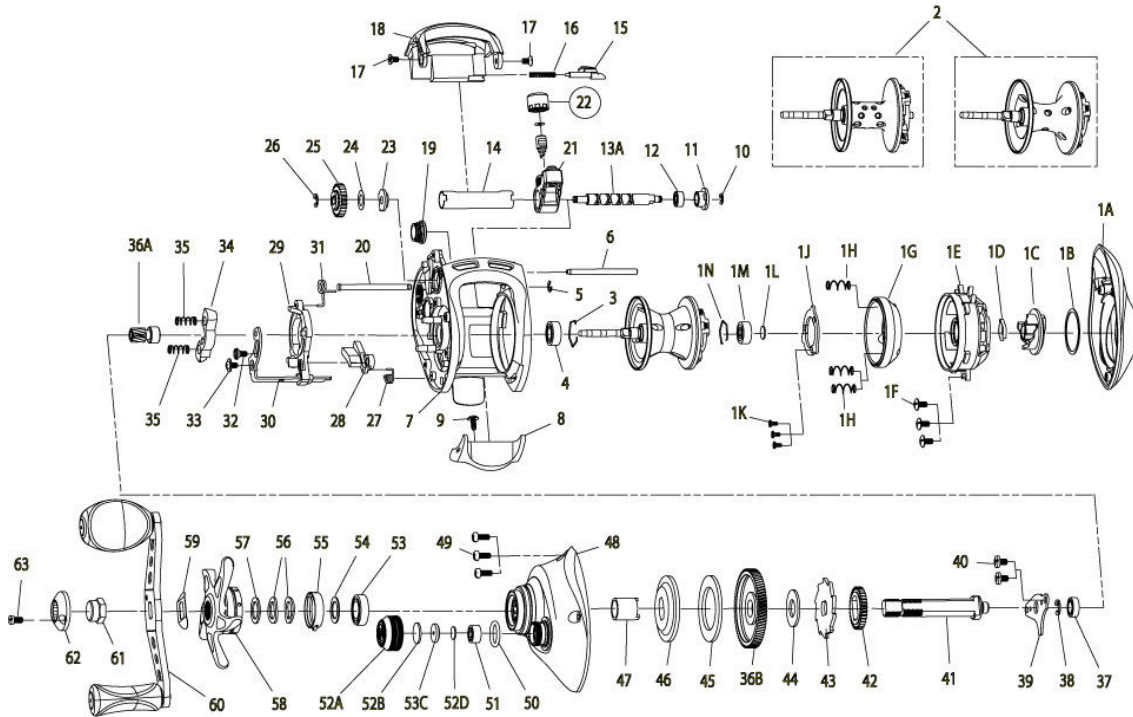

QUANTUM

CT101HPT

For Parts and Service
 Call 1-888-404-1119
 www.mikesreelrepair.com

Quantum CT101HPT Bait Cast Reel Part List

Key #	Description	Part No.	Key #	Description	Part No.
1	Palm Side Cover Kit include	FW4023-01	28	Kick Lever	FW077-01
1-A	1A - Palm Side Cover Assembly	N/A	29	Release Slider	FW039-01
1-B	1B - Centrifugal Dial Washer	N/A	30	Release Slider Link	FW036-01
1-C	1C - Centrifugal Dial Assembly	N/A	31	Release Slider Spring	FW104-01
1-D	1D - Centrifugal Dial Spring	N/A	32	Release Slider Link Screw	EW125-01
1-E	1E - Spool Cover	N/A	33	Release Slider Screw	CX076-03
1-F	1F - Spool Cover Screw	N/A	34	Pinion Yoke	FW025-01
1-G	1G - Brake Ring Assembly	N/A	35	Yoke Spring	GX040-01
1-H	1H - Brake Ring Slider Spring	N/A	36	Gear Kit Include	VX4011-02
1-J	1J - Brake Ring Slider Spring Retainer	N/A	36-A	36A - Pinion Gear Assembly	N/A
1-K	1K - Brake Ring Spring Retainer Screw	N/A	36-B	36B - Drive Gear	N/A
1-L	1L - Spool Tension Shim	N/A	37	Crank Shaft Ball Bearing - L	SW017-01
1-M	1M - Spool Shaft Ball Bearing - Palm	N/A	38	E-Clip	QW120-01
1-N	1N - Clip Ring	N/A	39	Crank Shaft Retainer	DW002-01
2	Spool Assembly	DW321-03	40	Crank Shaft Retainer Screw	JX107-02
3	Clip Ring	EX080-01	41	Crank Shaft	DW008-02
4	Spool Shaft Ball Bearing - Gear	EX017-02	42	O/S Drive Gear	DW112-01
5	E-Clip	NX090-01	43	Trip Ratchet	DW083-01
6	Stabilizer Bar - A	DW061-01	44	Trip Ratchet Washer	QW111-01
7	Frame	N/A	45	Drag Disc	UX059-01
8	Thumb Bar	FW009-01	46	Drag Washer	DW045-01
9	Thumb Bar Screw	CW125-01	47	One Way Clutch Sleeve	UX052-01
10	E-Clip	NX092-01	48	Gear Side Cover Assembly	FW324-01
11	Bearing Retainer	DW067-01	49	Gear Side Cover Screw	BV123-03
12	Worm Shaft Ball Bearing	XX117-01	50	Tension Knob O-Ring	QW101-01
13	Worm Shaft Kit include	HV4072-02	51	Tension Knob Ball Bearing	SW117-01
13-A	13A - Worm Shaft	N/A	52	Spool Tension Knob Kit Include	DW4033-01
13-B	13B - Line Guide Pawl	N/A	52-A	52A - Spool Tension Knob Assembly	N/A
13-C	13C - Line Guide Carrier Washer	N/A	52-B	52B - Spool Cushion Washer	N/A
14	Worm Shaft Guide	DW016-01	52-C	52C - Spool Tension Collar	N/A
15	Side Cover Locking Lever	TX119-02	52-D	52D - Spool Tension Washer	N/A
16	Side Cover Locking Lever Spring	ZW096-01	53	Crank Shaft Ball Bearing	TW058-01
17	Hood Screw	HX107-02	54	Crank Shaft Ball Bearing Washer	ZW032-01
18	Hood	FW027-01	55	Drag Click Spring Assembly	YX4114-01
19	Oil Cap Screw	DW150-01	56	Drag "D" Washer	JX046-01
20	Stabilizer Bar - B	WP061-01	57	Star Drag Washer	ZW032-01
21	Line Guide Carrier	DW047-01	58	Star Drag	FW055-01
22	Line Guide Carrier Screw	ZW007-02	59	Handle Washer	NX054-01
23	Worm Shaft Bushing - Gear Side	DW068-01	60	Handle Assembly	DW318-01
24	O/S Pinion Gear Washer	EX035-01	61	Handle Nut	DW003-02
25	O/S Pinion Gear	DW085-01	62	Handle Nut Cap	DW034-01
26	E-Clip	NX090-01	63	Handle Nut Cap Screw	DW050-01
27	Kick Lever Spring	MX097-01			