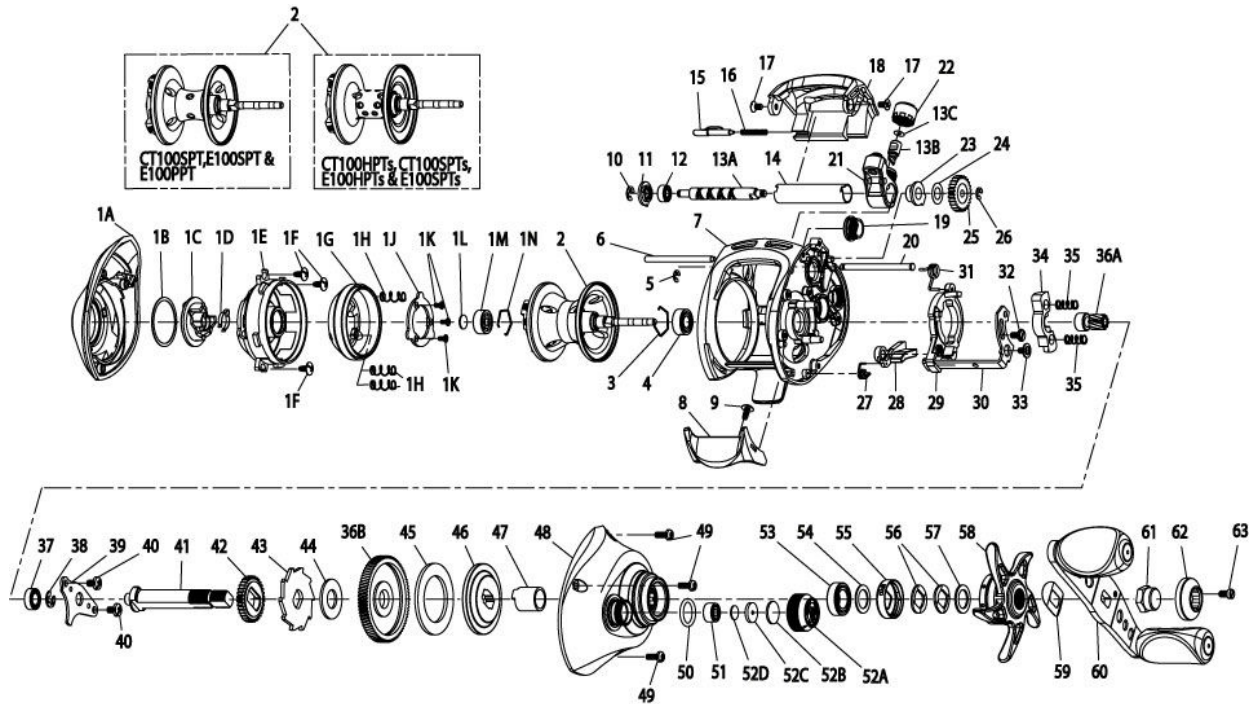

QUANTUM

CT100SPTs

For Parts and Service
 Call 1-888-404-1119
 www.mikesreelrepair.com

Quantum CT100SPTs BaitCast Reel Part List					
Key #	Description	Part No.	Key #	Description	Part No.
1	Palm Side Cover Kit include	DW4023-02	28	Kick Lever	DW077-01
	1A - Palm Side Cover Assembly	N/A	29	Release Slider	DW039-01
	1B - Centrifugal Dial Washer	N/A	30	Release Slider Link	DW036-01
	1C - Centrifugal Dial Assembly	N/A	31	Release Slider Spring	DW104-01
	1D - Centrifugal Dial Spring	N/A	32	Release Slider Link Screw	EW125-01
	1E - Spool Cover	N/A	33	Release Slider Screw	CX076-03
	1F - Spool Cover Screw	N/A	34	Pinion Yoke	DW025-01
	1G - Brake Ring Assembly	N/A	35	Yoke Spring	GX040-01
	1H - Brake Ring Slider Spring	N/A	36	Gear Kit Include	UX4011-01
	1J - Brake Ring Slider Spring Retainer	N/A	36A - Pinion Gear Assembly	N/A	
	1K - Brake Ring Spring Retainer Screw	N/A	36B - Drive Gear	N/A	
	1L - Spool Tension Shim	N/A	37	Crank Shaft Ball Bearing - L	SW017-01
	1M - Spool Shaft Ball Bearing - Palm	N/A	38	E-Clip	QW120-01
	1N - Clip Ring	N/A	39	Crank Shaft Retainer	DW002-01
2	Spool Assembly	EW321-01	40	Crank Shaft Retainer Screw	JX107-02
3	Clip Ring	EX080-01	41	Crank Shaft	DW008-01
4	Spool Shaft Ball Bearing - Gear	EX017-02	42	O/S Drive Gear	DW112-01
5	E-Clip	NX090-01	43	Trip Ratchet	DW083-01
6	Stabilizer Bar - A	DW061-01	44	Trip Ratchet Washer	QW111-01
7	Frame	DW001-04	45	Drag Disc	UX059-01
8	Thumb Bar	DW009-01	46	Drag Washer	DW045-01
9	Thumb Bar Screw	CW125-01	47	One Way Clutch Sleeve	UX052-01
10	E-Clip	NX092-01	48	Gear Side Cover Assembly	DW324-04
11	Bearing Retainer	DW067-01	49	Gear Side Cover Screw	BV123-03
12	Worm Shaft Ball Bearing	XX117-01	50	Tension Knob O-Ring	QW101-01
13	Worm Shaft Kit include	HV4072-02	51	Tension Knob Ball Bearing	SW117-01
	13A - Worm Shaft	N/A	52	Spool Tension Knob Kit Include	DW4033-02
	13B - Line Guide Pawl	N/A	52A - Spool Tension Knob Assembly	N/A	
	13C - Line Guide Carrier Washer	N/A	52B - Spool Cushion Washer	N/A	
14	Worm Shaft Guide	DW016-01	52C - Spool Tension Collar	N/A	
15	Side Cover Locking Lever	YX119-02	52D - Spool Tension Washer	N/A	
16	Side Cover Locking Lever Spring	ZW096-01	53	Crank Shaft Ball Bearing	TW058-01
17	Hood Screw	HX107-02	54	Crank Shaft Ball Bearing Washer	ZW032-01
18	Hood	DW027-02	55	Drag Click Spring Assembly	YX4114-01
19	Oil Cap Screw	DW150-02	56	Drag "D" Washer	JX046-01
20	Stabilizer Bar - B	WP061-01	57	Star Drag Washer	ZW032-01
21	Line Guide Carrier	DW047-01	58	Star Drag	DW055-02
22	Line Guide Carrier Screw	ZW007-02	59	Handle Washer	NX054-01
23	Worm Shaft Bushing - Gear Side	DW068-01	60	Handle Assembly	DW318-02
24	O/S Pinion Gear Washer	EX035-01	61	Handle Nut	DW003-01
25	O/S Pinion Gear	DW085-01	62	Handle Nut Cap	DW034-01
26	E-Clip	NX090-01	63	Handle Nut Cap Screw	DW050-01
27	Kick Lever Spring	GX097-01			