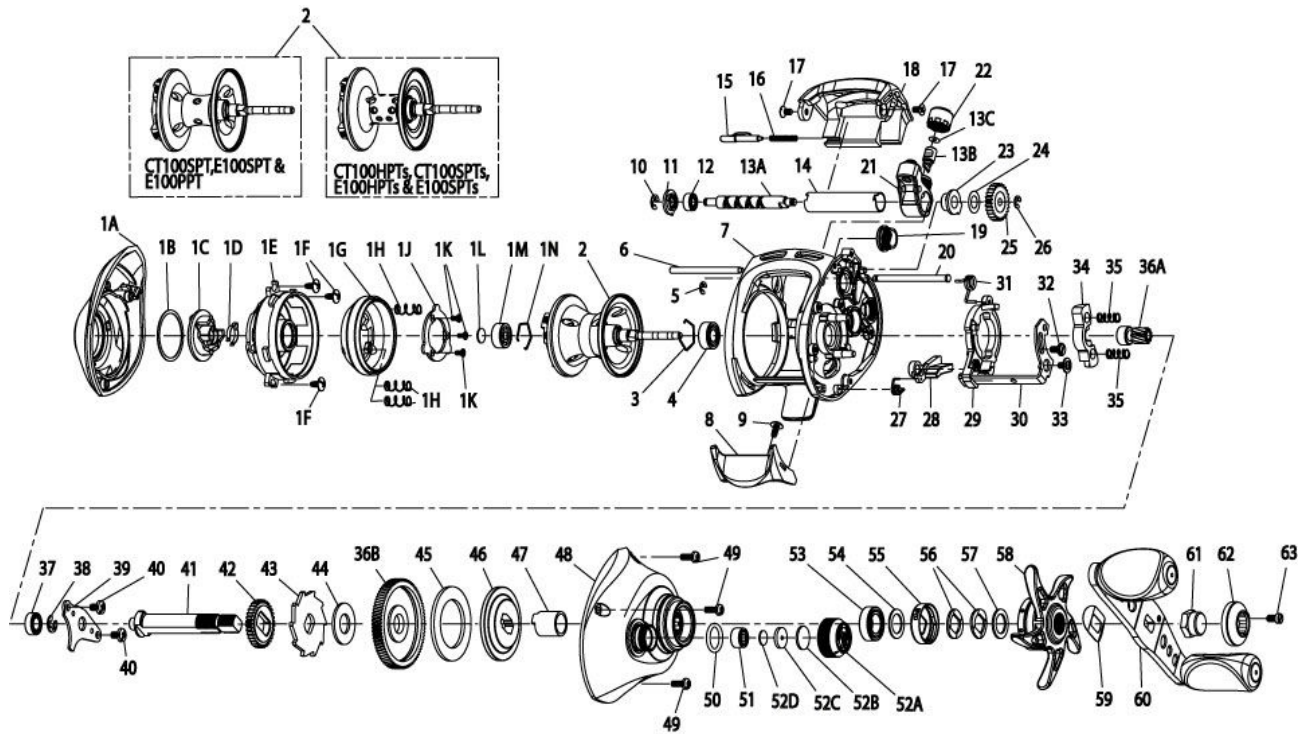

## CT100SPT

For Parts and Service  
 Call 1-888-404-1119  
 www.mikesreelrepair.com

Quantum CT100SPT Bait Cast Reel Part List					
Key #	Description	Part No.	Key #	Description	Part No.
1	Palm Side Cover Kit include	DW4023-01	28	Kick Lever	DW077-01
1-A	Palm Side Cover Assembly	N/A	29	Release Slider	DW039-01
1-B	Centrifugal Dial Washer	N/A	30	Release Slider Link	DW036-01
1-C	Centrifugal Dial Assembly	N/A	31	Release Slider Spring	DW104-01
1-D	Centrifugal Dial Spring	N/A	32	Release Slider Link Screw	EW125-01
1-E	Spool Cover	N/A	33	Release Slider Screw	CX076-03
1-F	Spool Cover Screw	N/A	34	Pinion Yoke	DW025-01
1-G	Brake Ring Assembly	N/A	35	Yoke Spring	GX040-01
1-H	Brake Ring Slider Spring	N/A	36	Gear Kit Include	UX4011-01
1-J	Brake Ring Slider Spring Retainer	N/A	36-A	Pinion Gear Assembly	N/A
1-K	Brake Ring Spring Retainer Screw	N/A	36-B	Drive Gear	N/A
1-L	Spool Tension Shim	N/A	37	Crank Shaft Ball Bearing - L	SW017-01
1-M	Spool Shaft Ball Bearing - Palm	N/A	38	E-Clip	QW120-01
1-N	Clip Ring	N/A	39	Crank Shaft Retainer	DW002-01
2	Spool Assembly	FW321-01	40	Crank Shaft Retainer Screw	JX107-02
3	Clip Ring	EX080-01	41	Crank Shaft	DW008-01
4	Spool Shaft Ball Bearing - Gear	EX017-02	42	O/S Drive Gear	DW112-01
5	E-Clip	NX090-01	43	Trip Ratchet	DW083-01
6	Stabilizer Bar - A	DW061-01	44	Trip Ratchet Washer	QW111-01
7	Frame	DW001-02	45	Drag Disc	UX059-01
8	Thumb Bar	DW009-01	46	Drag Washer	DW045-01
9	Thumb Bar Screw	CW125-01	47	One Way Clutch Sleeve	UX052-01
10	E-Clip	NX092-01	48	Gear Side Cover Assembly	DW324-02
11	Bearing Retainer	DW067-01	49	Gear Side Cover Screw	BV123-03
12	Worm Shaft Ball Bearing	XX117-01	50	Tension Knob O-Ring	QW101-01
13	Worm Shaft Kit include	HV4072-02	51	Tension Knob Ball Bearing	SW117-01
13-A	Worm Shaft	N/A	52	Spool Tension Knob Kit Include	DW4033-01
13-B	Line Guide Pawl	N/A	52-A	Spool Tension Knob Assembly	N/A
13-C	Line Guide Carrier Washer	N/A	52-B	Spool Cushion Washer	N/A
14	Worm Shaft Guide	DW016-01	52-C	Spool Tension Collar	N/A
15	Side Cover Locking Lever	YX119-02	52-D	Spool Tension Washer	N/A
16	Side Cover Locking Lever Spring	ZW096-01	53	Crank Shaft Ball Bearing	TW058-01
17	Hood Screw	HX107-02	54	Crank Shaft Ball Bearing Washer	ZW032-01
18	Hood	DW027-01	55	Drag Click Spring Assembly	YX4114-01
19	Oil Cap Screw	DW150-01	56	Drag "D" Washer	JX046-01
20	Stabilizer Bar - B	WP061-01	57	Star Drag Washer	ZW032-01
21	Line Guide Carrier	DW047-01	58	Star Drag	DW055-01
22	Line Guide Carrier Screw	ZW007-02	59	Handle Washer	NX054-01
23	Worm Shaft Bushing - Gear Side	DW068-01	60	Handle Assembly	DW318-01
24	O/S Pinion Gear Washer	EX035-01	61	Handle Nut	DW003-01
25	O/S Pinion Gear	DW085-01	62	Handle Nut Cap	DW034-01
26	E-Clip	NX090-01	63	Handle Nut Cap Screw	DW050-01
27	Kick Lever Spring	GX097-01			