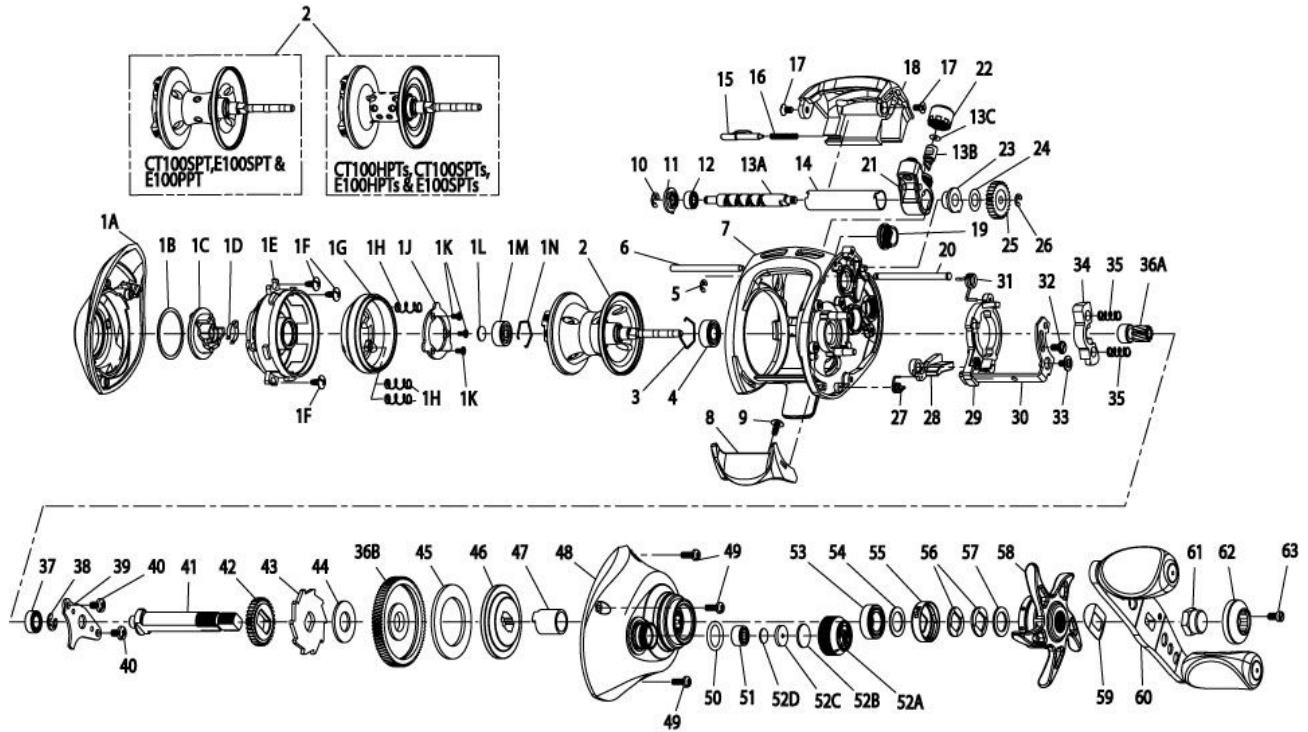

QUANTUM

CT100HPT

For Parts and Service
 Call 1-888-404-1119
 www.mikesreelrepair.com

Quantum CT100HPT Bait Cast Reel Part List					
Key #	Description	Part No.	Key #	Description	Part No.
1	Palm Side Cover Kit include	DW4023-01	28	Kick Lever	DW077-01
1-A	Palm Side Cover Assembly	N/A	29	Release Slider	DW039-01
1-B	Centrifugal Dial Washer	N/A	30	Release Slider Link	DW036-01
1-C	Centrifugal Dial Assembly	N/A	31	Release Slider Spring	DW104-01
1-D	Centrifugal Dial Spring	N/A	32	Release Slider Link Screw	EW125-01
1-E	Spool Cover	N/A	33	Release Slider Screw	CX076-03
1-F	Spool Cover Screw	N/A	34	Pinion Yoke	DW025-01
1-G	Brake Ring Assembly	N/A	35	Yoke Spring	GX040-01
1-H	Brake Ring Slider Spring	N/A	36	Gear Kit Include	VX4011-01
1-J	Brake Ring Slider Spring Retainer	N/A	36-A	Pinion Gear Assembly	N/A
1-K	Brake Ring Spring Retainer Screw	N/A	36-B	Drive Gear	N/A
1-L	Spool Tension Shim	N/A	37	Crank Shaft Ball Bearing - L	SW017-01
1-M	Spool Shaft Ball Bearing - Palm	N/A	38	E-Clip	QW120-01
1-N	Clip Ring	N/A	39	Crank Shaft Retainer	DW002-01
2	Spool Assembly	DW321-01	40	Crank Shaft Retainer Screw	JX107-02
3	Clip Ring	EX080-01	41	Crank Shaft	DW008-01
4	Spool Shaft Ball Bearing - Gear	EX017-02	42	O/S Drive Gear	DW112-01
5	E-Clip	NX090-01	43	Trip Ratchet	DW083-01
6	Stabilizer Bar - A	DW061-01	44	Trip Ratchet Washer	QW111-01
7	Frame	DW001-01	45	Drag Disc	UX059-01
8	Thumb Bar	DW009-01	46	Drag Washer	DW045-01
9	Thumb Bar Screw	CW125-01	47	One Way Clutch Sleeve	UX052-01
10	E-Clip	NX092-01	48	Gear Side Cover Assembly	DW324-01
11	Bearing Retainer	DW067-01	49	Gear Side Cover Screw	BV123-03
12	Worm Shaft Ball Bearing	XX117-01	50	Tension Knob O-Ring	QW101-01
13	Worm Shaft Kit include	HV4072-02	51	Tension Knob Ball Bearing	SW117-01
13-A	Worm Shaft	N/A	52	Spool Tension Knob Kit Include	DW4033-01
13-B	Line Guide Pawl	N/A	52-A	Spool Tension Knob Assembly	N/A
13-C	Line Guide Carrier Washer	N/A	52-B	Spool Cushion Washer	N/A
14	Worm Shaft Guide	DW016-01	52-C	Spool Tension Collar	N/A
15	Side Cover Locking Lever	YX119-02	52-D	Spool Tension Washer	N/A
16	Side Cover Locking Lever Spring	ZW096-01	53	Crank Shaft Ball Bearing	TW058-01
17	Hood Screw	HX107-02	54	Crank Shaft Ball Bearing Washer	ZW032-01
18	Hood	DW027-01	55	Drag Click Spring Assembly	YX4114-01
19	Oil Cap Screw	DW150-01	56	Drag "D" Washer	JX046-01
20	Stabilizer Bar - B	WP061-01	57	Star Drag Washer	ZW032-01
21	Line Guide Carrier	DW047-01	58	Star Drag	DW055-01
22	Line Guide Carrier Screw	ZW007-02	59	Handle Washer	NX054-01
23	Worm Shaft Bushing - Gear Side	DW068-01	60	Handle Assembly	DW318-01
24	O/S Pinion Gear Washer	EX035-01	61	Handle Nut	DW003-01
25	O/S Pinion Gear	DW085-01	62	Handle Nut Cap	DW034-01
26	E-Clip	NX090-01	63	Handle Nut Cap Screw	DW050-01
27	Kick Lever Spring	GX097-01			