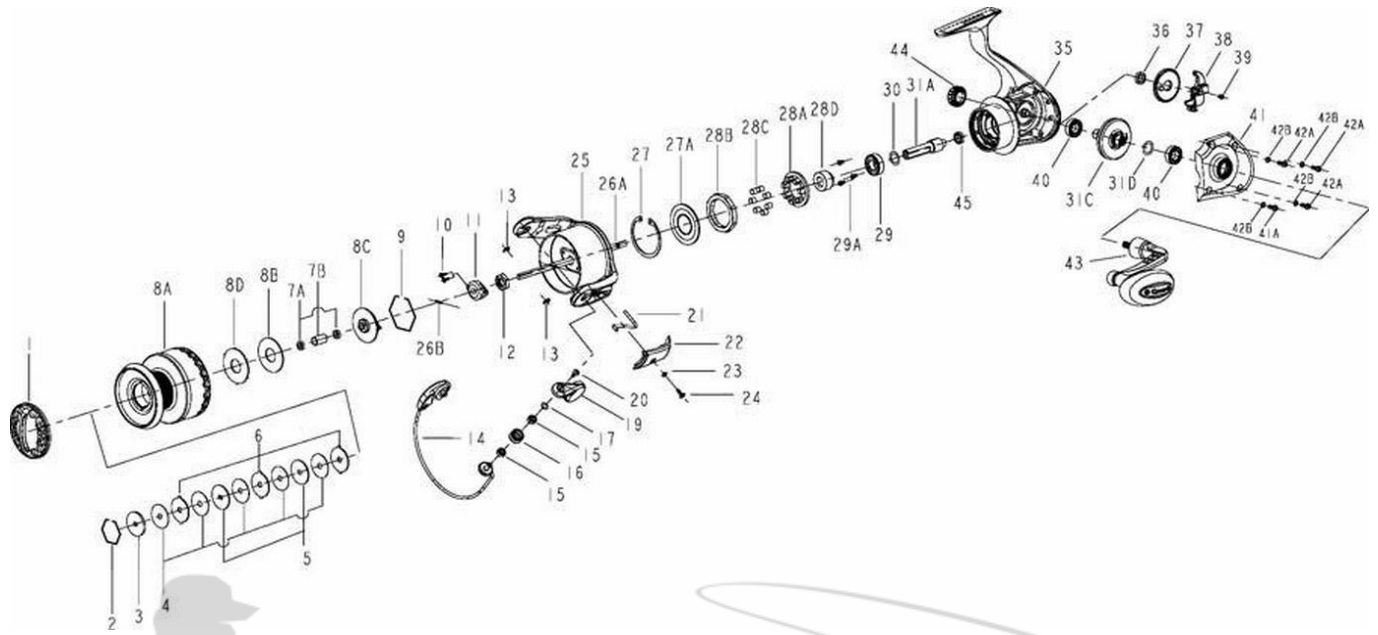

## Cabo CSP80PTs

Cabo CSP80PTs Part List

KEY #	DESCRIPTION	CABO 80	KEY #	DESCRIPTION	CABO 80
1	DRAG KNOB ASSEMBLY	DT332-51	23	ARM LEVER COVER WASHER	SQ142-01
2	SPOOL RETAINER - TOP	BT038-02	24	A/L COVER SCREW	GU077-02
3	DRAG WASHER "C"	CT080-01	25	ROTOR ASSEMBLY	DT309-51
4	DRAG WASHER "B"	BT033-01	26	MAIN SHAFT KIT	DT4015-01
5	DRAG WASHER "D"	BT080-01		26A - MAIN SHAFT	QTY - 1
6	DRAG WASHER "A"	BT081-01		26B - MAIN SHAFT PIN	QTY - 1
7	SPOOL BUSHING OR BEARING KIT	CT4157-01	27	RETAINER RING, CLUTCH SEAL	DT060-01
	7A - SPOOL BUSHING OR BEARING	QTY - 2 BNG	27A	CLUTCH SEAL	DT166-01
	7B - SPOOL SPACER	QTY - 1	28	CLUTCH ASSEMBLY KIT	VK4363-01
8	SPOOL ASSEMBLY KIT	ET4321-51		28A - CLUTCH RETAINER	QTY-1
	8A - SPOOL ASSEMBLY	QTY - 1		28B - CLUTCH RING	QTY-1
	2 - SPOOL RETAINER - TOP	QTY - 1		28C - CLUTCH ROLLERS	QTY - 7
	3 - DRAG WASHER "C" KEYED TO SHAFT	QTY - 1		28D - CLUTCH SLEEVE	QTY - 1
	4 - DRAG WASHER "B", FIBER	QTY - 5	29	PINION BALL BEARING	DT157-01
	5 - DRAG WASHER "D" KEYED TO SHAFT	QTY - 2	29A	SCREW , BALL BEARING, 3 EA.	TK057-01
	6 - DRAG WASHER "A" KEYED TO SPOOL	QTY - 3	30	PINION GEAR WASHER	BT110-01
	7 - SPOOL BUSHING OR BEARING KIT	QTY - 1	31	GEAR KIT	DT4011-02
	8B - SPOOL WASHER, FIBER	QTY - 1		31A - PINION GEAR	QTY - 1
	8C - DRAG CLICK ASSEMBLY	BT459-01		31B - PINION BUSHING	N/A
	8D - DRAG WASHER "E" KEYED TO SPOOL	QTY - 1		31C - DRIVE GEAR ASSEMBLY	QTY-1
	9 - SPOOL RETAINER - BOTTOM	QTY - 1		31D - D.GEAR ADJUST WASHER	QTY - 1
9	SPOOL RETAINER - BOTTOM	BT038-01	35	BODY ASSEMBLY	ET301-51
10	ROTOR NUT LOCK SCREW	RQ094-01	36	O/S GEAR BUSHING OR BEARING	CH027-01
11	MAIN SHAFT BUSHING	DT214-01	37	O/S GEAR	DT053-01
12	ROTOR NUT	BT006-01	38	O/S SLIDER	DT025-01
13	E-CLIP - BAIL ASSEMBLY	GH034-01	39	MAIN SHAFT SCREW	RQ100-01
14	BAIL ASSEMBLY	DT347-01	40	BODY/COVER BALL BEARING	BT157-01
15	LINE ROLLER BEARING, 2 EA.	GH202-01	41	BODY COVER	ET023-51
16	LINE ROLLER	TK004-01	42	BODY COVER SCREW KIT	DT4057-01
17	LINE ROLLER WASHER	DT229-01		42A - BODY COVER SCREW	QTY - 4
19	ARM LEVER ASSEMBLY	BT307-02		42B - SCRATCH PROTECT WASHER	QTY - 4
20	SCREW - LINE SLIDER	AQ108-01	43	HANDLE ASSY	DT318-51
21	KICK LEVER	DT019-01	44	HANDLE CAP	BT073-51
22	ARM LEVER COVER	DT087-01	45	PINION SMALL BALL BEARING	CH027-01