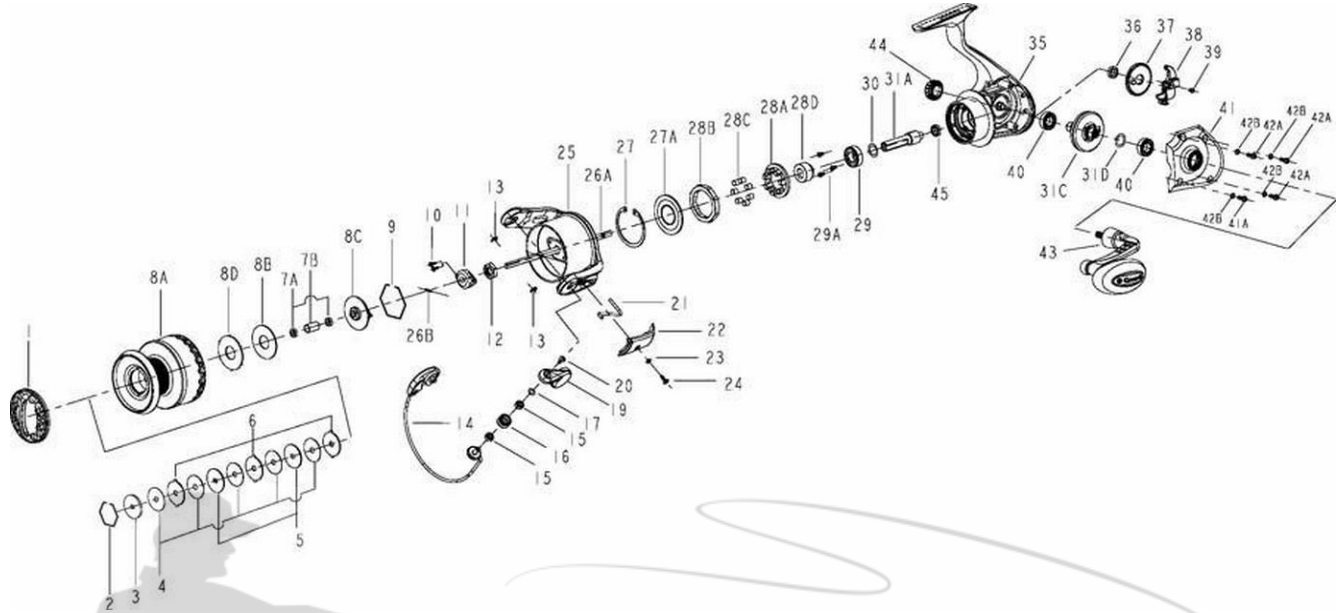

QUANTUM

Cabo CSP70PTs

Cabo CSP70PTs Part List

KEY #	DESCRIPTION	CABO 70	KEY #	DESCRIPTION	CABO 70
1	DRAG KNOB ASSEMBLY	DT332-51	23	ARM LEVER COVER WASHER	SQ142-01
2	SPOOL RETAINER - TOP	BT038-02	24	A/L COVER SCREW	GU077-02
3	DRAG WASHER "C"	CT080-01	25	ROTOR ASSEMBLY	DT309-51
4	DRAG WASHER "B"	BT033-01	26	MAIN SHAFT KIT	DT4015-01
5	DRAG WASHER "D"	BT080-01		26A - MAIN SHAFT	QTY - 1
6	DRAG WASHER "A"	BT081-01		26B - MAIN SHAFT PIN	QTY - 1
7	SPOOL BUSHING OR BEARING KIT	CT4157-01	27	RETAINER RING, CLUTCH SEAL	DT060-01
	7A - SPOOL BUSHING OR BEARING	QTY - 2 BNG	27A	CLUTCH SEAL	DT166-01
	7B - SPOOL SPACER	QTY - 1	28	CLUTCH ASSEMBLY KIT	VK4363-01
8	SPOOL ASSEMBLY KIT	DT4321-51		28A - CLUTCH RETAINER	QTY-1
	8A - SPOOL ASSEMBLY	QTY - 1		28B - CLUTCH RING	QTY-1
	2 - SPOOL RETAINER - TOP	QTY - 1		28C - CLUTCH ROLLERS	QTY - 7
	3 - DRAG WASHER "C" KEYED TO SHAFT	QTY - 1		28D - CLUTCH SLEEVE	QTY - 1
	4 - DRAG WASHER "B", FIBER	QTY - 5	29	PINION BALL BEARING	DT157-01
	5 - DRAG WASHER "D" KEYED TO SHAFT	QTY - 2	29A	SCREW , BALL BEARING, 3 EA.	TK057-01
	6 - DRAG WASHER "A" KEYED TO SPOOL	QTY - 3	30	PINION GEAR WASHER	BT110-01
	7 - SPOOL BUSHING OR BEARING KIT	QTY - 1	31	GEAR KIT	DT4011-02
	8B - SPOOL WASHER, FIBER	QTY - 1		31A - PINION GEAR	QTY - 1
	8C - DRAG CLICK ASSEMBLY	BT459-01		31B - PINION BUSHING	N/A
	8D - DRAG WASHER "E" KEYED TO SPOOL	QTY - 1		31C - DRIVE GEAR ASSEMBLY	QTY-1
	9 - SPOOL RETAINER - BOTTOM	QTY - 1		31D - D.GEAR ADJUST WASHER	QTY - 1
9	SPOOL RETAINER - BOTTOM	BT038-01	35	BODY ASSEMBLY	DT301-51
10	ROTOR NUT LOCK SCREW	RQ094-01	36	O/S GEAR BUSHING OR BEARING	CH027-01
11	MAIN SHAFT BUSHING	DT214-01	37	O/S GEAR	DT053-01
12	ROTOR NUT	BT006-01	38	O/S SLIDER	DT025-01
13	E-CLIP - BAIL ASSEMBLY	GH034-01	39	MAIN SHAFT SCREW	RQ100-01
14	BAIL ASSEMBLY	DT347-01	40	BODY/COVER BALL BEARING	BT157-01
15	LINE ROLLER BEARING, 2 EA.	GH202-01	41	BODY COVER	DT023-51
16	LINE ROLLER	TK004-01	42	BODY COVER SCREW KIT	DT4057-01
17	LINE ROLLER WASHER	DT229-01		42A - BODY COVER SCREW	QTY - 4
19	ARM LEVER ASSEMBLY	BT307-02		42B - SCRATCH PROTECT WASHER	QTY - 4
20	SCREW - LINE SLIDER	AQ108-01	43	HANDLE ASSY	DT318-51
21	KICK LEVER	DT019-01	44	HANDLE CAP	BT073-51
22	ARM LEVER COVER	DT087-01	45	PINION SMALL BALL BEARING	CH027-01