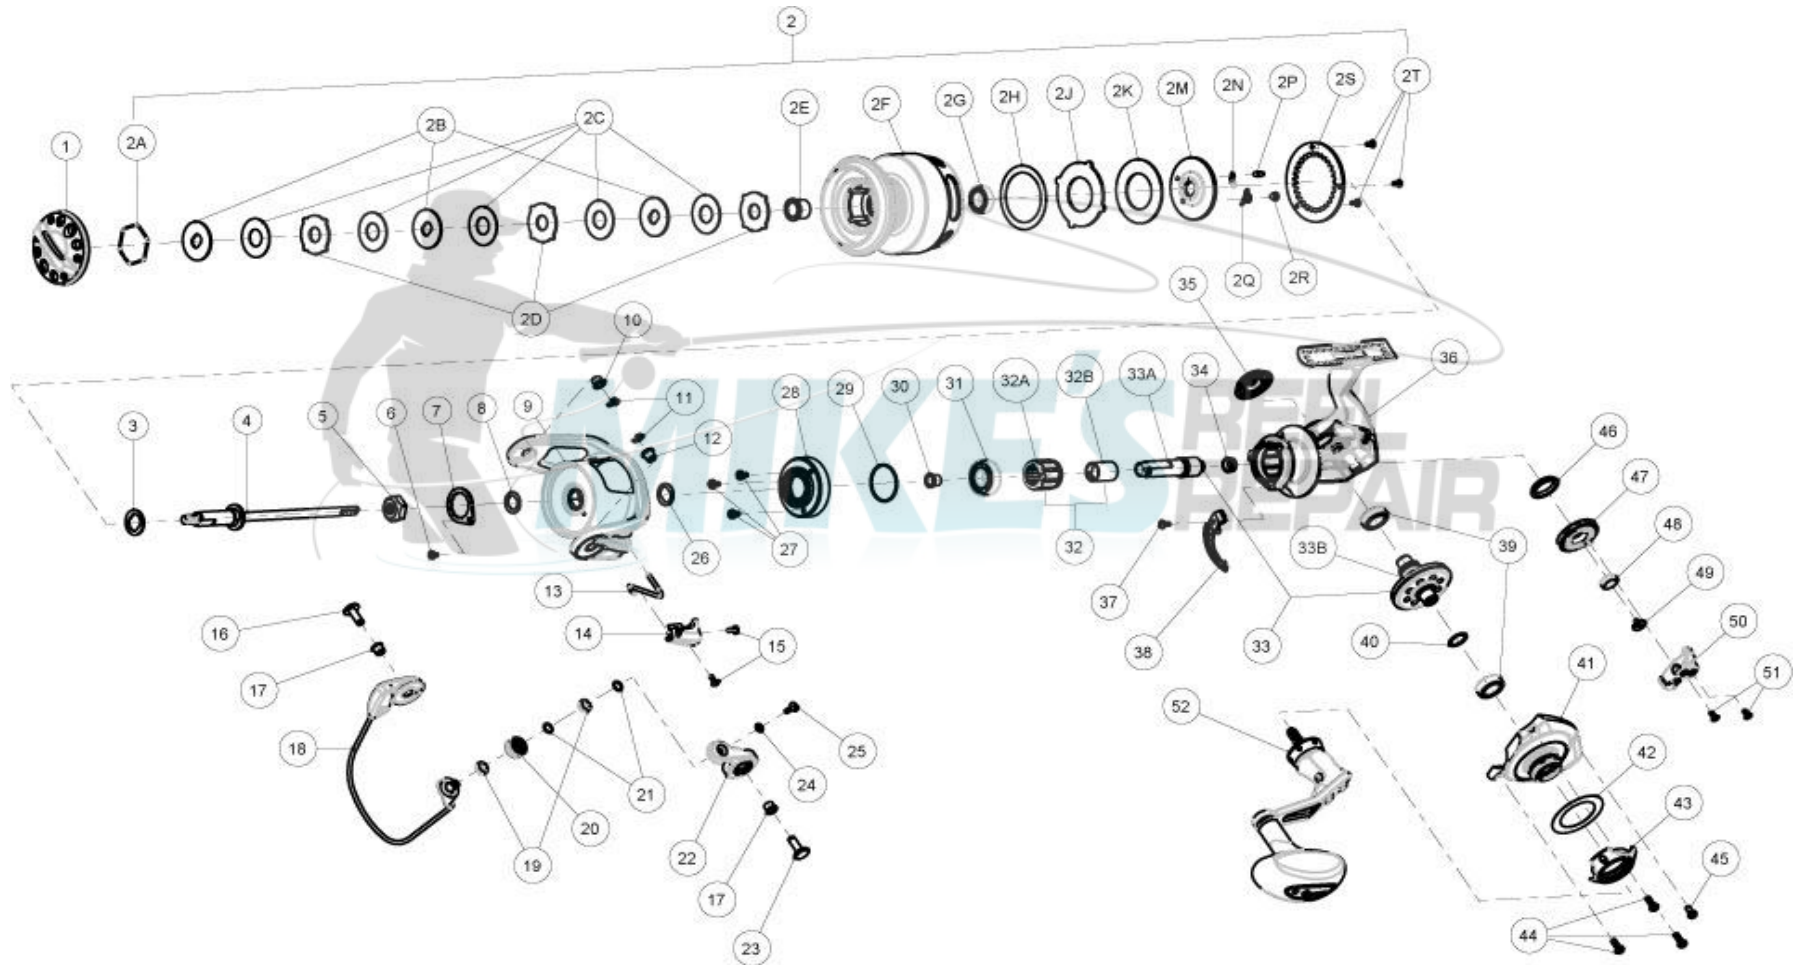

QUANTUM[®]

CSP60PTSD

QUANTUM®

CSP60PTSD

Quantum CSP60PTSD Spinning Reel Part List

Key #	Description	Part No.	Qty.	Key #	Description	Part No.	Qty.
1	Drag Knob Assembly	RAB332-01	1	21	Line Roller Washer	RAB102-01	2
2	Spool Kit Include	RAB321-01	1	22	Arm Lever Assembly	RAB307-01	1
	2A - Retaining Ring	RAB038-01	1	23	Pin	RAB042-01	1
	2B - Drag Washer "D"	RAB080-01	3	24	Washer	VBP167-01	1
	2C - Drag Washer "B"	RAB033-01	5	25	Screw	BAA108-02	1
	2D - Drag Washer "A"	RAB081-01	3	26	Washer	SAB110-01	1
	2E - Spool Bushing	RAB022-01	1	27	Screw	JX107-03	3
	2F - Spool	N/A	1	28	Ball Bearing Holder Assembly	RAB3190-01	1
	2G - Spool Ball Bearing	N/A	1	29	O-Ring	VBP164-01	1
	2H - Washer	N/A	1	30	Pinion Bushing "Top"	RAB214-01	1
	2J - Magnum Drag Washer "A"	N/A	1	31	Pinion Ball Bearing	DP058-02	1
	2K - Magnum Drag Washer "B"	N/A	1	32	One Way Clutch Kit Include	RAB463-01	1
	2M - Magnum Drag Plate	N/A	1		32A - One Way Clutch	N/A	1
	2N - Spool Click Spring	N/A	1		32B - Clutch Sleeve	N/A	1
	2P - Spool Click Spring Holder	N/A	1	33	Gear Kit Include	RAB412-02	1
	2Q - Click Claw	N/A	1		33A - Pinion	N/A	1
	2R - Click Claw Pin	N/A	1		33B - Drive Gear	N/A	1
	2S - Magnum Drag Retainer	N/A	1	34	Pinion Bushing "Bottom"	RAB027-01	1
	2T - Screw	N/A	3	35	Handle Screw Cap	RAB054-02	1
3	Spool Adjust Washer	SAB065-01	1	36	Body	RAB001-01	1
4	Main Shaft Assembly	RAB315-01	1	37	Trip Bumper Screw	QW053-07	1
5	Rotor Nut	RAB006-01	2	38	Trip Bumper	RAB119-01	1
6	Screw	JX125-01	1	39	Body Ball Bearing	CP058-01	2
7	Rotor Nut Retainer	RAB118-01	1	40	Drive Gear Adjust Washer	VBP045-01	1
8	Washer	RAB110-01	1	41	Side Cover	RAB023-01	1
9	Rotor Assembly	RAB309-01	1	42	Side Cover Cosmetic Washer	RAB075-01	1
10	Rotor Bushing	RAB106-02	1	43	Side Cover Cosmetic Ring	RAB142-02	1
11	E-Clip	KQ034-01	1	44	Side Cover Screw	VBP057-03	3
12	Rotor Bushing	RAB106-01	1	45	Side Cover Screw	VBP057-04	1
13	Kick Lever	RAB019-01	1	46	O/S Gear Bushing	XP158-01	1
14	Rotor Cover	RAB087-01	1	47	O/S Gear	RAB053-01	1
15	Rotor Cover Screw	QW053-04	2	48	O/S Gear Ball Bearing	CH027-01	1
16	Pin	RAB042-02	1	49	O/S Gear Screw	VBP111-01	1
17	Bushing	SAB106-01	2	50	O/S Slider Assembly	RAB325-01	1
18	Bail Assembly	RAB347-01	1	51	Main Shaft Screw	RQ100-01	2
19	Ball Bearing	CT157-02	2	52	Handle Assembly	SAB318-01	1
20	Line Roller	RAB004-01	1				