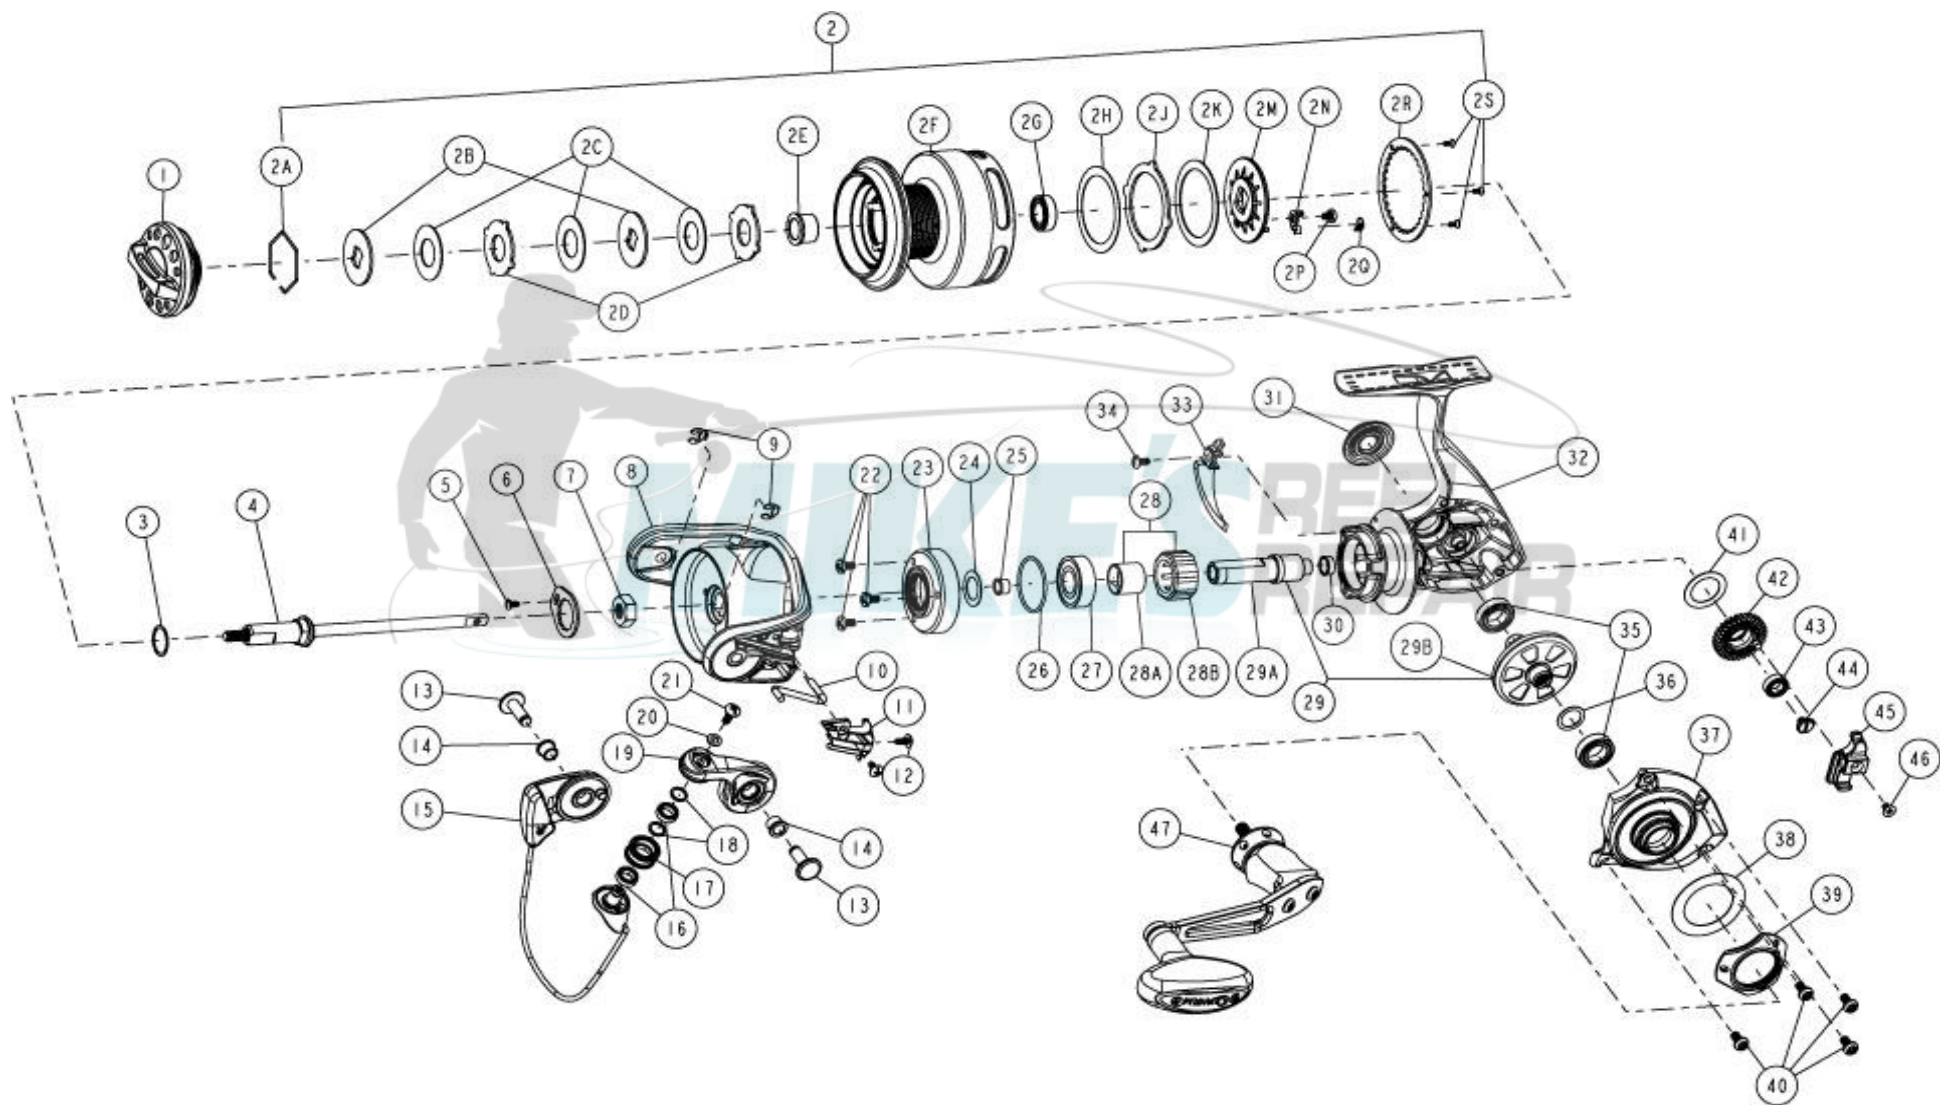

QUANTUM[®]

CSP50PTSD

QUANTUM[®]

CSP50PTSD

Quantum CSP50PTSD Spinning Reel Part List

Key #	Description	Part No.	Qty.	Key #	Description	Part No.	Qty.
1	Drag Knob Assembly	PAB332-01	1	19	Arm Lever Assembly	PAB307-01	1
2	Spool Kit Include	QAB321-01	1	20	Washer	VBP167-01	1
	2A - Retaining Ring	BAA038-01	1	21	Screw	BAA108-02	1
	2B - Drag Washer "D"	PAB080-01	2	22	Screw	JX107-03	3
	2C - Drag Washer "B"	QAB033-01	3	23	Ball Bearing Holder Assembly	PAB3190-01	1
	2D - Drag Washer "A"	PAB081-01	2	24	Washer	XF035-01	1
	2E - Spool Bushing	PAB058-01	1	25	Pinion Bushing "Top"	PAB028-01	1
	2F - Spool	N/A	1	26	O-Ring	ORR8	1
	2G - Spool Ball Bearing	N/A	1	27	Pinion Ball Bearing	DT157-03	1
	2H - Washer	N/A	1	28	One Way Clutch Kit Include	PAB463-01	1
	2J - Magnum Drag Washer "A"	N/A	1		28A - Clutch Sleeve	N/A	1
	2K - Magnum Drag Washer "B"	N/A	1		28B - One Way Clutch	N/A	1
	2M - Magnum Drag Plate	N/A	1	29	Gear Kit Include	PAB412-01	1
	2N - Click Claw	N/A	1		29A - Pinion	N/A	1
	2P - Click Claw Pin	N/A	1		29B - Drive Gear	N/A	1
	2Q - Spool Click Spring	N/A	1	30	Pinion Bushing "Bottom"	PAB027-01	1
	2R - Magnum Drag Retainer	N/A	1	31	Handle Screw Cap	UAA054-02	1
	2S - Screw	N/A	3	32	Body	PAB001-01	1
3	Spool Adjust Washer	QAB065-01	1	33	Trip Bumper	PAB119-01	1
4	Main Shaft Assembly	PAB315-01	1	34	Trip Bumper Screw	QW053-05	1
5	Screw	CAA094-02	1	35	Body Ball Bearing	TW058-03	2
6	Rotor Nut Retainer	PAB118-01	1	36	Drive Gear Adjust Washer	BAA105-04	1
7	Rotor Nut	PAB006-01	1	37	Side Cover	PAB023-01	1
8	Rotor Assembly	QAB309-01	1	38	Side Cover Cosmetic Washer	PAB075-01	1
9	E-Clip	KQ034-01	2	39	Side Cover Cosmetic Ring	PAB142-02	1
10	Kick Lever	QAB019-01	1	40	Side Cover Screw	VBP057-04	4
11	Rotor Cover	QAB087-01	1	41	O/S Gear Washer	KF121-01	1
12	Rotor Cover Screw	CW125-02	2	42	O/S Gear	PAB053-01	1
13	Pin	RAB042-01	2	43	O/S Gear Ball Bearing	SW017-01	1
14	Bushing	SAB106-01	2	44	O/S Gear Screw	PAB057-01	1
15	Bail Assembly	QAB347-01	1	45	O/S Slider	PAB025-01	1
16	Ball Bearing	CT157-02	2	46	Main Shaft Screw	BAA100-01	1
17	Line Roller	RAB004-01	1	47	Handle Assembly	WAA318-51	1
18	Line Roller Washer	RAB102-01	2				