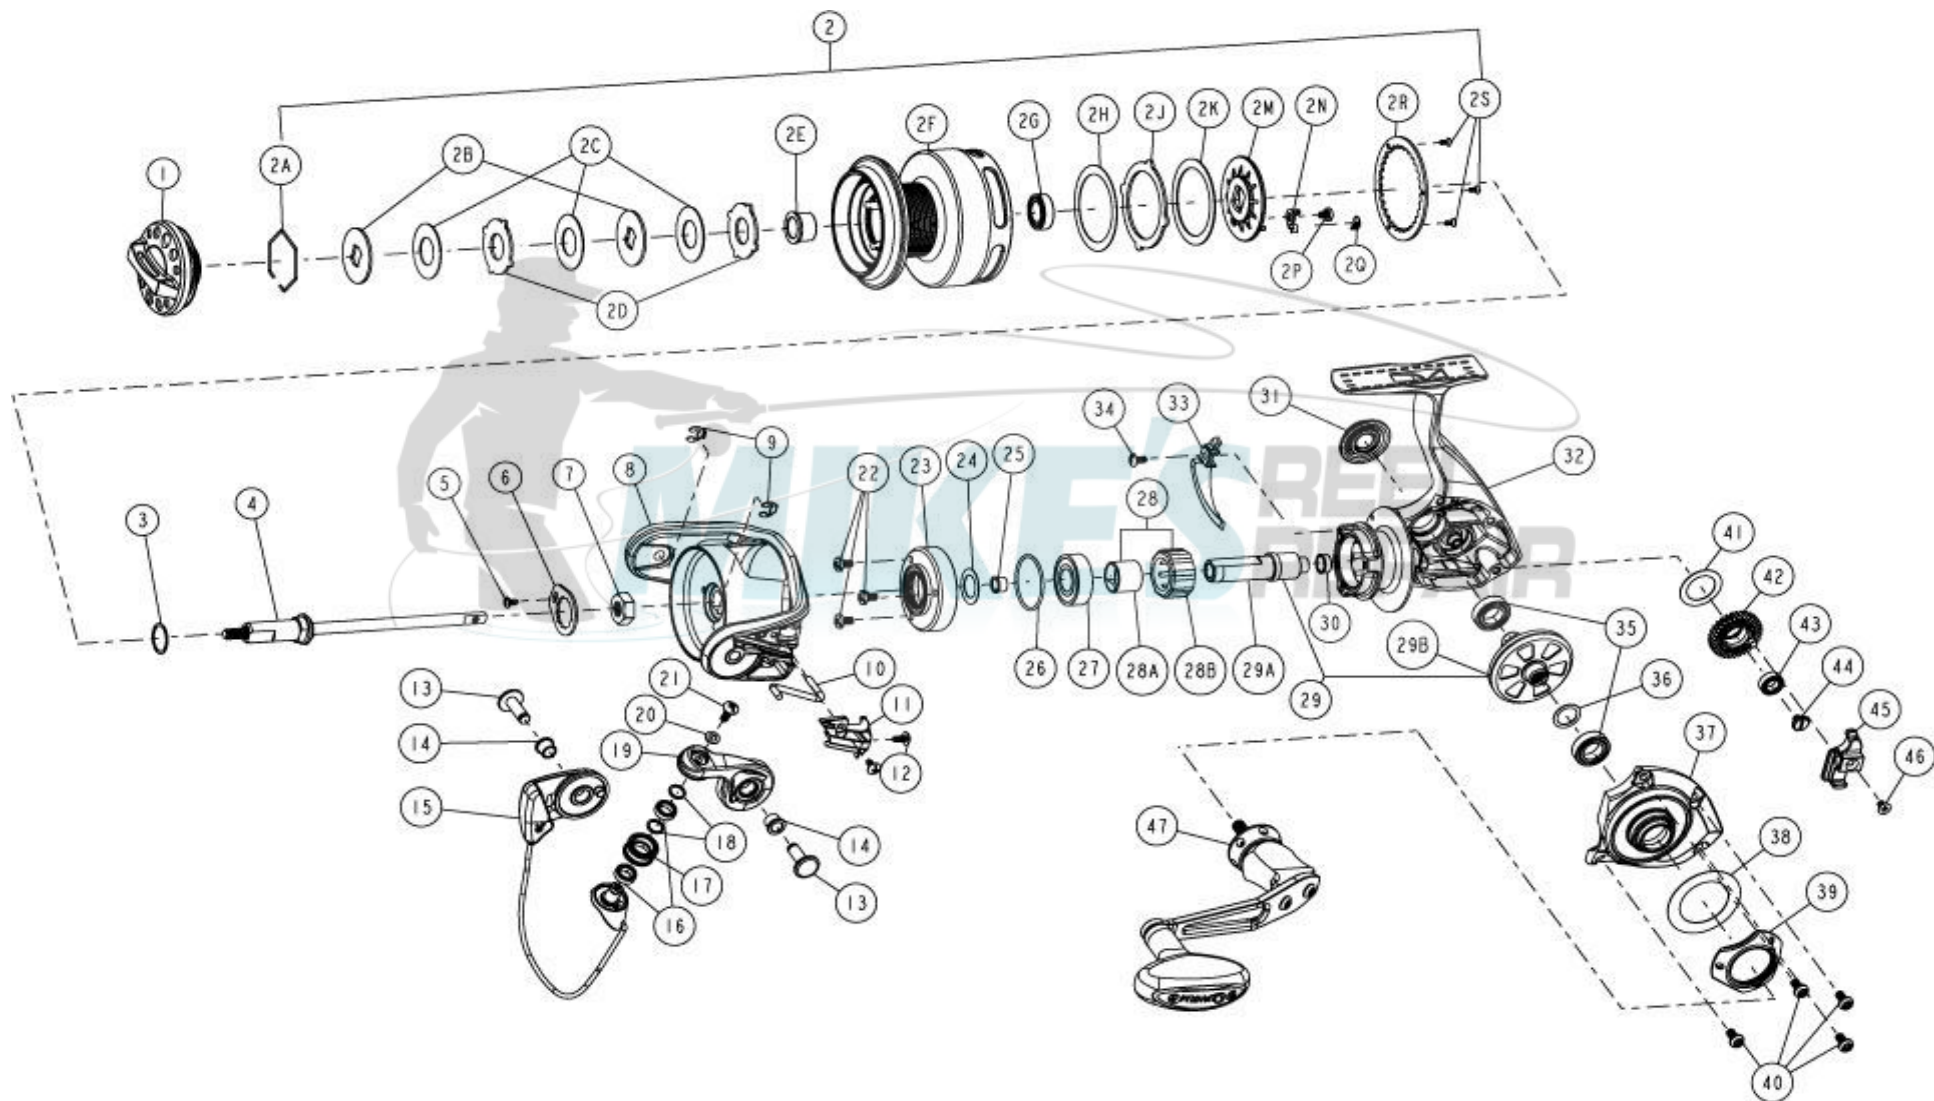

QUANTUM[®]

CSP40PTSD

CSP40PTSD

Quantum CSP40PTSD Spinning Reel Part List

Key #	Description	Part No.	Qty.	Key #	Description	Part No.	Qty.
1	Drag Knob Assembly	PAB332-01	1	19	Arm Lever Assembly	PAB307-01	1
2	Spool Kit Include	PAB321-01	1	20	Washer	VBP167-01	1
	2A - Retaining Ring	BAA038-01	1	21	Screw	BAA108-02	1
	2B - Drag Washer "D"	PAB080-01	2	22	Screw	JX107-03	3
	2C - Drag Washer "B"	QAB033-01	3	23	Ball Bearing Holder Assembly	PAB3190-01	1
	2D - Drag Washer "A"	PAB081-01	2	24	Washer	XF035-01	1
	2E - Spool Bushing	PAB058-01	1	25	Pinion Bushing "Top"	PAB028-01	1
	2F - Spool	N/A	1	26	O-Ring	ORR8	1
	2G - Spool Ball Bearing	N/A	1	27	Pinion Ball Bearing	DT157-03	1
	2H - Washer	N/A	1	28	One Way Clutch Kit Include	PAB463-01	1
	2J - Magnum Drag Washer "A"	N/A	1		28A - Clutch Sleeve	N/A	1
	2K - Magnum Drag Washer "B"	N/A	1		28B - One Way Clutch	N/A	1
	2M - Magnum Drag Plate	N/A	1	29	Gear Kit Include	PAB412-01	1
	2N - Click Claw	N/A	1		29A - Pinion	N/A	1
	2P - Click Claw Pin	N/A	1		29B - Drive Gear	N/A	1
	2Q - Spool Click Spring	N/A	1	30	Pinion Bushing "Bottom"	PAB027-01	1
	2R - Magnum Drag Retainer	N/A	1	31	Handle Screw Cap	UAA054-02	1
	2S - Screw	N/A	3	32	Body	PAB001-01	1
3	Spool Adjust Washer	QAB065-01	1	33	Trip Bumper	PAB119-01	1
4	Main Shaft Assembly	PAB315-01	1	34	Trip Bumper Screw	QW053-05	1
5	Screw	CAA094-02	1	35	Body Ball Bearing	TW058-03	2
6	Rotor Nut Retainer	PAB118-01	1	36	Drive Gear Adjust Washer	BAA105-04	1
7	Rotor Nut	PAB006-01	1	37	Side Cover	PAB023-01	1
8	Rotor Assembly	PAB309-01	1	38	Side Cover Cosmetic Washer	PAB075-01	1
9	E-Clip	KQ034-01	2	39	Side Cover Cosmetic Ring	PAB142-02	1
10	Kick Lever	PAB019-01	1	40	Side Cover Screw	VBP057-04	4
11	Rotor Cover	PAB087-01	1	41	O/S Gear Washer	KF121-01	1
12	Rotor Cover Screw	CW125-02	2	42	O/S Gear	PAB053-01	1
13	Pin	RAB042-01	2	43	O/S Gear Ball Bearing	SW017-01	1
14	Bushing	SAB106-01	2	44	O/S Gear Screw	PAB057-01	1
15	Bail Assembly	PAB347-01	1	45	O/S Slider	PAB025-01	1
16	Ball Bearing	CT157-02	2	46	Main Shaft Screw	BAA100-01	1
17	Line Roller	RAB004-01	1	47	Handle Assembly	WAA318-51	1
18	Line Roller Washer	RAB102-01	2				