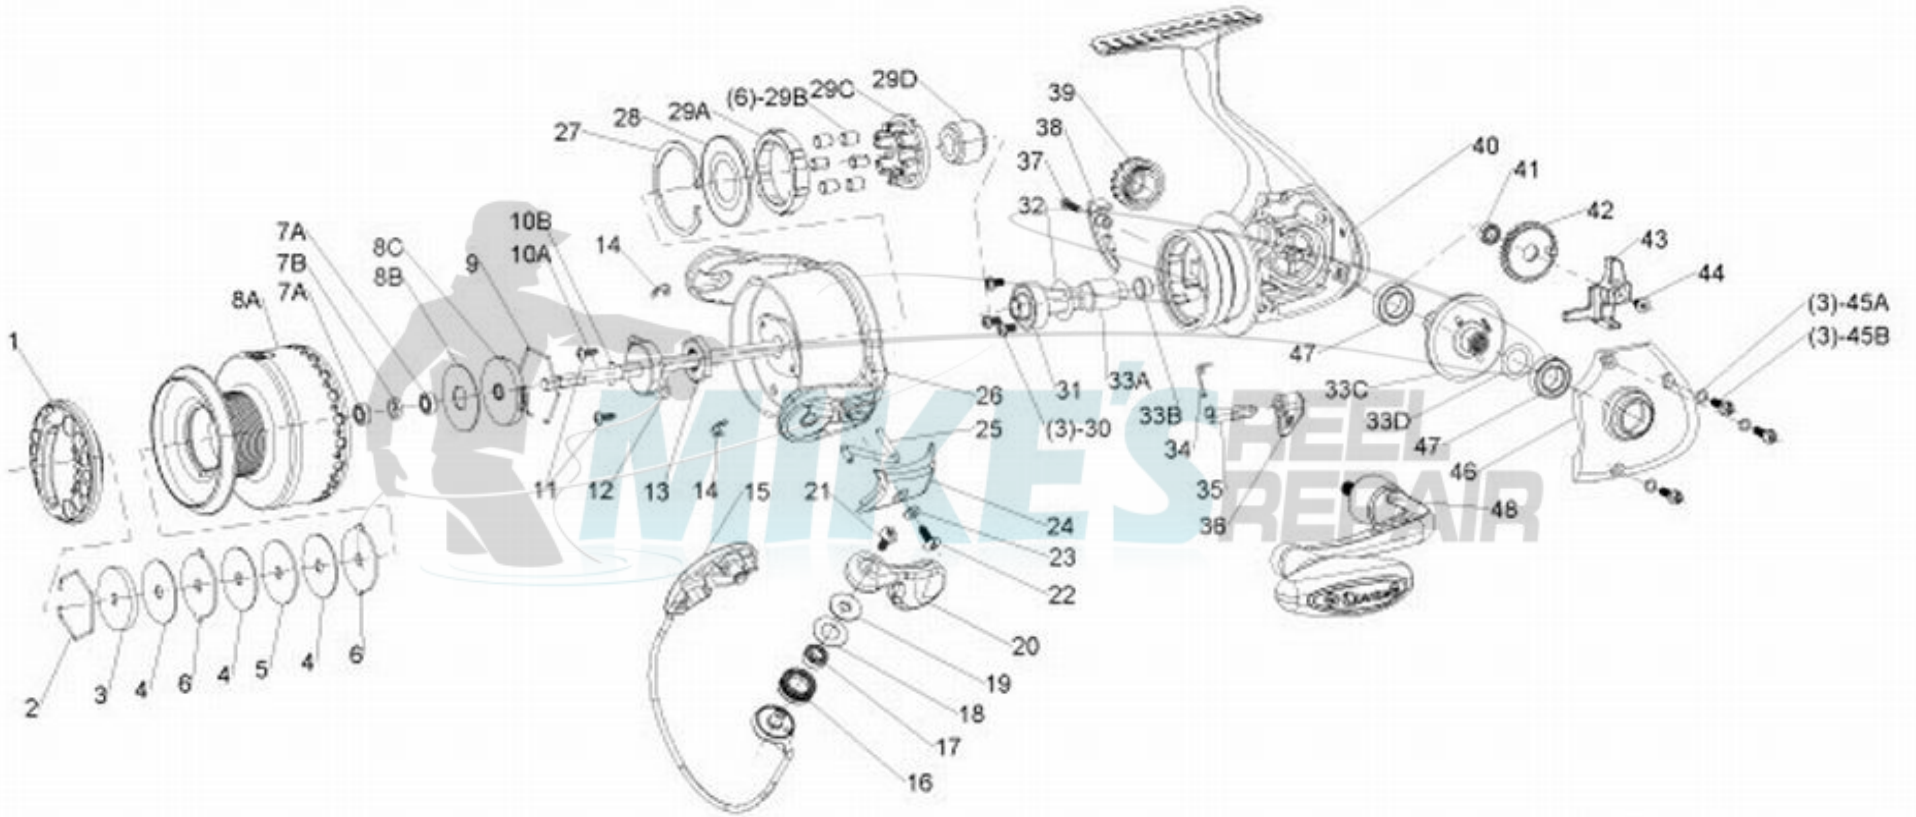

QUANTUM[®]

CSP40PTSB

BOCA CABO SERVICE PARTS DIAGRAM

BSP 30 PTSB CSP 30 PTSB
BSP 40 PTSB CSP 40 PTSB

QUANTUM[®]

CSP40PTSB

Quantum CSP40PTsB Bait Cast Reel Part List

Key #	Description	Part No.	Key #	Description	Part No.
1	DRAG KNOB ASSEMBLY	AT332-51	23	ARM LEVER COVER WASHER	SQ142-01
2	SPOOL RETAINER - TOP	RQ038-01	24	ARM LEVER COVER	TQ087-01
3	DRAG WASHER "C"	SQ080-01	25	KICK LEVER	TQ019-01
4	DRAG WASHER "B" - FRICTION	RQ033-01	26	ROTOR ASSEMBLY	TQ309-04
5	DRAG WASHER "D"	RQ080-01	27	RETAINER RING - CLUTCH SEAL	TK060-01
6	DRAG WASHER "A"	RQ081-01	28	CLUTCH SEAL ASSEMBLY	TK166-01
7	SPOOL BUSHING OR BEARING KIT	AT4027-01	29	CLUTCH ASSEMBLY KIT	TK4363-03
	7A - SPOOL BUSHING OR BEARING (2)	N/A		29A - CLUTCH LOCK RING	N/A
	7B - SPOOL SPACER	N/A		29B - CLUTCH ROLLER	N/A
8	SPOOL ASSEMBLY KIT	AT4321-77		29C - CLUTCH RETAINER	N/A
	8A - SPOOL ASSEMBLY	N/A		29D - CLUTCH SLEEVE	N/A
	2 - SPOOL RETAINER - TOP	N/A	30	SCREW (3)	TK057-01
	3 - DRAG WASHER "C"	N/A	31	PINION BALL BEARING	UK028-01
	4 - DRAG WASHER "B" - FRICTION	N/A	32	PINION GEAR WASHER	AT110-01
	5 - DRAG WASHER "D"	N/A	33	GEAR KIT	SQ4011-02
	6 - DRAG WASHER "A"	N/A		33A - PINION GEAR	N/A
	7 - SPOOL BUSHING OR BEARING KIT	N/A		33B - PINION BUSHING	N/A
	8B - SPOOL WASHER	N/A		33C - DRIVE GEAR ASSEMBLY	N/A
	8C - DRAG CLICK ASSEMBLY	N/A		33D - D.GEAR ADJUST WASHER	N/A
	9 - SPOOL RETAINER - BOTTOM	N/A	34	A/R CAM SPRING	TK089-01
9	SPOOL RETAINER - BOTTOM	AT036-01	35	A/R CAM	BT090-01
10	MAIN SHAFT KIT	AT4015-02	36	A/R LEVER	RQ059-01
	10A - MAIN SHAFT	N/A	37	TRIP RAMP SCREW	AT136-01
	10B - MAIN SHAFT PIN	N/A	38	TRIP RAMP	SQ243-01
11	ROTOR NUT LOCK SCREW	RQ094-01	39	HANDLE COVER - DUST CAP	AT373-51
12	MAIN SHAFT BUSHING	SQ214-01	40	BODY ASSEMBLY	AT301-53
13	ROTOR NUT	TH006-01	41	O/S GEAR BUSHING OR BEARING	EH158-01
14	E-CLIP - BAIL ASSEMBLY	GH034-01	42	O/S GEAR	TQ053-51
15	BAIL ASSEMBLY	AT347-02	43	O/S SLIDER	SQ025-01
16	LINE ROLLER	CH004-03	44	MAIN SHAFT SCREW	RQ100-01
17	LINE ROLLER BEARING	GH202-01	45	BODY COVER SCREW KIT	AT4057-01
18	LINE ROLLER WASHER	DH102-01		45A - SCRATCH PROTECT WASHER	N/A
19	LINE ROLLER COLLAR	CH102-01		45B - BODY COVER SCREW	N/A
20	ARM LEVER ASSEMBLY	SQ307-05	46	BODY COVER	SQ023-06
21	SCREW - LINE SLIDER	AQ108-01	47	BODY BALL BEARING	BL157-01
22	A/L COVER SCREW	GU077-02	48	HANDLE ASSY	AT318-52