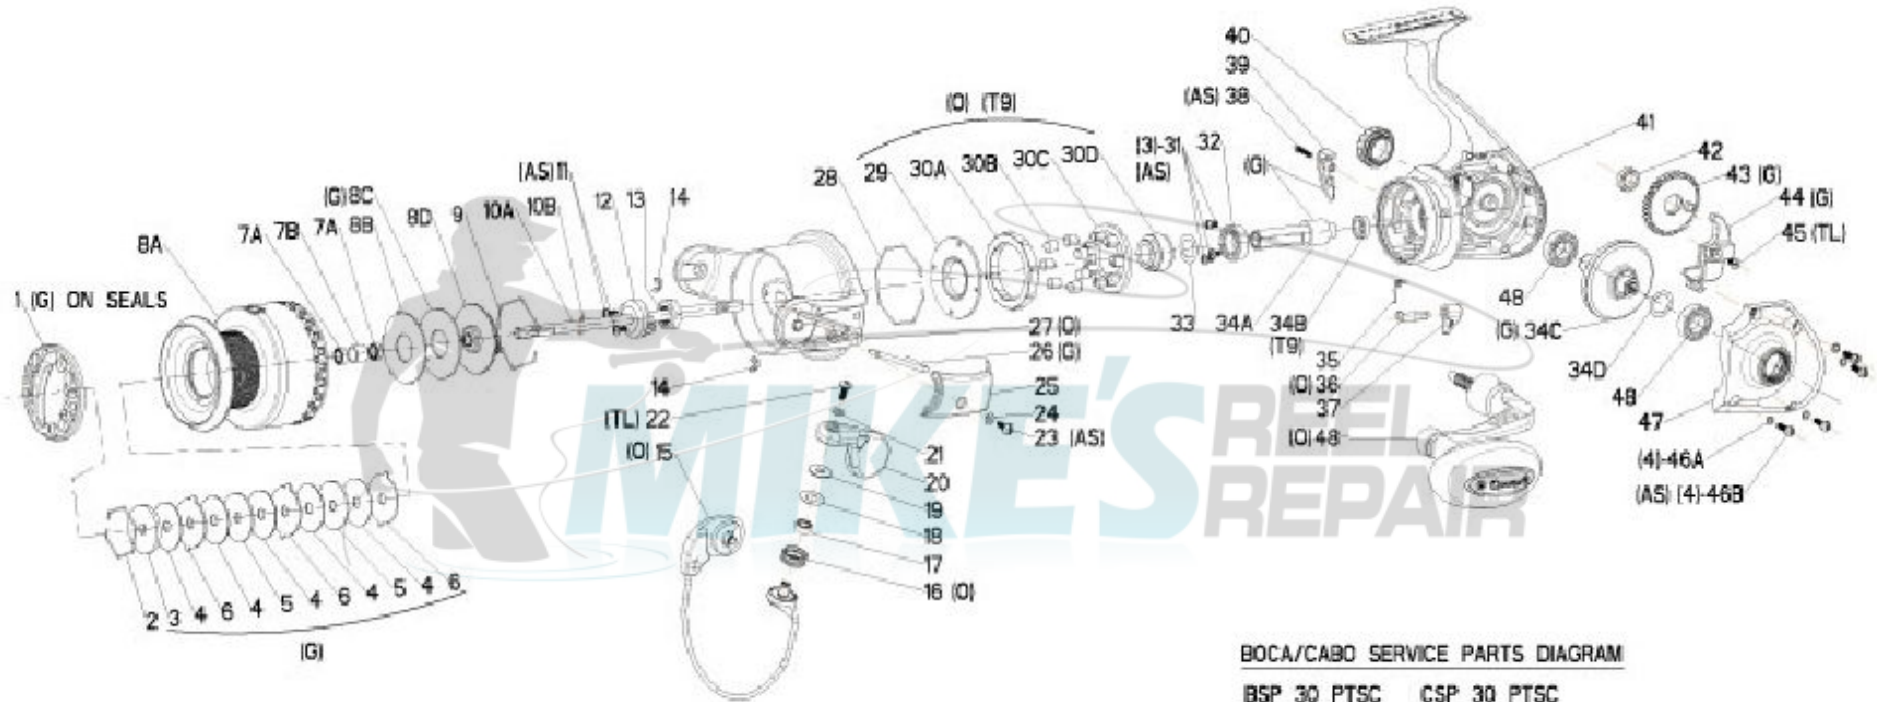

QUANTUM[®]

CSP30PTSC

BOCA/CABO SERVICE PARTS DIAGRAM

BSP 30 PTSC	CSP 30 PTSC
BSP 40 PTSC	CSP 40 PTSC
BSP 50 PTSC	CSP 50 PTSC
BSP 60 PTSC	CSP 60 PTSC
BSP 80 PTSC	CSP 80 PTSC

(OI) : OIL - HOT SAUCE
 (IG) : GREASE - HOT SAUCE
 (AS) : ANTI-SEIZE (ON SCREW THREADS)
 (TL) : THREAD LOCKING COMPOUND (ON SCREW THREADS)
 (T9) : ANTI-CORROSION LUBRICANT