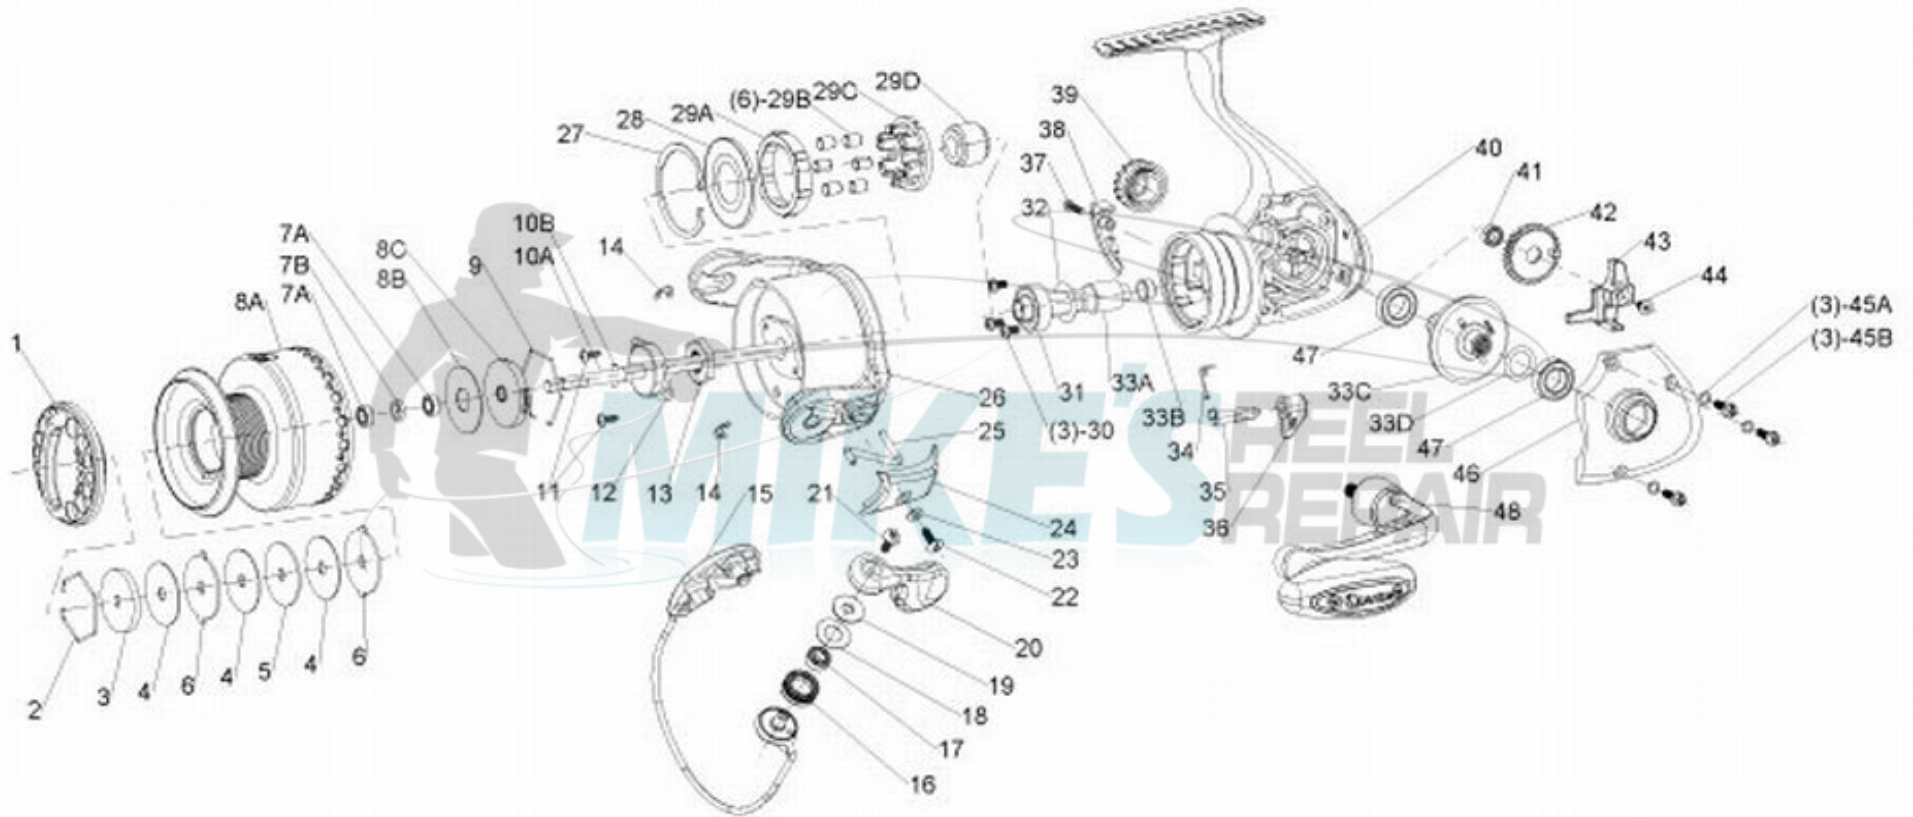

QUANTUM[®]

CSP30PTSB

BOCA CABO SERVICE PARTS DIAGRAM

BSP 30 PTSB CSP 30 PTSB
BSP 40 PTSB CSP 40 PTSB

QUANTUM[®]

CSP30PTSB

Quantum CSP30PTsB Bait Cast Reel Part List

Key #	Description	Part No.	Key #	Description	Part No.
1	DRAG KNOB ASSEMBLY	AT332-51	23	ARM LEVER COVER WASHER	SQ142-01
2	SPOOL RETAINER - TOP	RQ038-01	24	ARM LEVER COVER	TQ087-01
3	DRAG WASHER "C"	SQ080-01	25	KICK LEVER	TQ019-01
4	DRAG WASHER "B" - FRICTION	RQ033-01	26	ROTOR ASSEMBLY	TQ309-04
5	DRAG WASHER "D"	RQ080-01	27	RETAINER RING - CLUTCH SEAL	TK060-01
6	DRAG WASHER "A"	RQ081-01	28	CLUTCH SEAL ASSEMBLY	TK166-01
7	SPOOL BUSHING OR BEARING KIT	AT4027-01	29	CLUTCH ASSEMBLY KIT	TK4363-03
	7A - SPOOL BUSHING OR BEARING (2)	N/A		29A - CLUTCH LOCK RING	N/A
	7B - SPOOL SPACER	N/A		29B - CLUTCH ROLLER	N/A
8	SPOOL ASSEMBLY KIT	AT4321-27		29C - CLUTCH RETAINER	N/A
	8A - SPOOL ASSEMBLY	N/A		29D - CLUTCH SLEEVE	N/A
	2 - SPOOL RETAINER - TOP	RQ038-01	30	SCREW (3)	TK057-01
	3 - DRAG WASHER "C"	SQ080-01	31	PINION BALL BEARING	UK028-01
	4 - DRAG WASHER "B" - FRICTION	RQ033-01	32	PINION GEAR WASHER	AT110-01
	5 - DRAG WASHER "D"	RQ080-01	33	GEAR KIT	SQ4011-02
	6 - DRAG WASHER "A"	RQ081-01		33A - PINION GEAR	N/A
	7 - SPOOL BUSHING OR BEARING KIT	AT4027-01		33B - PINION BUSHING	N/A
	8B - SPOOL WASHER	N/A		33C - DRIVE GEAR ASSEMBLY	N/A
	8C - DRAG CLICK ASSEMBLY	AT459-01		33D - D.GEAR ADJUST WASHER	N/A
	9 - SPOOL RETAINER - BOTTOM	N/A	34	A/R CAM SPRING	TK089-01
9	SPOOL RETAINER - BOTTOM	AT036-01	35	A/R CAM	BT090-01
10	MAIN SHAFT KIT	AT4015-02	36	A/R LEVER	RQ059-01
	10A - MAIN SHAFT	N/A	37	TRIP RAMP SCREW	AT136-01
	10B - MAIN SHAFT PIN	N/A	38	TRIP RAMP	SQ243-01
11	ROTOR NUT LOCK SCREW	RQ094-01	39	HANDLE COVER - DUST CAP	AT373-51
12	MAIN SHAFT BUSHING	SQ214-01	40	BODY ASSEMBLY	N/A
13	ROTOR NUT	TH006-01	41	O/S GEAR BUSHING OR BEARING	EH158-01
14	E-CLIP - BAIL ASSEMBLY	GH034-01	42	O/S GEAR	TQ053-51
15	BAIL ASSEMBLY	AT347-02	43	O/S SLIDER	SQ025-01
16	LINE ROLLER	CH004-03	44	MAIN SHAFT SCREW	RQ100-01
17	LINE ROLLER BEARING	GH202-01	45	BODY COVER SCREW KIT	AT4057-01
18	LINE ROLLER WASHER	DH102-01		45A - SCRATCH PROTECT WASHER	N/A
19	LINE ROLLER COLLAR	CH102-01		45B - BODY COVER SCREW	N/A
20	ARM LEVER ASSEMBLY	SQ307-05	46	BODY COVER	SQ023-08
21	SCREW - LINE SLIDER	AQ108-01	47	BODY BALL BEARING	BL157-01
22	A/L COVER SCREW	GU077-02	48	HANDLE ASSY	AT318-52