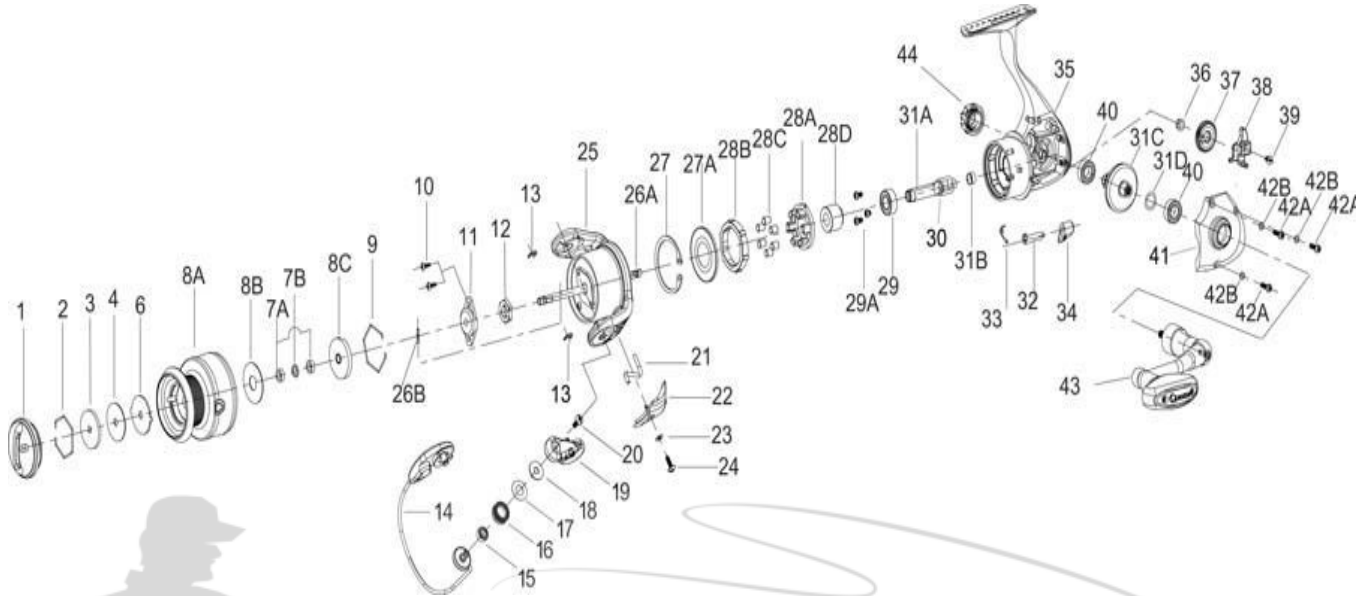

QUANTUM

Cabo CSP20PTs

Cabo CSP20PTs Part List

KEY #	DESCRIPTION	CSP20PTs	KEY #	DESCRIPTION	CSP20PTs
1	DRAG KNOB ASSEMBLY	FT332-51	25	ROTOR ASSEMBLY	RQ309-51
2	SPOOL RETAINER - TOP	RQ038-01	26	MAIN SHAFT KIT	FT4015-01
3	DRAG WASHER "C"	SQ080-01		26A - MAIN SHAFT	N/A
4	DRAG WASHER "B"	RQ033-01		26B - MAIN SHAFT PIN	N/A
6	DRAG WASHER "A"	RQ081-01	27	RETAINER RING, CLUTCH SEAL	TK060-01
7	SPOOL BUSHING OR BEARING KIT	EH4158-01	27A	CLUTCH SEAL	TK166-01
	7A - SPOOL BUSHING OR BEARING	N/A	28	CLUTCH ASSEMBLY KIT	N/A
	7B - SPOOL SPACER	N/A		28A - CLUTCH RETAINER	N/A
8	SPOOL ASSEMBLY KIT	FT4321-51		28B - CLUTCH RING	N/A
	8A - SPOOL ASSEMBLY	N/A		28C - CLUTCH ROLLERS	N/A
	2 - SPOOL RETAINER - TOP	N/A		28D - CLUTCH SLEEVE	N/A
	3 - DRAG WASHER "C" KEYED TO SHAFT	N/A	29	PINION BALL BEARING	BH028-01
	4 - DRAG WASHER "B" FIBER	N/A	29A	SCREW , BALL BEARING, 3 EA.	TK057-01
	6 - DRAG WASHER "A" KEYED TO SPOOL	N/A	30	PINION GEAR WASHER	AT110-01
	7 - SPOOL BUSHING OR BEARING KIT	N/A	31	GEAR KIT	RQ4011-02
	8B - SPOOL WASHER, FIBER	N/A		31A - PINION GEAR	QTY - 1 SST
	8C - DRAG CLICK ASSEMBLY	N/A		31B - PINION BUSHING	N/A
	9 - SPOOL RETAINER - BOTTOM	N/A		31C - DRIVE GEAR ASSEMBLY	N/A
8C	DRAG CLICK ASSEMBLY	AT459-01		31D - D.GEAR ADJUST WASHER	GU105-08A
9	SPOOL RETAINER - BOTTOM	CH038-02	32	STOPPER CAM	TK090-01
10	ROTOR NUT LOCK SCREW	RQ094-01	33	STOPPER CAM SPRING	TK089-01
11	MAIN SHAFT BUSHING	RQ214-01	34	STOPPER CAM LEVER	RQ059-01
12	ROTOR NUT	SH006-01	35	BODY ASSEMBLY	FT301-51
13	E-CLIP - BAIL ASSEMBLY	GH034-01	36	O/S GEAR BUSHING OR BEARING	EH158-01
14	BAIL ASSEMBLY	F T347-01	37	O/S GEAR	RQ053-51
15	LINE ROLLER BEARING	GH202-01	38	O/S SLIDER	RQ025-01
16	LINE ROLLER	CH004-01	39	MAIN SHAFT SCREW	RQ100-01
17	LINE ROLLER WASHER	DH102-01	40	BODY/COVER BALL BEARING	CH028-01
18	LINE ROLLER COLLAR	CH102-01	41	BODY COVER	FT023-51
19	ARM LEVER ASSEMBLY	RQ307-06	42	BODY COVER SCREW KIT	RQ4057-01
20	SCREW - LINE SLIDER	AQ108-01		42A - BODY COVER SCREW	N/A
21	KICK LEVER	RQ019-01		42B - SCRATCH PROTECT WASHER	N/A
22	ARM LEVER COVER	RQ087-01	43	HANDLE ASSY	FT318-51
23	ARM LEVER COVER WASHER	SQ142-01	44	HANDLE CAP ASSY	AT373-51
24	A/L COVER SCREW	GU077-02			