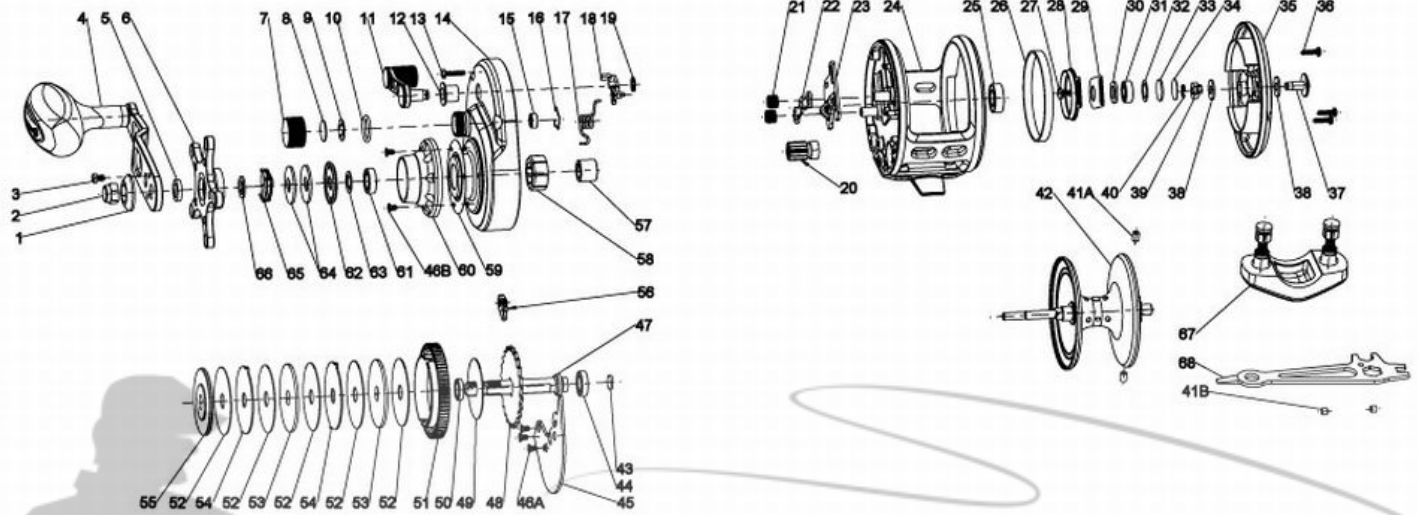

QUANTUM

CABO™ Star-drag

CNW30LPTsB

Quantum Cabo CNW30LPTsB Star Drag Part List

Key #	Description	Part No.	Key #	Description	Part No.
1	HANDLE NUT PLATE	RF034-01	36	COVER SCREW	RF057-02
2	HANDLE NUT	RF003-01	37	SPOOL CLICK BUTTON	RF109-01
3	HANDLE NUT SCREW	RF065-01	38	CLICK BUTTON WASHER	RF081-01
4	CRANK HANDLE ASSY	AA318-01	39	SPOOL CLICK PAWL	RF108-01
5	SPACER	RF094-01	40	RETAINER RING - SPOOL CLICK	RF020-01
6	DRAG STAR ASSY	AA355-01	41A	BRAKE SLEEVE	RF044-01
7	SPOOL TENSION CAP	RF033-01	41B	BRAKE SLEEVE	RF044-02
8	SPACER "A"	RF032-01	42	SPOOL ASSY	CA321-01
9	SPACER "B"	RF082-01	43	DRIVE SHAFT PAD (FELT)	RF155-01
10	O RING	RF101-01	44	BALL BEARING	SF117-01
11	CLUTCH LEVER ASSY	AA309-01	45	DRIVE SHAFT RETAINER	RF002-01
12	CLUTCH LEVER COLLAR	RF160-01	46A	SCREW	RF107-01
13	COVER SCREW	RF057-01	46B	SCREW	RF107-01
14	RIGHT SIDE COVER ASSY	RF324-15	47	DRIVE SHAFT	RF008-01
15	BALL BEARING	GH202-01	48	A/R/ RATCHET	RF091-01
16	RETAINER	RF080-01	49	DRAG WASHER "B"	RF111-01
17	CLUTCH SPRING	RF104-01	50	BALL BEARING	TF117-01
18	CLUTCH CAM ASSY	RF384-01	51	DRIVE GEAR	RF012-03
19	RETAINER RING - CLUTCH LE	RF092-01	52	DRAG FRICTION WASHER	RF059-03
20	PINION	RF011-03	53	KEYED DRAG WASHER	RF045-01
21	YOKE SPRING	RF040-01	54	TABBED DRAG WASHER	RF048-01
22	YOKE	RF025-01	55	SPRING WASHER	RF046-03
23	YOKE PLATE	RF039-01	56	A/R PAWL ASSY	RF363-01
24	FRAME ASSEMBLY	N/A	57	CLUTCH SLEEVE	RF159-01
25	BALL BEARING	AA058-01	58	CLUTCH	RF131-01
26	CENTRIFUGAL BRAKE RING	RF042-01	59	COSMETIC WASHER	AA035-01
27	SPOOL CLICK SPRING SCREW	RF053-01	60	HOOD	AA027-01
28	SPOOL CLICK SPRING	RF022-01	61	BALL BEARING	RF058-01
29	BEARING RETAINER	RF129-01	62	SEAL	AA166-01
30	BEARING WASHER "D" (FELT)	RF122-01	63	BEARING WASHER	RF121-01
31	BALL BEARING	RF017-01	64	SPRING WASHER	RF046-02
32	BEARING WASHER "C"	RF035-02	65	CLICK SPRING ASSEMBLY	RF314-01
33	BEARING WASHER "B"	RF038-01	66	BEARING WASHER	RF121-02
34	BEARING WASHER "A"	RF035-01	67	KIT - ROD CLAMP	RF4154-01
35	LEFT SIDE COVER ASSEMBLY	AA323-01	68	WRENCH	RF113-01