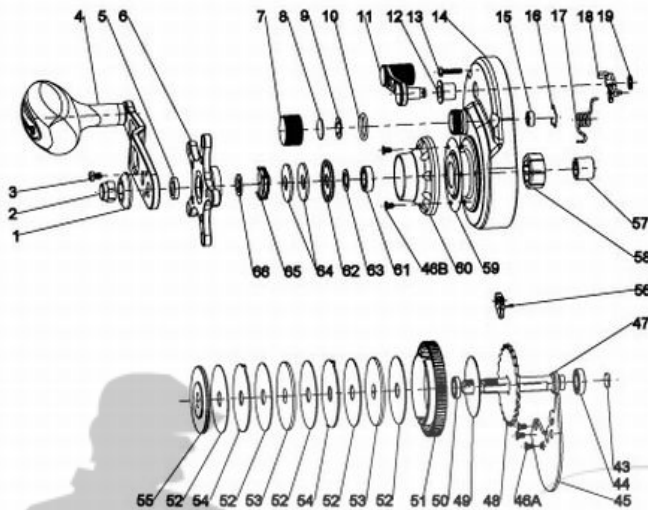

QUANTUM

CABO™ Star-drag

CNW20LPTsB

Quantum Cabo CNW20LPTsB Star Drag Part List

Key #	Description	Part No.	Key #	Description	Part No.
1	HANDLE NUT PLATE	RF034-01	36	COVER SCREW	RF057-02
2	HANDLE NUT	RF003-01	37	SPOOL CLICK BUTTON	RF109-01
3	HANDLE NUT SCREW	RF065-01	38	CLICK BUTTON WASHER	RF081-01
4	CRANK HANDLE ASSY	AA318-01	39	SPOOL CLICK PAWL	RF108-01
5	SPACER	RF094-01	40	RETAINER RING - SPOOL CLICK	RF020-01
6	DRAG STAR ASSY	AA355-01	41A	BRAKE SLEEVE	RF044-01
7	SPOOL TENSION CAP	RF033-01	41B	BRAKE SLEEVE	RF044-02
8	SPACER "A"	RF032-01	42	SPOOL ASSY	BA321-01
9	SPACER "B"	RF082-01	43	DRIVE SHAFT PAD (FELT)	RF155-01
10	O RING	RF101-01	44	BALL BEARING	SF117-01
11	CLUTCH LEVER ASSY	AA309-01	45	DRIVE SHAFT RETAINER	RF002-01
12	CLUTCH LEVER COLLAR	RF160-01	46A	SCREW	RF107-01
13	COVER SCREW	RF057-01	46B	SCREW	RF107-01
14	RIGHT SIDE COVER ASSY	RF324-14	47	DRIVE SHAFT	RF008-01
15	BALL BEARING	GH202-01	48	A/R/ RATCHET	RF091-01
16	RETAINER	RF080-01	49	DRAG WASHER "B"	RF111-01
17	CLUTCH SPRING	RF104-01	50	BALL BEARING	TF117-01
18	CLUTCH CAM ASSY	RF384-01	51	DRIVE GEAR	RF012-03
19	RETAINER RING - CLUTCH LEVER	RF092-01	52	DRAG WASHER "A" (FRICTION)	RF059-03
20	PINION	RF011-03	53	KEYED DRAG WASHER	RF045-01
21	YOKE SPRING	RF040-01	54	TABBED DRAG WASHER	RF048-01
22	YOKE	RF025-01	55	SPRING WASHER	RF046-03
23	YOKE PLATE	RF039-01	56	A/R PAWL ASSY	RF363-01
24	FRAME ASSEMBLY	N/A	57	CLUTCH SLEEVE	RF159-01
25	BALL BEARING	AA058-01	58	CLUTCH	RF131-01
26	CENTRIFUGAL BRAKE RING	RF042-01	59	COSMETIC WASHER	AA035-01
27	SPOOL CLICK SPRING SCREW	RF053-01	60	HOOD	AA027-01
28	SPOOL CLICK SPRING	RF022-01	61	BALL BEARING	RF058-01
29	BEARING RETAINER	RF129-01	62	SEAL	AA166-01
30	BEARING WASHER "D" (FELT)	RF122-01	63	BEARING WASHER	RF121-01
31	BALL BEARING	RF017-01	64	SPRING WASHER	RF046-02
32	BEARING WASHER "C"	RF035-02	65	CLICK SPRING ASSEMBLY	RF314-01
33	BEARING WASHER "B"	RF038-01	66	BEARING WASHER	RF121-02
34	BEARING WASHER "A"	RF035-01	67	KIT - ROD CLAMP	RF4154-01
35	LEFT SIDE COVER ASSEMBLY	AA323-01	68	WRENCH	RF113-01