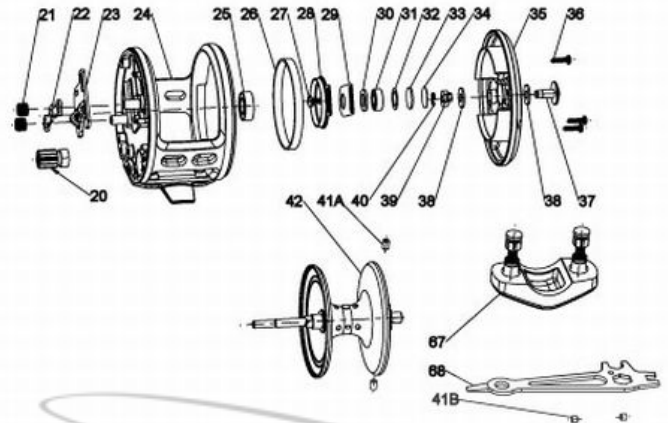

QUANTUM

CABO™ Star-drag

CNW20LPTsB

Quantum Cabo CNW20LPTsB Star Drag Part List

Key #	Description	Part No.	Key #	Description	Part No.
1	HANDLE NUT PLATE	RF034-01	36	COVER SCREW	RF057-02
2	HANDLE NUT	RF003-01	37	SPOOL CLICK BUTTON	RF109-01
3	HANDLE NUT SCREW	RF065-01	38	CLICK BUTTON WASHER	RF081-01
4	CRANK HANDLE ASSY	AA318-01	39	SPOOL CLICK PAWL	RF108-01
5	SPACER	RF094-01	40	RETAINER RING - SPOOL CLICK	RF020-01
6	DRAG STAR ASSY	AA355-01	41A	BRAKE SLEEVE	RF044-01
7	SPOOL TENSION CAP	RF033-01	41B	BRAKE SLEEVE	RF044-02
8	SPACER "A"	RF032-01	42	SPOOL ASSY	BA321-01
9	SPACER "B"	RF082-01	43	DRIVE SHAFT PAD (FELT)	RF155-01
10	O RING	RF101-01	44	BALL BEARING	SF117-01
11	CLUTCH LEVER ASSY	AA309-01	45	DRIVE SHAFT RETAINER	RF002-01
12	CLUTCH LEVER COLLAR	RF160-01	46A	SCREW	RF107-01
13	COVER SCREW	RF057-01	46B	SCREW	RF107-01
14	RIGHT SIDE COVER ASSY	RF324-14	47	DRIVE SHAFT	RF008-01
15	BALL BEARING	GH202-01	48	A/R/ RATCHET	RF091-01
16	RETAINER	RF080-01	49	DRAG WASHER "B"	RF111-01
17	CLUTCH SPRING	RF104-01	50	BALL BEARING	TF117-01
18	CLUTCH CAM ASSY	RF384-01	51	DRIVE GEAR	RF012-03
19	RETAINER RING - CLUTCH LEVER	RF092-01	52	DRAG WASHER "A" (FRICTION)	RF059-03
20	PINION	RF011-03	53	KEYED DRAG WASHER	RF045-01
21	YOKE SPRING	RF040-01	54	TABBED DRAG WASHER	RF048-01
22	YOKE	RF025-01	55	SPRING WASHER	RF046-03
23	YOKE PLATE	RF039-01	56	A/R PAWL ASSY	RF363-01
24	FRAME ASSEMBLY	N/A	57	CLUTCH SLEEVE	RF159-01
25	BALL BEARING	AA058-01	58	CLUTCH	RF131-01
26	CENTRIFUGAL BRAKE RING	RF042-01	59	COSMETIC WASHER	AA035-01
27	SPOOL CLICK SPRING SCREW	RF053-01	60	HOOD	AA027-01
28	SPOOL CLICK SPRING	RF022-01	61	BALL BEARING	RF058-01
29	BEARING RETAINER	RF129-01	62	SEAL	AA166-01
30	BEARING WASHER "D" (FELT)	RF122-01	63	BEARING WASHER	RF121-01
31	BALL BEARING	RF017-01	64	SPRING WASHER	RF046-02
32	BEARING WASHER "C"	RF035-02	65	CLICK SPRING ASSEMBLY	RF314-01
33	BEARING WASHER "B"	RF038-01	66	BEARING WASHER	RF121-02
34	BEARING WASHER "A"	RF035-01	67	KIT - ROD CLAMP	RF4154-01
35	LEFT SIDE COVER ASSEMBLY	AA323-01	68	WRENCH	RF113-01