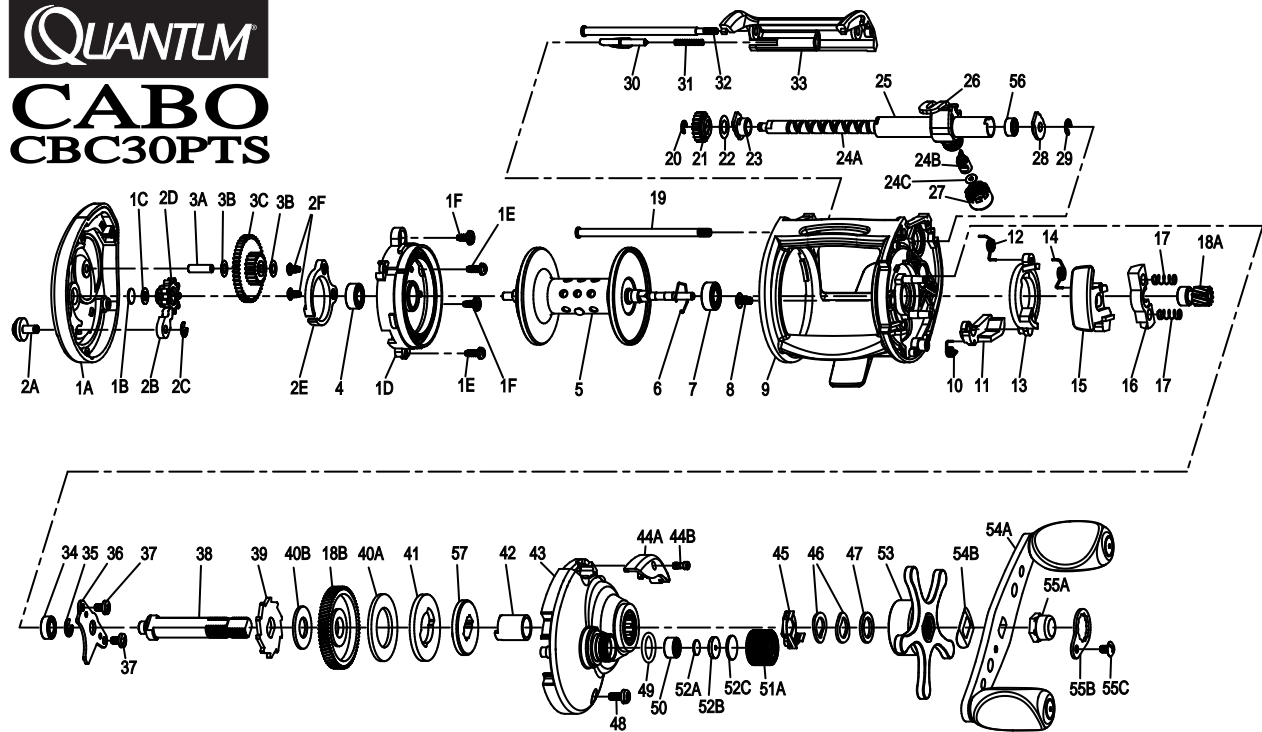

# QUANTUM CABO CBC30PTS

Key #	Description	Part No.
1	Palm Side Cover Kit includes: 1A - Palm Side Cover Assembly 1B - Spool Shaft Washer 1C - O/S Drive Gear Washer 1D - Spool Cover Assembly 1E - Spool Cover Screw "B" 1F - Spool Cover Screw "A"	PX4023-02
2	Bait Clicker Spring Kit includes: 2A - Bait Click Lever 2B - Bait Click Pawl 2C - E-Clip 2D - O/S Drive Gear 2E - Bait Clicker Spring 2F - Bait Clicker Spring Screw	PX4109-01
3	Idle Gear Kit includes: 3A - Idle Gear Post 3B - Idle Gear Washer 3C - Idle Gear	PX4127-01
4	Palm Side Spool Shaft Bearing	JX106-01
5	Spool Assembly	QX321-01
6	Clip Ring	EX080-01
7	Gear Side Spool Shaft Bearing	EX017-02
8	Gear Side Cover Screw -A	QW123-01
9	Frame	PX001-02
10	Kick Lever Spring	GX097-01
11	Kick Lever	GX077-01
12	Release Slider Spring	GX104-01
13	Release Slider	GX039-01
14	Push Button Spring	GX089-01
15	Push Button	GX062-01
16	Pinion Yoke	GX025-01
17	Yoke Spring	GX040-01
18	Gear Kit includes: 18A - Pinion Gear Assembly 18B - Drive Gear	MX4011-01
19	Stabilizer Bar - "B"	QX061-01
20	E-Clip	NX090-01
21	O/S Pinion Gear	HV085-01
22	Worm Shaft Washer	EX035-01
23	Palm Side Worm Shaft Bushing	PX068-01
24	Worm Shaft Kit Includes: 24A - Worm Shaft 24B - Line Guide Pawl 24C - Carrier Washer	PX4072-02
25	Worm Shaft Guide	PX016-01