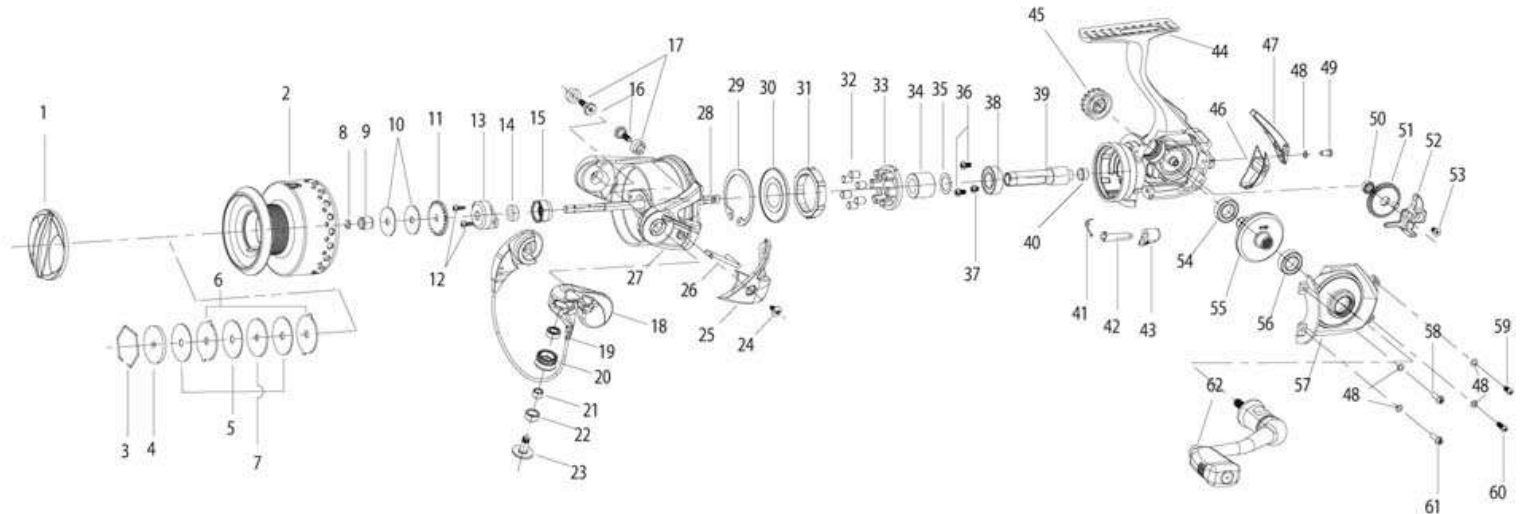

## ORDERING PARTS

Refer to the parts list and diagram for your model. Locate the part you need and identify the key number for the part you wish to order for your model. Always state the model number, part number, part description and quantity on your orders. Parts may be ordered direct from the Factory Service Department (1-800-588-9030), Authorized Warranty / Service Centers, and online at [www.tackleservice.com](http://www.tackleservice.com).

KEY #	DESCRIPTION	Catalyst 30	Catalyst 40
32	Clutch Roller	TK165-01	TK165-01
33	Clutch Roller Retainer	TK040-01	TK040-01
34	Clutch Sleeve	TK139-01	TK139-01
35	Pinion Washer	AT110-01	AT110-01
36	Pinion Bearing Screw "A"	TK057-01	TK057-01
37	Pinion Bearing Screw "B"	TK057-11	TK057-11
38	Pinion Ball Bearing	UK028-01	UK028-01
39	Pinion Gear	SQ011-01	SQ011-01
40	Pinion Bushing	SQ141-01	SQ141-01
41	Stopper Cam Spring	TK089-01	TK089-01
42	Stopper Cam	TK090-01	TK090-01
43	Stopper Lever	RQ059-01	RQ059-01
44	Body Sub-Assembly	TK201-03	TK201-53
45	Handle Cap	AT073-76	AT073-76
46	Body Rear Cover - Top	TK140-02	TK140-02
47	Body Rear Cover - Bottom	TK140-52	TK140-52
48	Body Cover Screw Washer	RQ142-01	RQ142-01
49	Body Rear Cover Screw	RQ057-11	RQ057-11
50	O/S Gear Ball Bearing	EH158-01	EH158-01
51	O/S Gear	TQ053-51	TQ053-51
52	Oscillation Slider	TK025-01	TK025-01
53	Main Shaft Screw	RQ100-01	RQ100-01
54	Body Ball Bearing	BL157-01	BL157-01
55	Drive Gear Assembly	AT312-51	AT312-51
56	Body Cover Ball Bearing	BL157-01	BL157-01
57	Body Cover Assembly	TK123-03	TK123-03
58	Body Cover Screw "A"	RQ057-04	RQ057-04
59	Body Cover Screw "B"	SK057-11	SK057-11
60	Body Cover Screw "C"	SK057-01	SK057-01
61	Body Cover Screw "D"	RQ057-04	RQ057-04
62	Handle Assembly	TK318-51	TK318-51
63	Trip Ramp	TK119-01	TK119-01