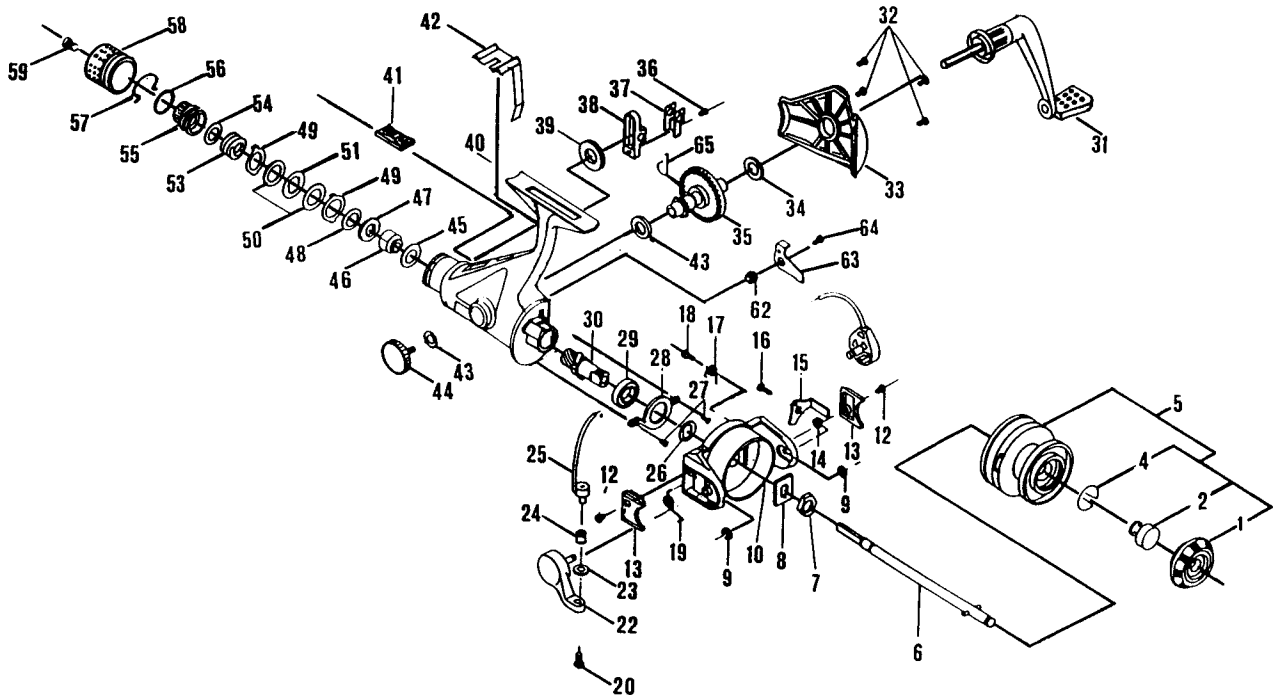

# QUANTUM CS30

Key No.	Part No.	Description	Price	Key No.	Part No.	Description	Price
1	YQ032-2	Spool Cap	1.55	34	YQ157-2	Drive Gear Bushing	1.15
2	YQ402-2	Spool Release Button	1.24	35	YQ012-2	Drive Gear	3.14
4	YQ038-2	Spool Locking Spring	1.13	36	YQ081-2	Holder Screw	.62
5	YQ321-3	Spool	8.19	37	YQ059-2	Lever Wind Hold	1.13
6	Q015-3	Main Shaft	1.65	38	YQ084-2	Lever Wind Bracket	1.24
7	YQ006-2	Pickup Housing Nut	.93	39	YQ085-3	Lever Wind Gear	1.34
8	YQ105-2	Pickup Housing Washer	1.13	40	YQ001-3	Frame	8.50
9	YQ034-2	Retaining Ring	.62	41	YQ054-2	Push Button	1.24
10	YQ009-2	Pickup Housing	7.42	42	YQ068-2	Push Button Spring	1.13
12	YQ077-2	Bracket Cover Screw	.62	43	YQ157-2	Drive Gear Bushing	1.13
13	YQ087-3	Bracket Cover	1.03	44	YQ073-2	Crank Locking Screw	1.55
14	YQ203-2	Trip Lever Washer	.93	45	YQ033-2	Front Drag Washer	.93
15	YQ115-3	Trip Lever	1.03	46	YQ027-2	Drag Stem	1.13
16	YQ078-2	Trip Lever Screw	.62	47	YQ027-2	Click Ratchet	1.13
17	YQ049-3	Trip Lever Spring	.82	48	YQ029-2	Drag Washer	.93
18	YQ079-2	Trip Spring Screw	.62	49	YQ046-2	Eared Drag Washer	1.03
19	YQ022-2	Trip Spring	.93	50	YQ031-2	Drag Washer	.93
20	YQ108-2	Line Roller Screw	1.49	51	YQ030-2	Keyed Drag Washer	.93
22	YQ007-2	Bail Bracket	1.60	53	YQ029-2	Drag Spring	.93
23	YQ017-2	Line Roller Washer	1.13	54	YQ026-2	Drag Spring Washer	.93
24	YQ004-2	Line Roller	1.70	55	YQ050-2	Drag Insert	1.55
25	YQ347-3	Bail Wire	3.24	56	YQ037-3	Wire Washer	1.03
26	YQ126-2	Pinion Washer	.62	57	YQ036-2	Wire Spring	.93
27	YQ080-2	Ball Race Retainer Screw	.62	58	YQ332-2	Drag Knob	1.49
28	YQ040-2	Ball Race Retainer	1.13	59	YQ101-3	Drag Screw	1.03
29	YQ028-2	Ball Race	3.35	62	YQ102-2	N-R Pawl Washer	1.13
30	YQ011-2	Pinion	1.44	63	YQ103-3	N-R Pawl	1.13
31	YQ318-2	Crank Arm	5.46	64	YQ104-2	N-R Pawl Screw	.52
32	YQ057-2	Cover Plate Screw	1.13	65	YQ106-2	N-R Pawl Spring	.93
33	YQ023-3	Cover Plate	8.14				