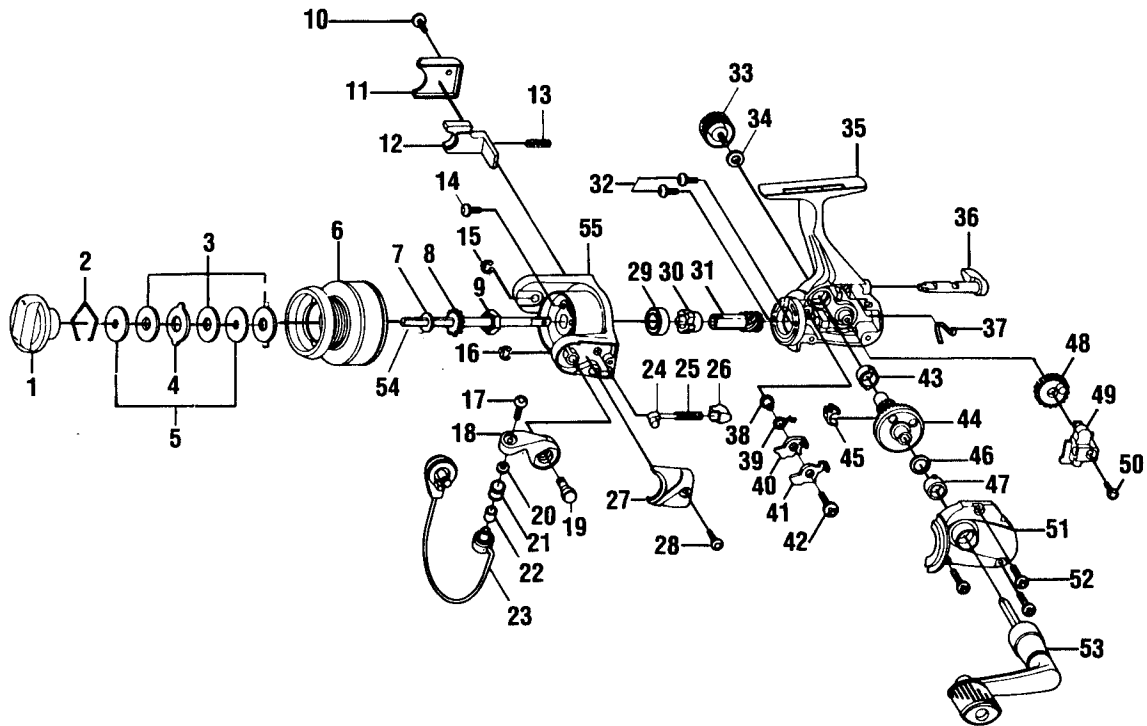

QUANTUM[®] CS1

Key No.	Part No.	Description	Price	Key No.	Part No.	Description	Price
1	GU332-3	Drag Knob Assy	2.71	29	AQ028	Ball Bearing	6.90
2	GU038	Drag Retainer	.84	30	GU060	Ratchet Gear	2.71
3	GU105-5	Spool Washer "B"	.79	31	GU011	Pinion Gear	3.40
4	GU081	Spool Washer "A"	.79	32	GU077	Bearing Screw	.69
5	GU080	Spool Washer "D"	.79	33	GU073-4	Handle Screw Cap	1.24
6	GU321-5	Spool Assy	8.60	34	GU103	Handle Cap Washer	.64
7	GU105-6	Spool Washer	.54	35	GU001-7	Body	7.75
8	AQ037	Spool Click Gear	1.28	36	GU090	Stopper Lever	1.80
9	GU006	Rotor Nut	1.06	37	GU089	Stopper Lever Spring	.96
10	GU077-2	Kick Lever Cover Screw	.74	38	GU091	Stopper Bushing	.96
11	GU046-2	Kick Lever Cover	.67	39	GU061	Stopper Spring	.91
12	GU019	Kick Lever	1.06	40	GU063	Stopper "A"	.96
13	KQ049	Kick Lever Spring	.44	41	GU074	Stopper "B"	.96
14	GU077-4	Rotor Nut Lock Screw	.74	42	GU077-5	Stopper Screw	.74
15	KQ034	"E"-Clip	.15	43	GU027	Body Bushing	.91
16	KQ034	"E"-Clip	.15	44	GU012	Drive Gear	2.49
17	KQ108	Ball Screw	.74	45	GU086	Silent Cam	.91
18	LU007-3	Arm Lever	.96	46	GU105-8	Driver Gear Adj. Washer	.47
19	GU051-2	Arm Lever Pin	1.60	47	GU027	Body Cover Bushing	.91
20	GU105-7	Line Roller Washer	.54	48	GU053	Oscillation Gear	1.11
21	MT004	Line Roller	1.90	49	GU025	Oscillation Slider	.96
22	MT016-2	Line Roller Bushing	.96	50	GU100	Main Shaft Screw	.54
23	GU347-9	Ball Assy	4.90	51	GU023-7	Body Cover	4.25
24	KQ031	Spring Shaft	.56	52	GU057	Body Cover Screw	.79
25	KQ049-3	Arm Lever Spring	.54	53	GU318-12	Handle Assy	7.25
26	QL020	Spring Holder	.58	54	GU015	Main Shaft	2.66
27	LU087-2	Arm Lever Spring Cover	.74	55	GU009-5	Rotor	6.00
28	GU077-2	Arm Lever Spring Cover Screw	.94				

Prices subject to change without notice. Prices do not include postage and handling.

PLEASE ORDER BY PART NUMBER

Rev. 6/95

Zebco Division Brunswick Corporation, Box 270, Tulsa, OK 74101 USA 918-836-5581