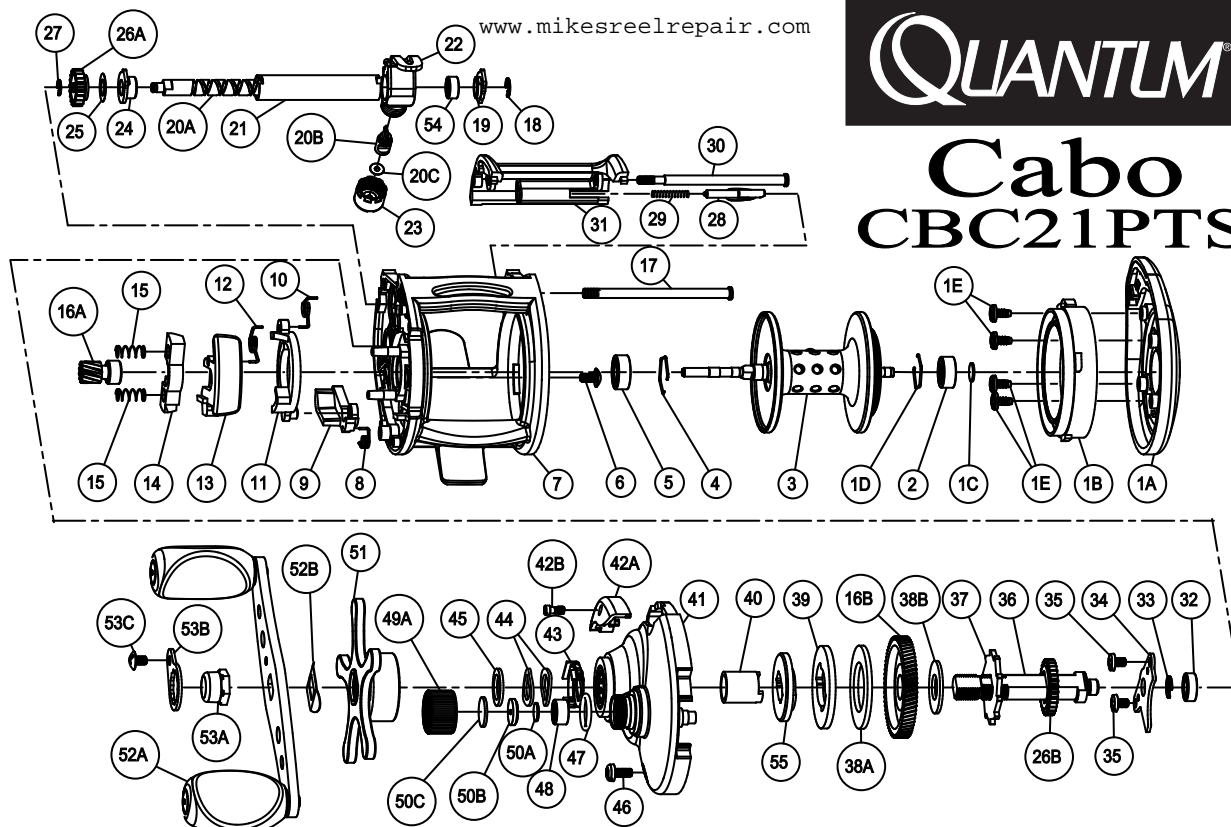

For parts and service
call toll free: 1-888-404-1119

www.mikesreelrepair.com

Cabo CBC21PTS

Key #	Description	Part No.
1	Palm Side Cover Kit - includes: 1A - Palm Side Cover Assembly 1B - Spool Cover Assembly 1C - Spool Shaft Washer 1D - Clip Ring 1E - Spool Cover Screw 2 - Spool Shaft Bearing (Palm)	MX4023-02
2	Palm Side Spool Shaft Bearing	QV017-01
3	Spool Assembly	MX321-02
4	Clip Ring	EX080-01
5	Gear Side Spool Shaft Bearing	EX017-02
6	Gear Side Cover Screw -A	QW123-01
7	Frame	MX001-02
8	Kick Lever Spring	MX097-01
9	Kick Lever	MX077-01
10	Release Slider Spring	MX104-01
11	Release Slider	MX039-01
12	Push Button Spring	MX089-01
13	Push Button	MX062-01
14	Pinion Yoke	MX025-01
15	Yoke Spring	GX040-01
16	Gear Kit - includes: 16A - Pinion Gear Assembly 16B - Drive Gear	MX4011-02
17	Stabilizer Bar - "B"	MX061-01
18	E-Clip	NX092-01
19	Worm Shaft Bearing Retainer	KX067-01
20	Worm Shaft Kit - includes: 20A - Worm Shaft 20B - Line Guide Pawl 20C - Carrier Washer	GX4072-02
21	Worm Shaft Guide	GX016-01
22	Line Guide Carrier	GX047-02
23	Line Guide Carrier Screw	ZW007-02
24	Gear Side Worm Shaft Bushing	HV068-01
25	Worm Shaft Washer	EX035-01
26	O/S Gear Kit - includes: 26A - O/S Pinion Gear 26B - O/S Drive Gear	GX4085-01
27	E-Clip	NX090-01
28	Palm Side Cover Locking Lever	MX119-01
29	Palm Side Cover Locking Spring	ZW096-01