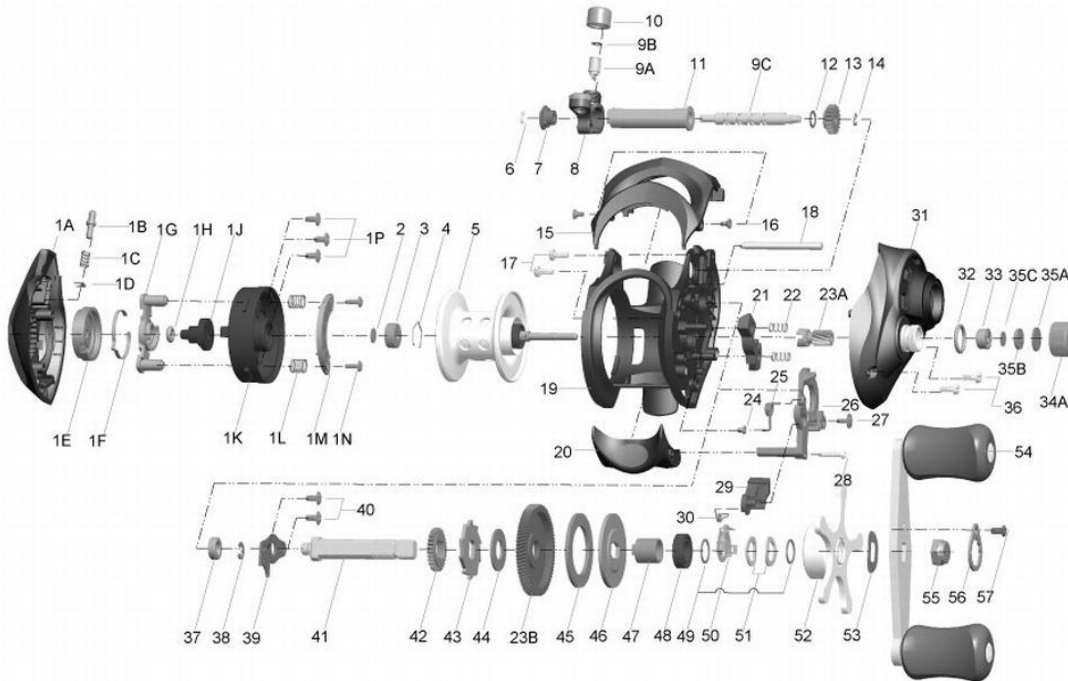

**Burst
BU660CX**

For Parts and Service
Call 1-888-404-1119
www.mikesreelrepair.com

Quantum Burst BU660CX Bait Cast Reel Part List

Key #	Description	Part No.	Key #	Description	Part No.
1	Palm Side Cover Kit	MW4023-02	23	Gear Kit	LW4011-01
1A	Palm Side Cover Assembly	MW323-02	23A	Pinion Gear	LW011-01
1B	Palm Side Locking Lever	MW119-01	23B	Drive Gear	UX012-01
1C	Locking Lever Spring	MW096-01	24	Release Slider Spring Bushing	MW103-01
1D	Locking Pin Retainer	MW159-01	25	Release Slider Spring	KW104-01
1E	Cast Control Dial	MW026-02	26	Release Slider	KW039-01
1F	Control Dial Clicker Spring	MW108-01	27	Release Slider Screw	KW125-01
1G	Slide Cam "A"	MW028-01	28	Thumb Bar Screw	ZW053-01
1H	Control Dial Friction Ring	NX105-01	29	Kick Lever	KW077-01
1J	Slide Cam "B"	KW028-01	30	Kick Lever Spring	KW097-01
1K	Spool Cover	MW051-01	31	Gear Side Cover Assembly	MW324-02
1L	Magnet Plate Spring	MW071-01	32	Spool Tension Knob O-Ring	QW101-01
1M	Magnet Plate Assembly	MW330-01	33	Spool Tension Knob Bearing	SW117-01
1N	Magnet Plate Screw	QW076-01	34	Spool Tension Knob Kit	MW4033-01
1P	Spool Cover Screw	ZW125-01	34A	Spool Tension Knob	MW033-01
2	Spool Shaft Washer (Palm Side)	QW032-04	35	Spool Tension Washer Kit	QW4032-01
3	Spool Shaft Ball Bearing (Palm Side)	QV017-01	35	Spool Tension Washer Kit	QW4032-01
4	Bearing Retainer Ring	HV080-01	35A	Spool Cushion Washer	QW082-01
2	Spool Shaft Washer (Palm Side)	QW032-04	35B	Spool Tension Collar	QW081-01
3	Spool Shaft Ball Bearing (Palm Side)	QV017-01	35C	Spool Tension Washer	QW032-04
4	Bearing Retainer Ring	HV080-01	36	Gear Side Cover Screw	BV123-01
5	Spool Assembly	MW321-02	37	Crank Shaft Bearing (Frame Side)	SW017-01
6	Worm Shaft E-Clip (Palm Side)	NX090-01	38	Crank Shaft E-Clip	QW120-01
7	Worm Shaft Bushing	KW067-01	39	Crank Shaft Retainer Plate	KW002-01
8	Line Guide Carrier Assembly	KW347-02	40	Crank Shaft Retainer Plate Screw	QW125-02
9	Worm Shaft Kit	KW4072-01	41	Crank Shaft	MW008-01
9A	Worm Shaft	KW072-01	42	Worm Shaft Drive Gear	ZW112-01
9B	Line Guide Pawl Washer	BV035-01	43	Trip Ratchet	KW083-01
9C	Line Guide Pawl	KW006-01	44	Trip Ratchet Washer	QW111-01
10	Line Guide Pawl Screw	KW007-01	45	Drag Washer	UX059-01
11	Worm Shaft Guide	KW016-01	46	Drag Key Washer	KW045-01
12	Worm Shaft Washer (Gear Side)	KW035-01	47	One Way Clutch Sleeve	KW052-01
13	Worm Shaft Pinion Gear	HV085-01	48	Crank Shaft Bearing (Handle Side)	TW058-02
14	Worm Shaft E-Clip (Gear Side)	NX090-01	49	Star Drag Washer	KW032-01
15	Front Support	MW099-02	50	Star Drag Clicker Spring Assembly	ZW4114
16	Front Support Screw	MW107-01	51	Star Drag Spring Washer	JX046-01
17	Gear Side Cover Screw	BV123-01	52	Star Drag Assembly	MW355-02
18	Pillar	MW061-01	53	Handle Spring Washer	QW054-01
19	Frame	MW001-02	54	Handle Assembly	MW318-02
20	Thumb Bar Assembly	KW309-01	55	Handle Nut	KW003-01
21	Pinion Yolk	KW025-01	56	Handle Nut Retainer	KW034-01
22	Pinion Yolk Spring	KW040-01	57	Handle Nut Retainer Screw	QW123-01